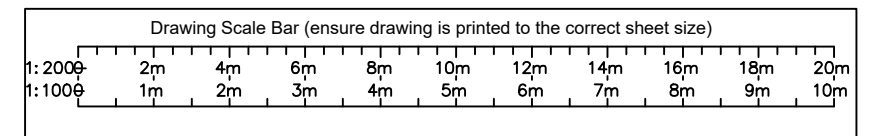

Existing Front Elevation 1:100

CLIENT: Mr & Mrs Willers		SCALE: 1:100 @ A3
JOB: The Rectory, Rake End, Rugeley. Replacement Front Gates		DATE: 27.02.24
DRAWING: Existing Front Elevation		DRAWN: MJM
JOB No: WS15 3RG	DRAWING No: 051	REV: