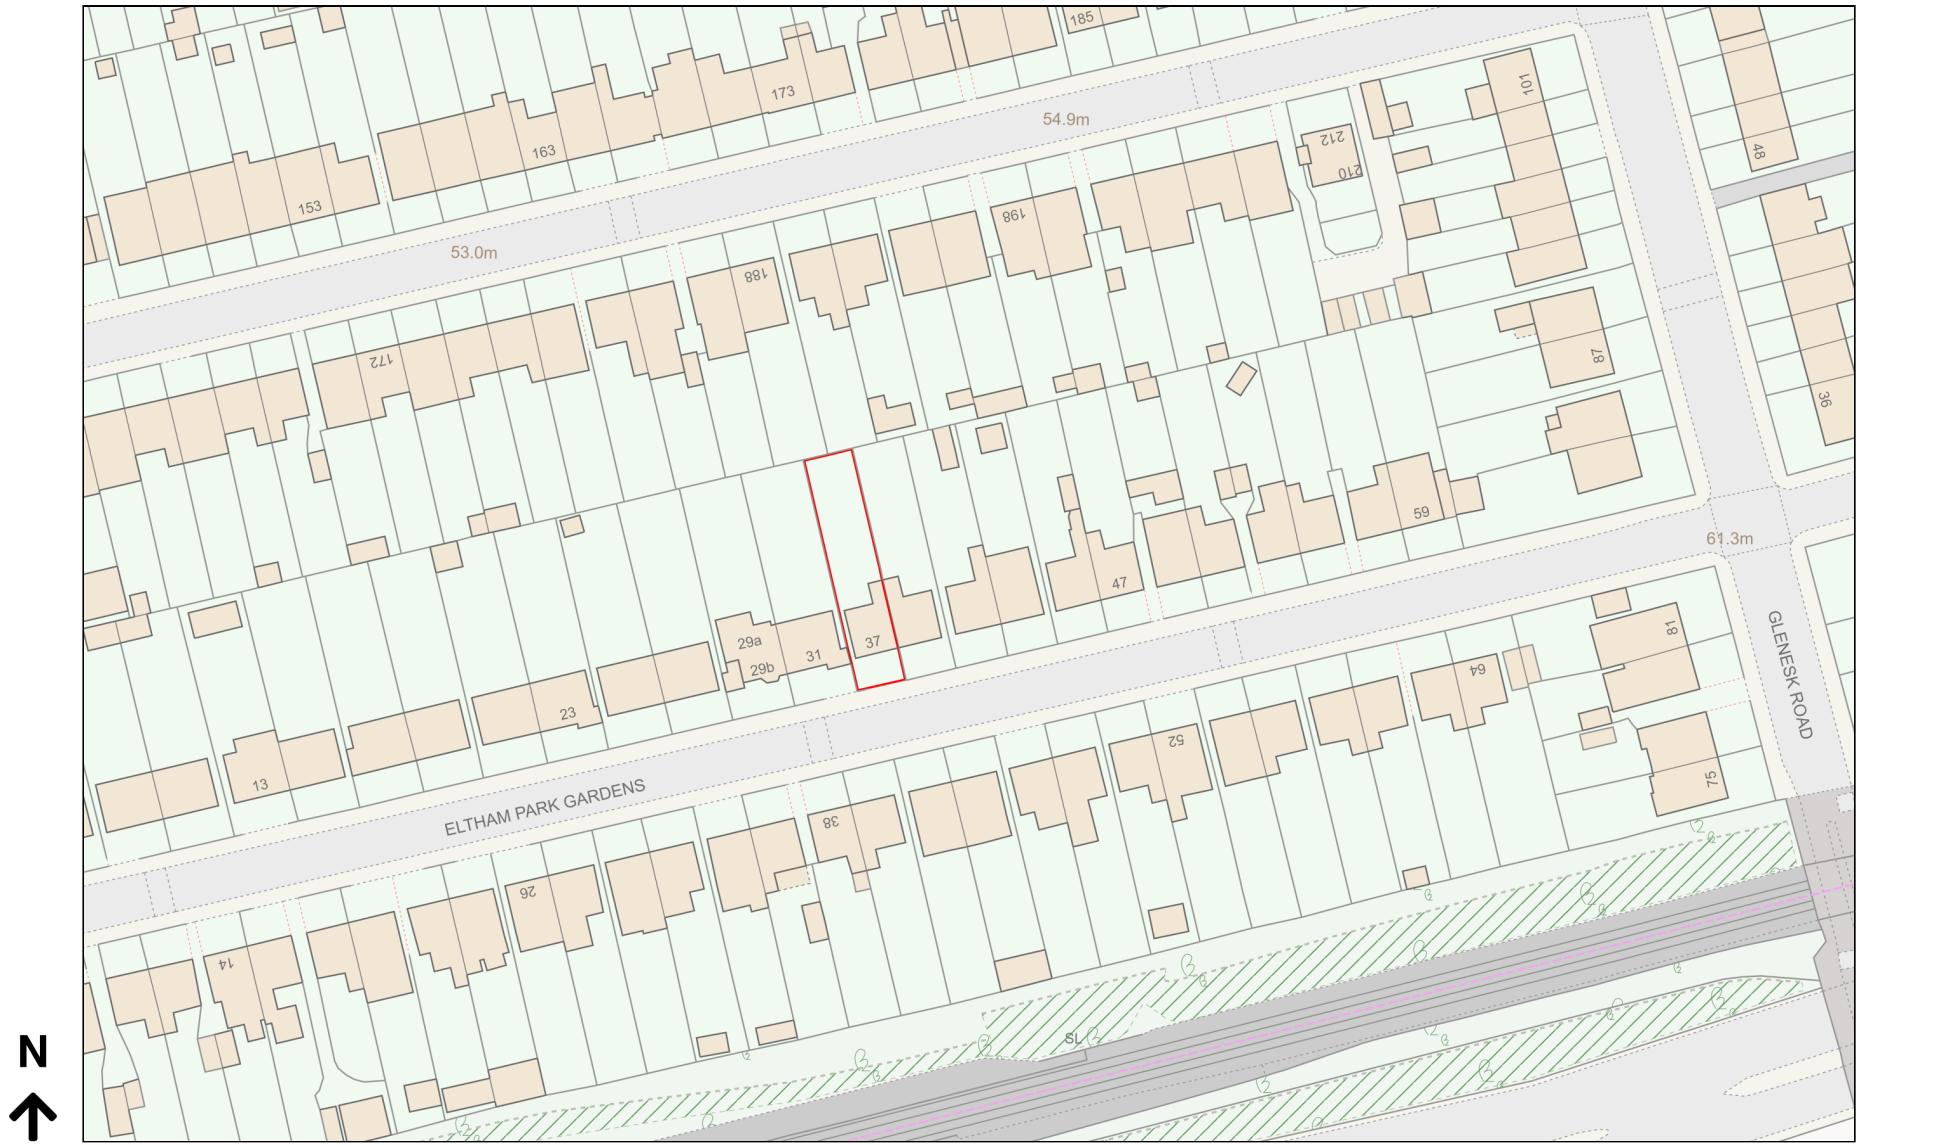

Location Plan

Site Address: 37, Eltham Park Gardens, Eltham, SE9 1AP

Date Produced: 21-Mar-2024

Scale: 1:1250 @A4

Planning Portal Reference: PP-12905808v1