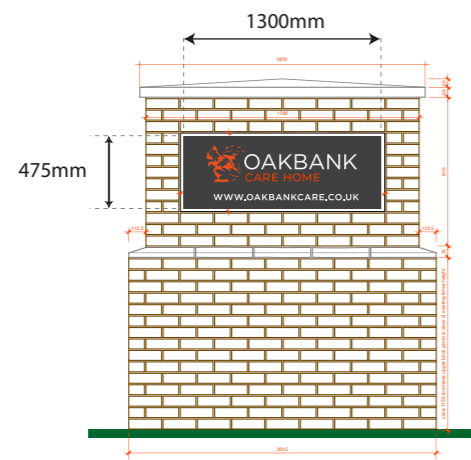

OAKBANK HOME SIGNAGE

Sign 1 -

Internally lit light box with fret cut Home Name & Icon.
Web address in white laminated vinyl applied to box face
475 x 1300 x 90mm

Signage Recess: Height: 515mm, Width: 1340mm, Depth: 90mm

Illumination:

14 cool white modules on backboard. Before the fret cut box is in place the unshielded output equates to 1646 lumens.

Final light emitted through opal and coloured acrylic inserts, in the shape of the home logo, reducing the output to a diffused glow.

SCALE BAR 1:50

Brand Colours for all items

PMS 173c
RAL 2001

90% K
RAL 7016

For illustrative purposes only