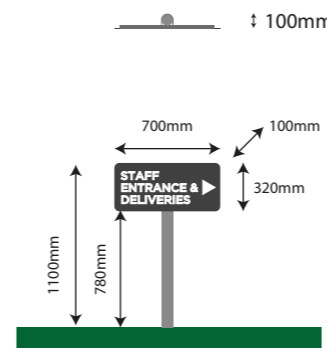

OAKBANK HOME SIGNAGE

Sign 5 -
 Folded Metal Box Panel Sign
 fixed to wall to right of front
 entrance. Powder coated with
 white vinyl design and text
 600x500x40mm
 Max letter height 100mm

Sign 7 - Quantity
 Single post and panel sign
 76mm signage post
 Powder coated with
 white vinyl design and text
 700 x 320mm
 Max letter height 60mm

Sign 8 - Staff Entrance/Deliveries
 ACM panel fixed directly to wall
 next to deliveries entrance
 700 x 380mm
 Max letter height 56mm

Sign 6 - Staff & Deliveries
 ACM panel fixed directly to wall
 under WELCOME sign at main door
 600 x 160mm
 Max letter height 32mm

Sign 9 - Staff Entrance/Deliveries

Forsted vinyl to cover door panels:
 Top panel with logo and welcome message 680x750mm
 Bottom panel solids frost 680x850mm

Panel above door
 Printed Vinyl: 1020x300mm