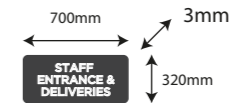

OAKBANK HOME SIGNAGE

Sign 5 -
 Folded Metal Box Panel Sign
 fixed to wall to right of front
 entrance. Powder coated with
 white vinyl design and text
 600x500x40mm
 Max letter height 100mm

Sign 7 - Quantity
 Single post and panel sign
 76mm signage post
 Powder coated with
 white vinyl design and text
 700 x 320mm
 Max letter height 60mm

Sign 8 - Staff Entrance/Deliveries
 ACM panel fixed directly to wall
 next to deliveries entrance
 700 x 380mm
 Max letter height 56mm

Sign 6 - Staff & Deliveries
 ACM panel fixed directly to wall
 under WELCOME sign at main door
 600 x 160mm
 Max letter height 32mm