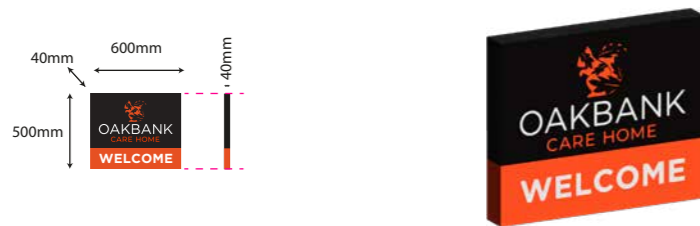

OAKBANK HOME SIGNAGE

Sign 5 -
 Folded Metal Box Panel Sign
 fixed to wall to right of front
 entrance. Powder coated with
 white vinyl design and text
 600x500x40mm
 Max letter height 100mm

Sign 7 - Quantity
 Single post and panel sign
 76mm signage post
 Powder coated with
 white vinyl design and text
 700 x 320mm
 Max letter height 60mm

Sign 9 - Staff Entrance/Deliveries

Forsted vinyl to cover door panels:
 Top panel with logo and welcome message 680x750mm
 Bottom panel solids frost 680x850mm

Panel above door
 Printed Vinyl: 1020x300mm