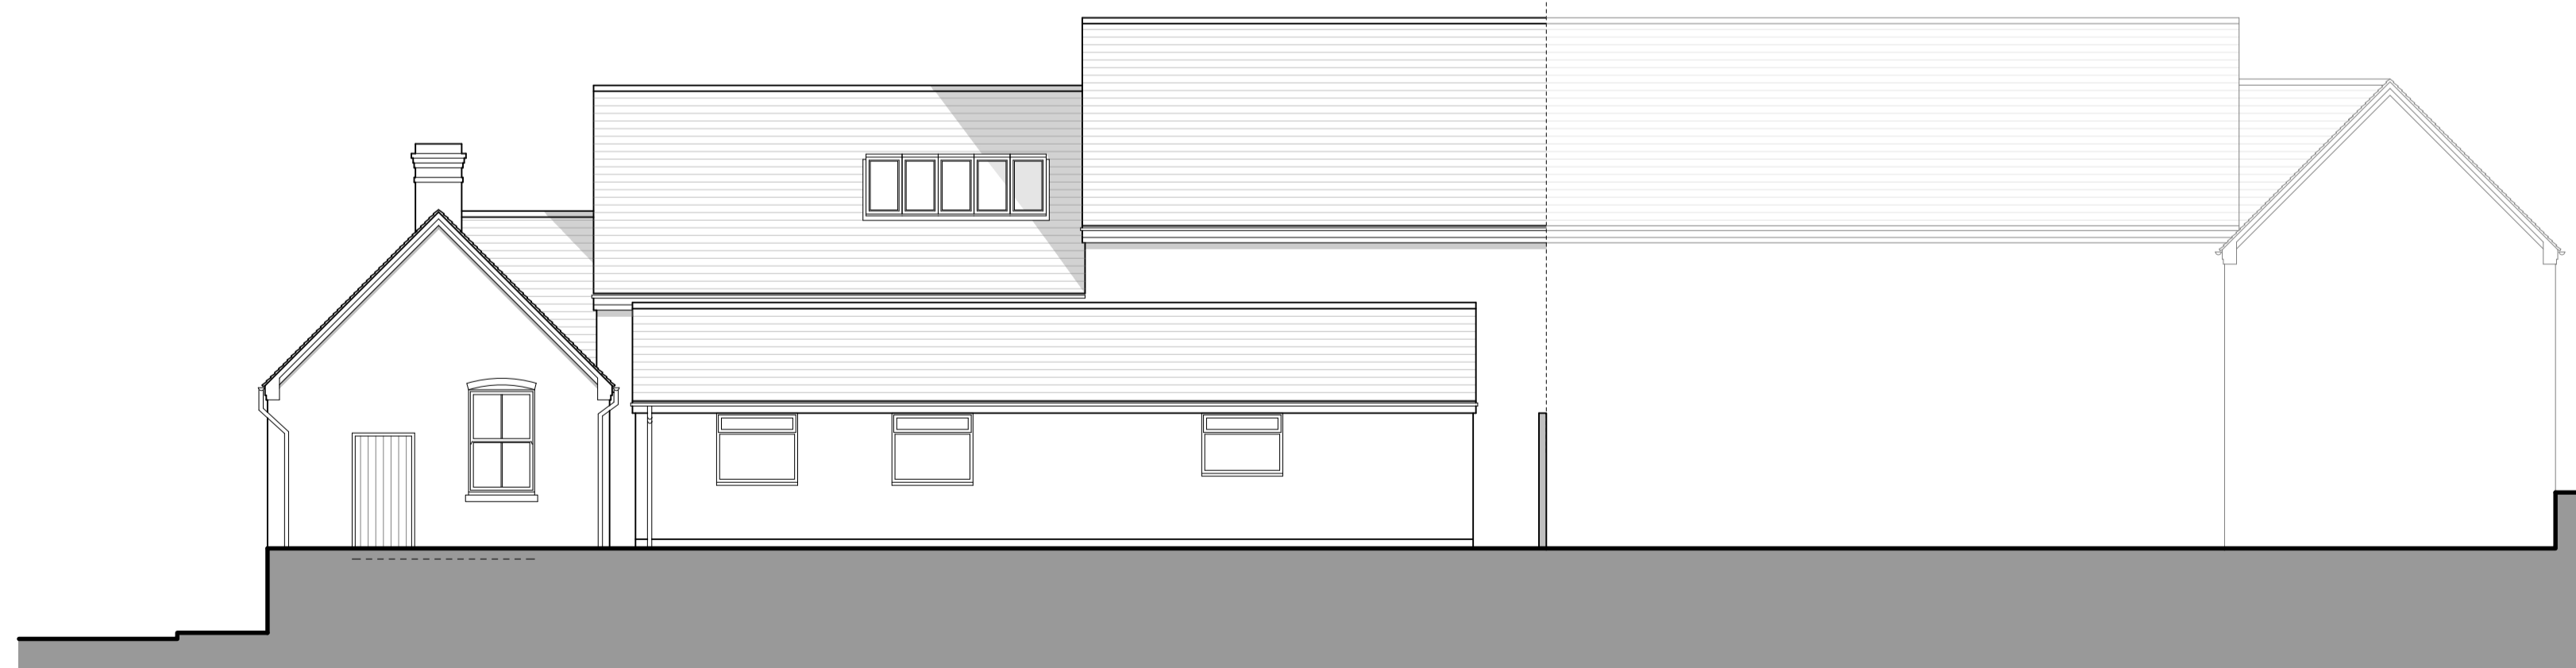

REAR ELEVATION AS EXISTING
Scale 1:100