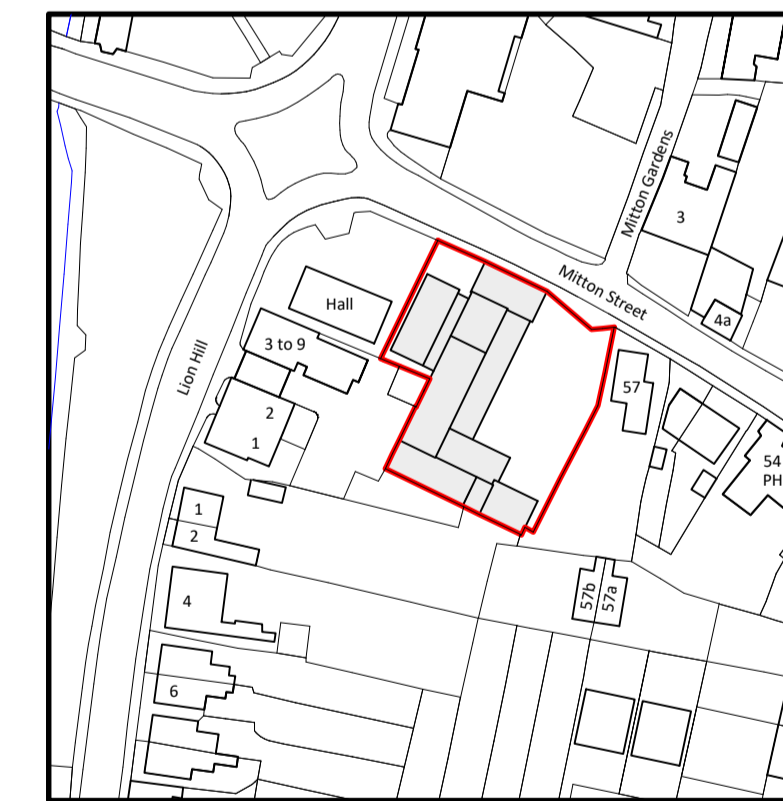

LOCATION PLAN AS EXISTING
Scale 1:1250

**ENGINEERING and
BUILDING DESIGN**
SHAPING YOUR IDEAS INTO REALITY
01299 402020
07528 579724
hello@engbuildingdesign.co.uk
www.engbuildingdesign.co.uk
23-4502/03