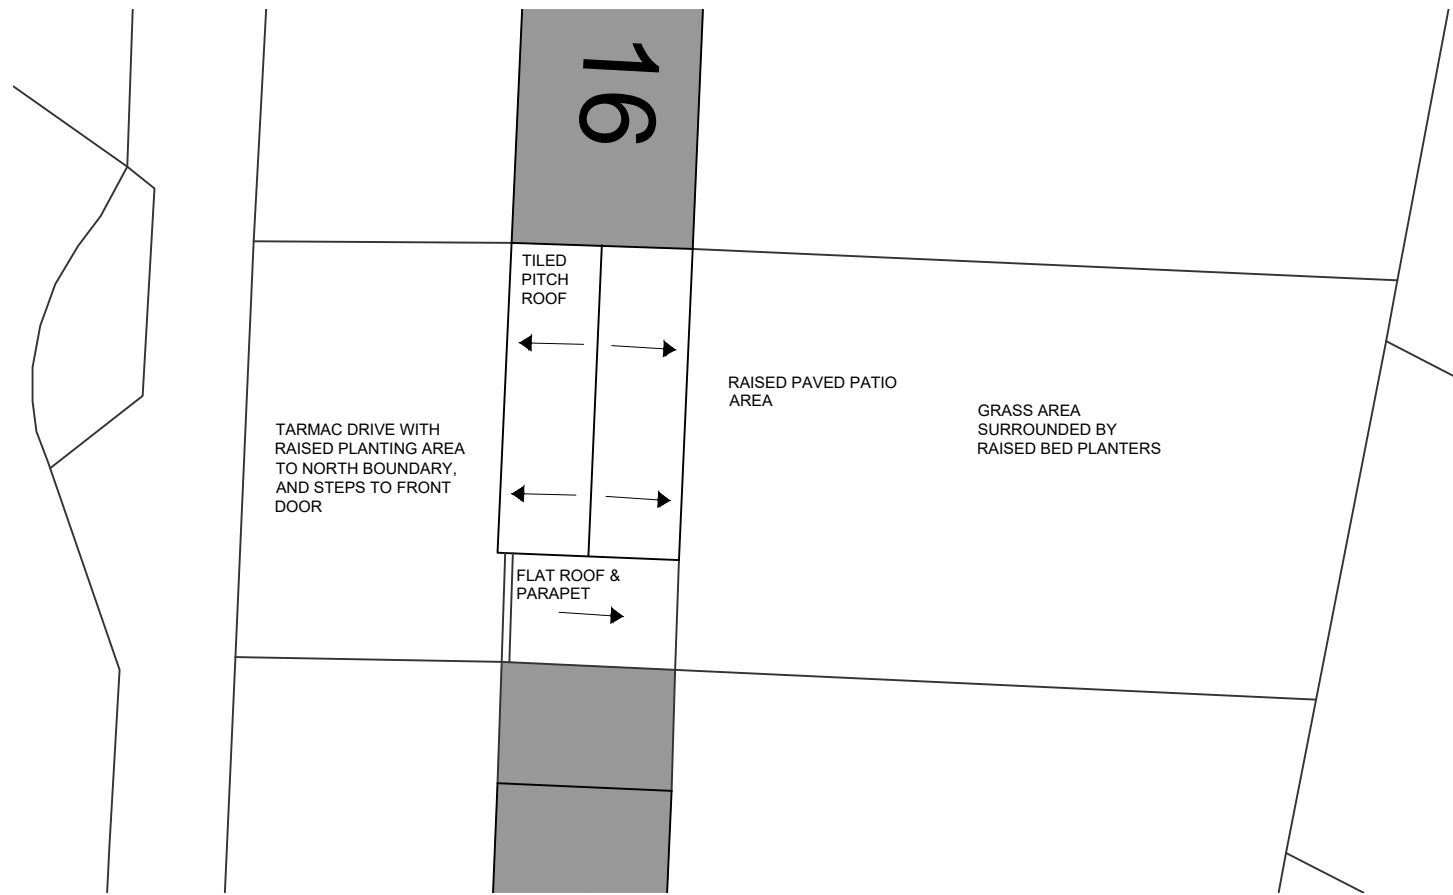

EXISTING BLOCK PLAN

0 1 2 3 4 5 10m
1:200

PROPOSED BLOCK PLAN

0 1 2 3 4 5 10m
1:200

LOCATION PLAN

Ordnance Survey, (c) Crown Copyright 2023. All rights reserved. Licence number 100022432

0 10 20 30 40 50 100m

1:1250

PLANNING

rev.	date	drawn	chk'd

PROMABUILD
79 Wildmoor Lane, Bromsgrove, West Midlands, B61 0PQ

Tel: 07725536364
e-mail: tom@promabuild.co.uk

number	047-P01	drawn	TM	checked	TM	date	March 2024	scopies	Various @ A3	14 Malvern View Chaddesley Corbett Kidderminster, Worcestershire DY10 4SJ
Site Location Plan & Block Plans										