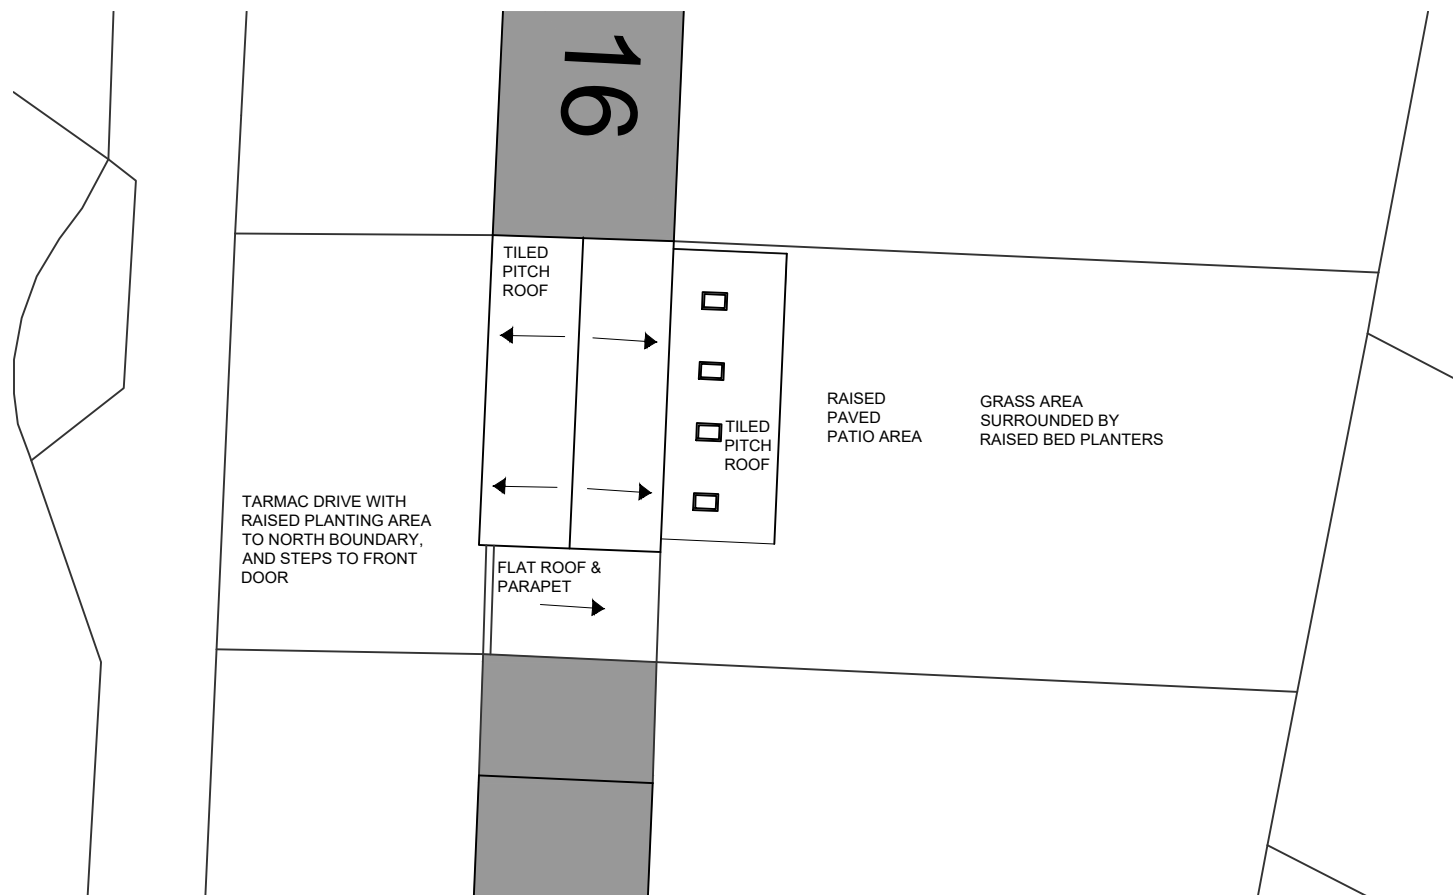

EXISTING BLOCK PLAN

0 1 2 3 4 5 10m
1:200

PROPOSED BLOCK PLAN

0 1 2 3 4 5 10m
1:200

LOCATION PLAN

Ordnance Survey, (c) Crown Copyright 2023. All rights reserved. Licence number 100022432

0 10 20 30 40 50 100m

1:1250

PLANNING

rev.	date	drawn	chk'd

PROMABUILD
79 Wildmoor Lane, Bromsgrove, West Midlands, B61 0PQ

Tel: 07725536364
e-mail: tom@promabuild.co.uk

number	047-P01	drawn	TM	checked	TM	date	March 2024	scopies	Various @ A3	14 Malvern View Chaddesley Corbett Kidderminster, Worcestershire DY10 4SJ
Site Location Plan & Block Plans										