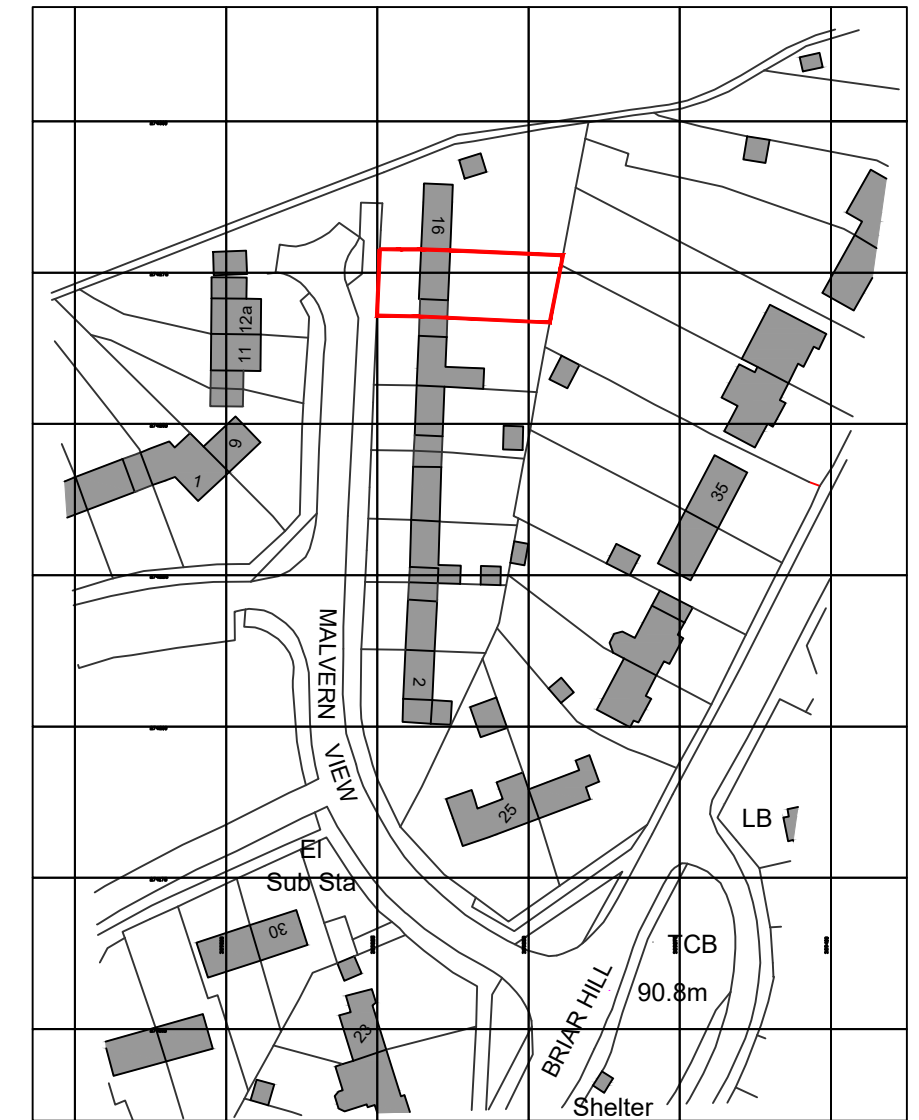

EXISTING BLOCK PLAN

0 1 2 3 4 5 10m
1:200

PROPOSED BLOCK PLAN

0 1 2 3 4 5 10m
1:200

LOCATION PLAN

Ordnance Survey, (c) Crown Copyright 2023. All rights reserved. Licence number 100022432

0 10 20 30 40 50 100m

1:1250

PLANNING

rev.	date	drawn	chk'd

PROMABUILD
79 Wildmoor Lane, Bromsgrove, West Midlands, B61 0PQ

Tel: 07725536364
e-mail: tom@promabuild.co.uk

number	047-P01	drawn	TM	checked	TM	date	March 2024	scopies	Various @ A3	14 Malvern View Chaddesley Corbett Kidderminster, Worcestershire DY10 4SJ
Site Location Plan & Block Plans										