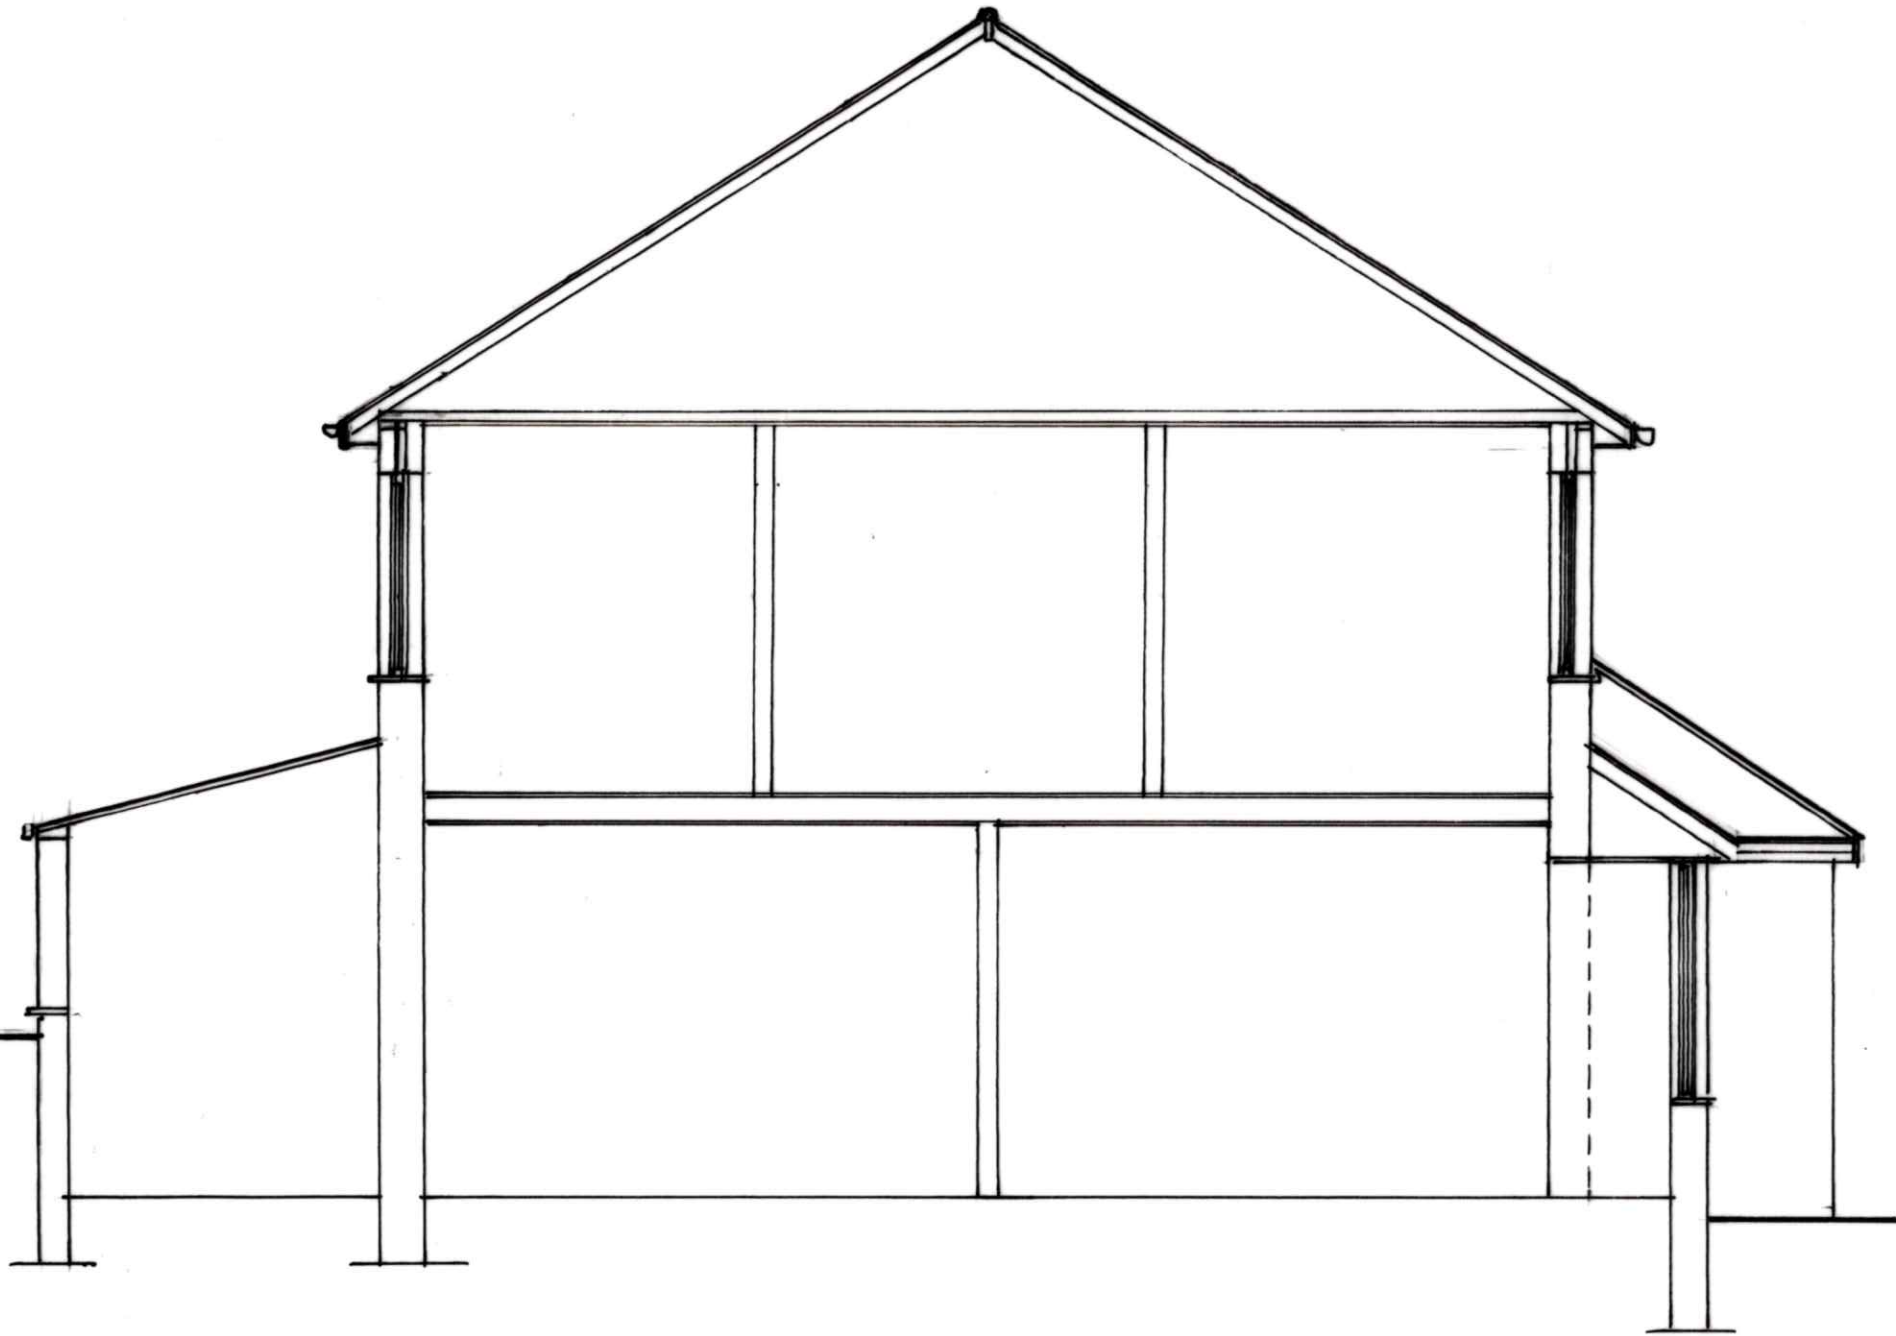

EXISTING SECTIONAL DETAILS 1:50

PROPOSED ROOM IN ROOF WITH HIP TO GABLE AND A REAR DORMER AT
NO. 69 UNDERLANE, PLYMPTON, PLYMOUTH, SOUTH DEVON.

DRAWING NO. 19:06:2024

SCALE 1:50 (DO NOT SCALE)