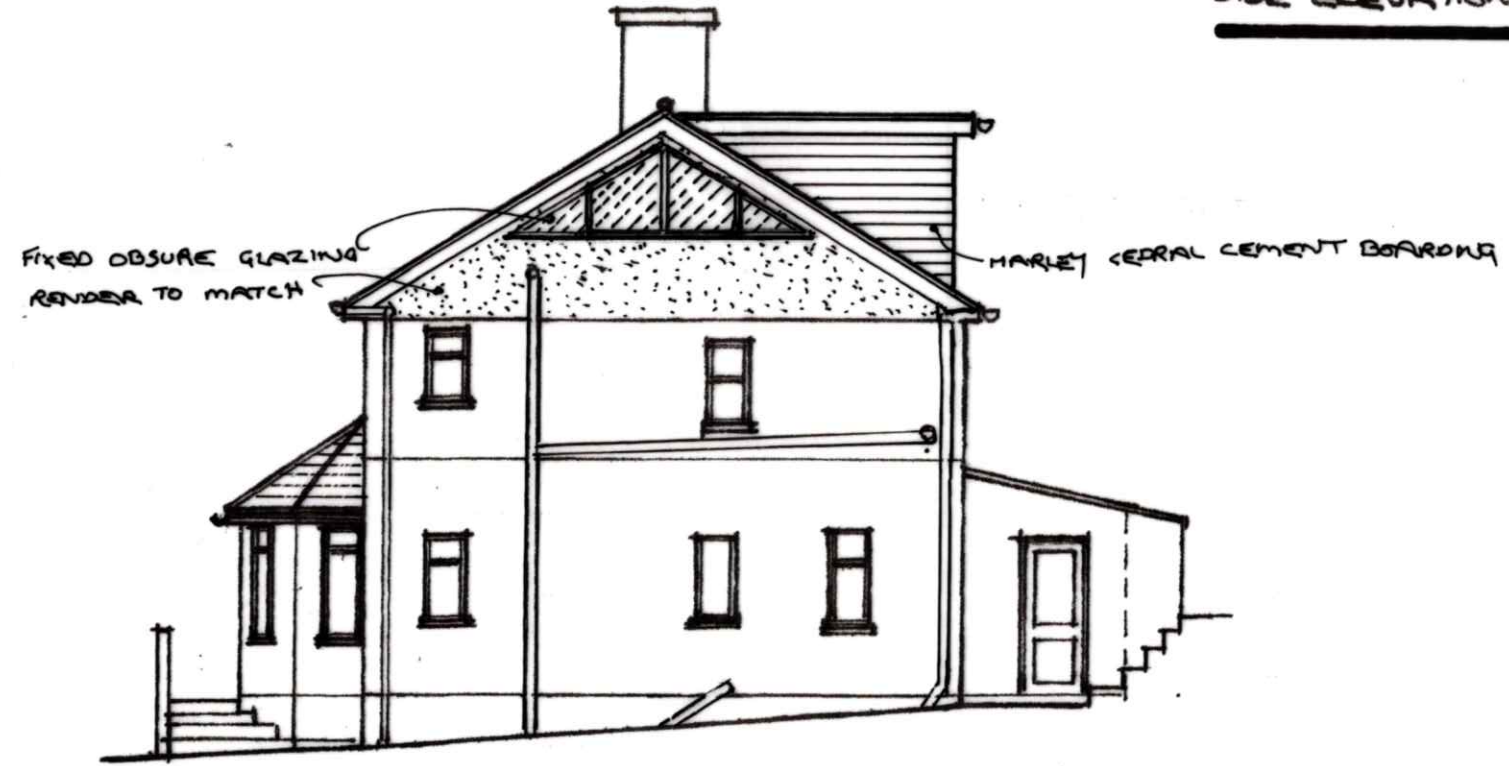

PROPOSED ELEVATIONS 1:100

FRONT ELEVATION

SIDE ELEVATION 1:100

REAR ELEVATION 1:100

SIDE ELEVATION 1:100

PROPOSED ROOM IN ROOF WITH HIP TO GABLE AND REAR FORMER AT

NO. 69 UNDERLANE, PLYMPTON, PLYMOUTH.

DRAWING NO. 19:05:2024

SCALE 1:100 (DO NOT SCALE)