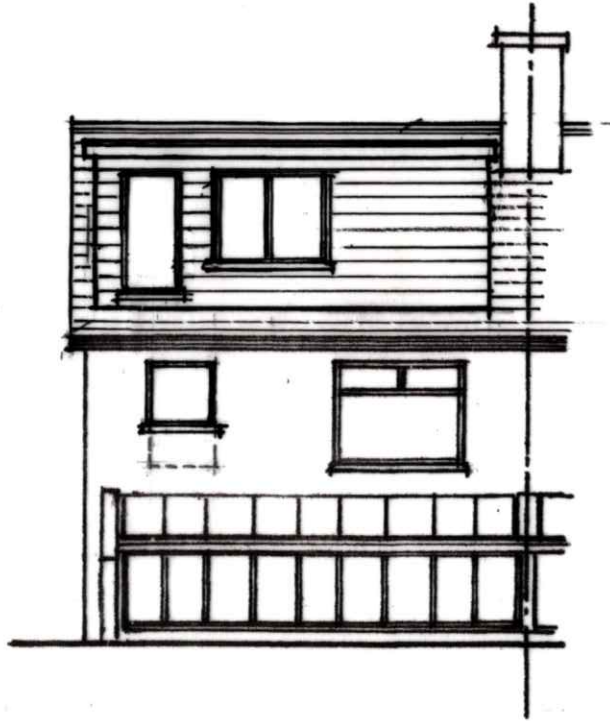

PROPOSED ELEVATIONS 1:100

FRONT ELEVATION

SIDE ELEVATION 1:100

REAR ELEVATION 1:100

SIDE ELEVATION 1:100

PROPOSED ROOM IN ROOF WITH HIP TO GABLE AND REAR FORMER AT

NO. 69 UNDERLANE, PLYMPTON, PLYMOUTH.

DRAWING NO. 19:05:2024

SCALE 1:100 (DO NOT SCALE)