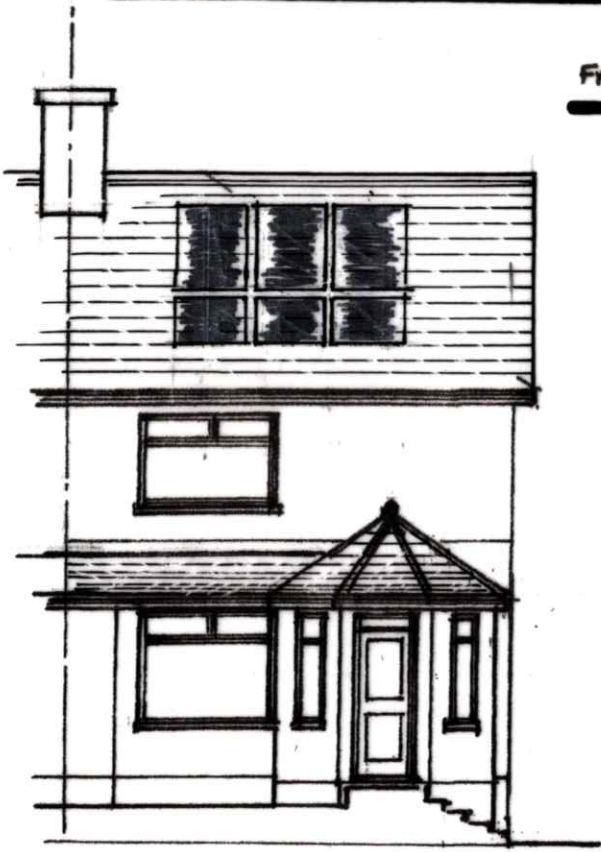

PROPOSED ELEVATIONS 1:100

FRONT ELEVATION

SIDE ELEVATION 1:100

REAR ELEVATION 1:100

SIDE ELEVATION 1:100

PROPOSED ROOM IN ROOF WITH HIP TO GABLE AND REAR FORMER AT

NO. 69 UNDERLANE, PLYMPTON, PLYMOUTH.

DRAWING NO. 19:05:2024

SCALE 1:100 (DO NOT SCALE)