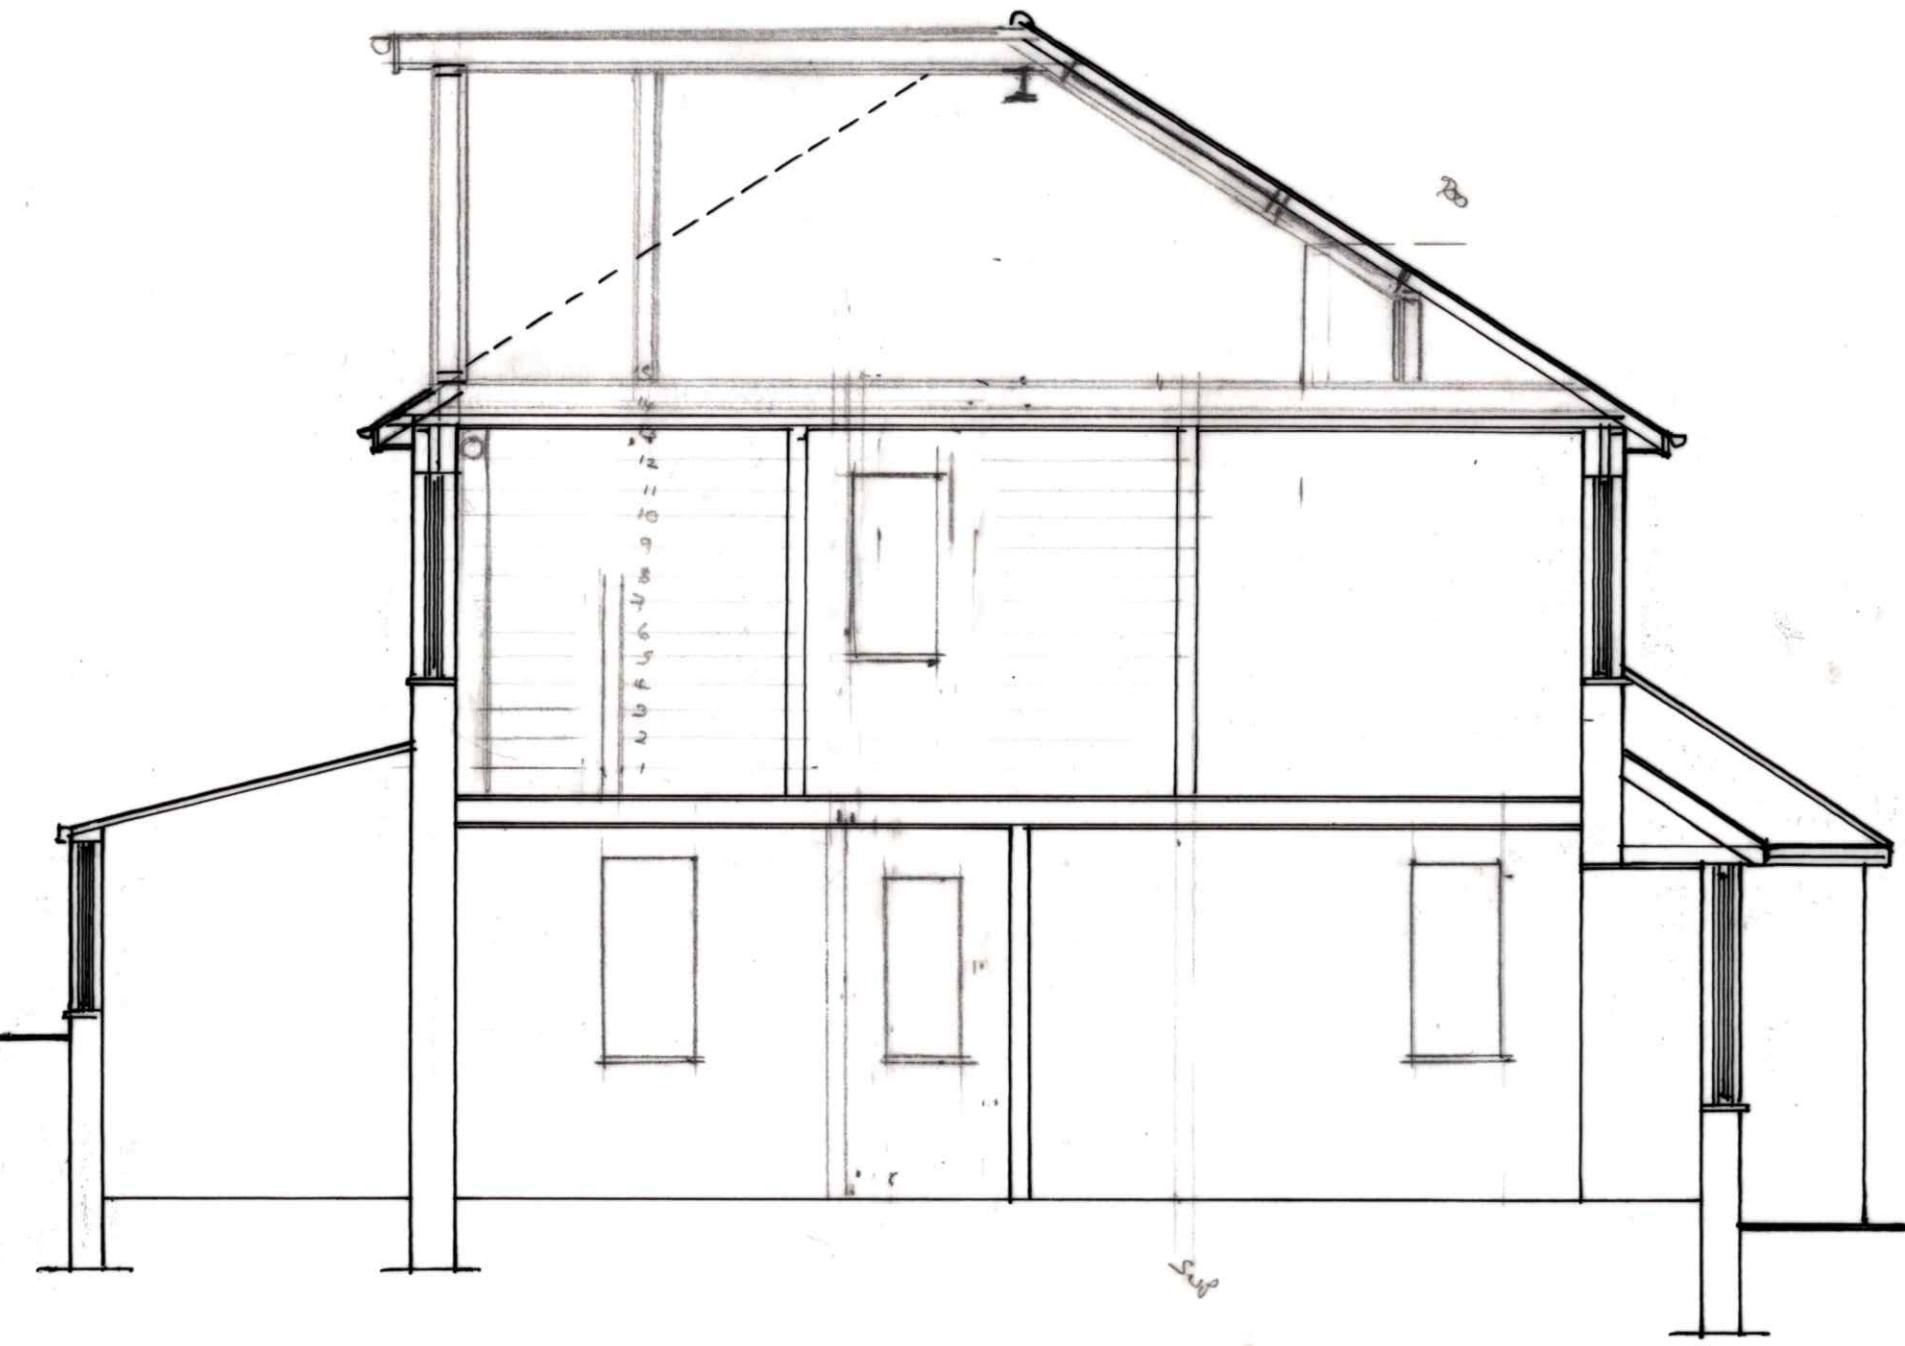

PROPOSED SECTIONAL DETAILS 1:50

PROPOSED ROOM IN ROOF WITH HIP TO GABLE AND REAR DORMER AT

NO. 69 UNDERLANE, PLYMPTON, PLYMOUTH, SOUTH DEVON.

DRAWING No. 19.07-2024

SCALE 1:50 (DO NOT SCALE)