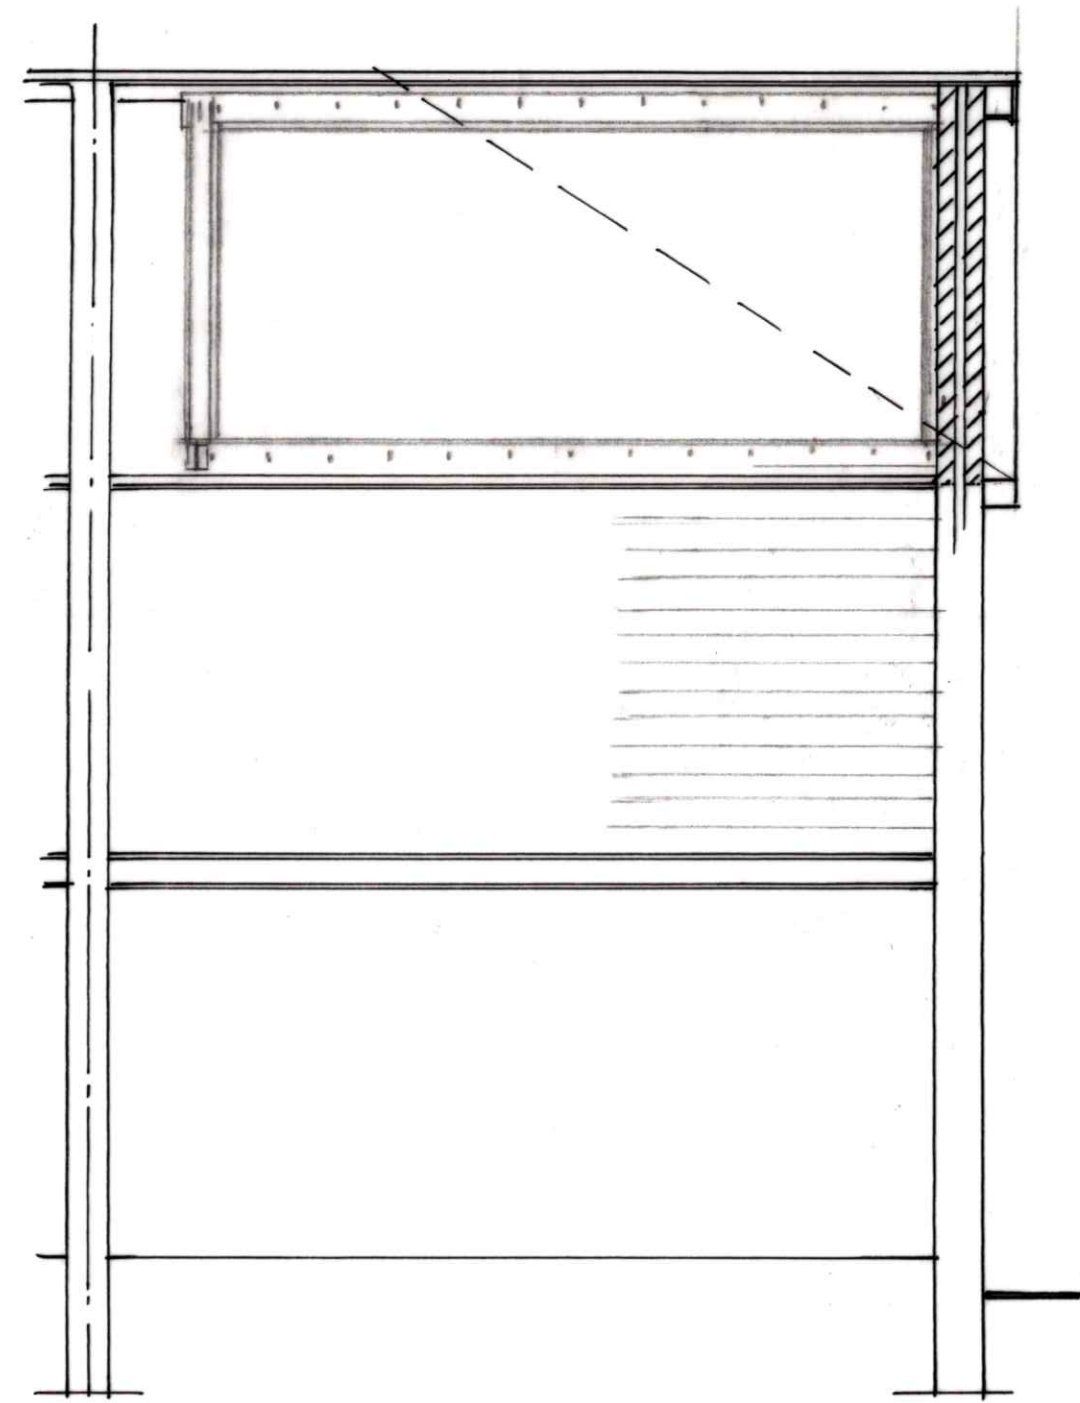

PROPOSED SECTIONAL DETAILS 1:50

PROPOSED ROOM IN ROOF WITH HIP TO GABLE AND REAR DORMER AT

NO. 69 UNDERLANE, PLYMPTON, PLYMOUTH, SOUTH DEVON.

DRAWING No. 19.07-2024

SCALE 1:50 (DO NOT SCALE)