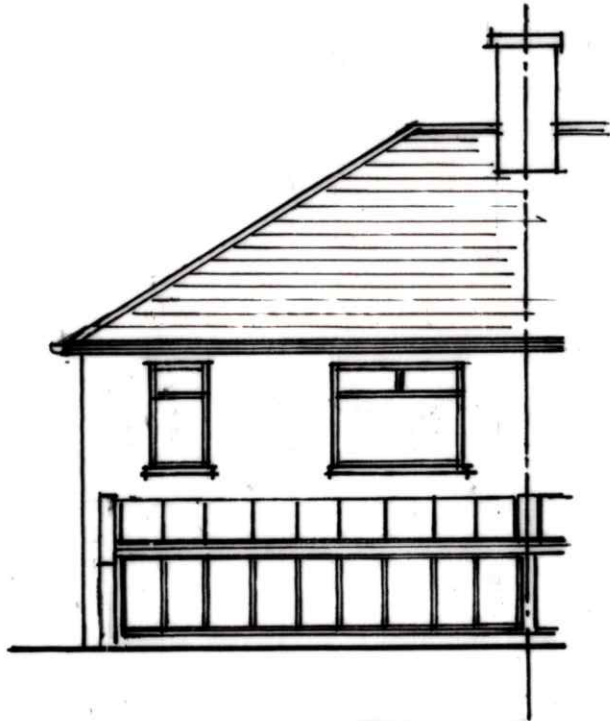

EXISTING ELEVATIONS 1:100

FRONT ELEVATION

SIDE ELEVATION 1:100

REAR ELEVATION 1:100

SIDE ELEVATION 1:100

PROPOSED ROOM IN ROOF WITH HIP TO GABLE AND REAR DORMER AT

NO. 69 UNDERLANE, PLYMPTON

DRAWING NO. 19:04:2024

SCALE 1:100 (DO NOT SCALE)