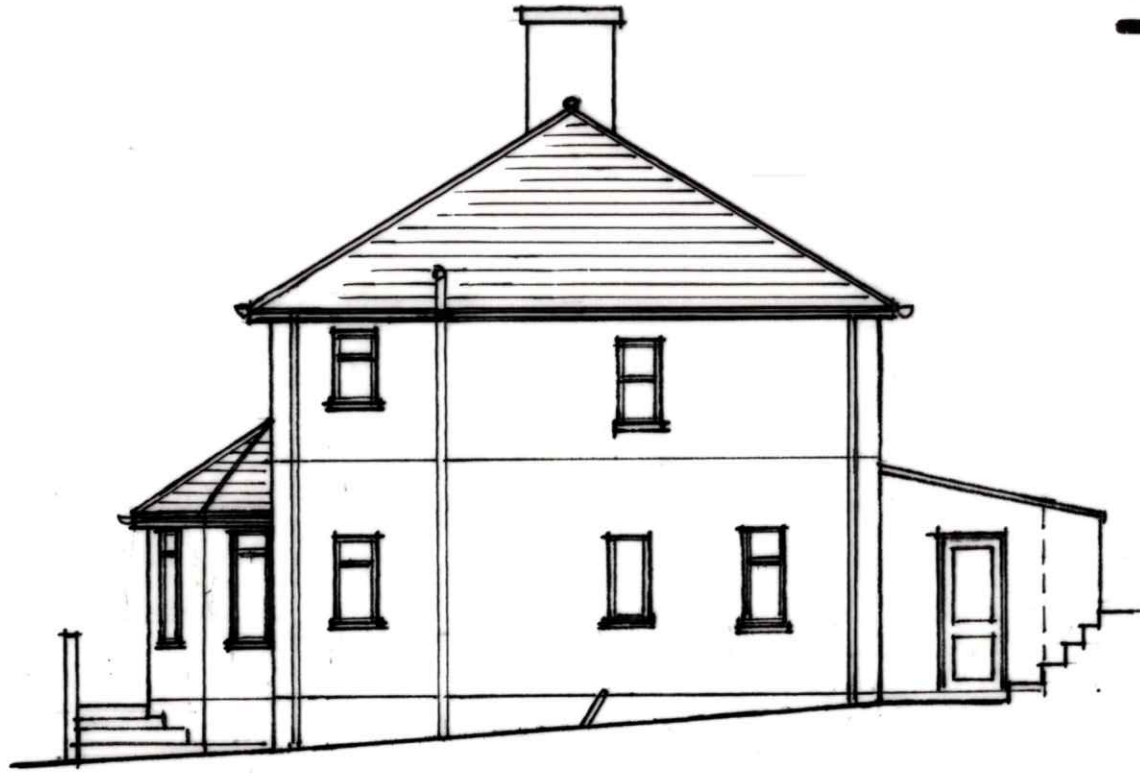

EXISTING ELEVATIONS 1:100

FRONT ELEVATION

SIDE ELEVATION 1:100

REAR ELEVATION 1:100

SIDE ELEVATION 1:100

PROPOSED ROOM IN ROOF WITH HIP TO GABLE AND REAR DORMER AT

NO. 69 UNDERLANE, PLYMPTON

DRAWING NO. 19:04:2024

SCALE 1:100 (DO NOT SCALE)