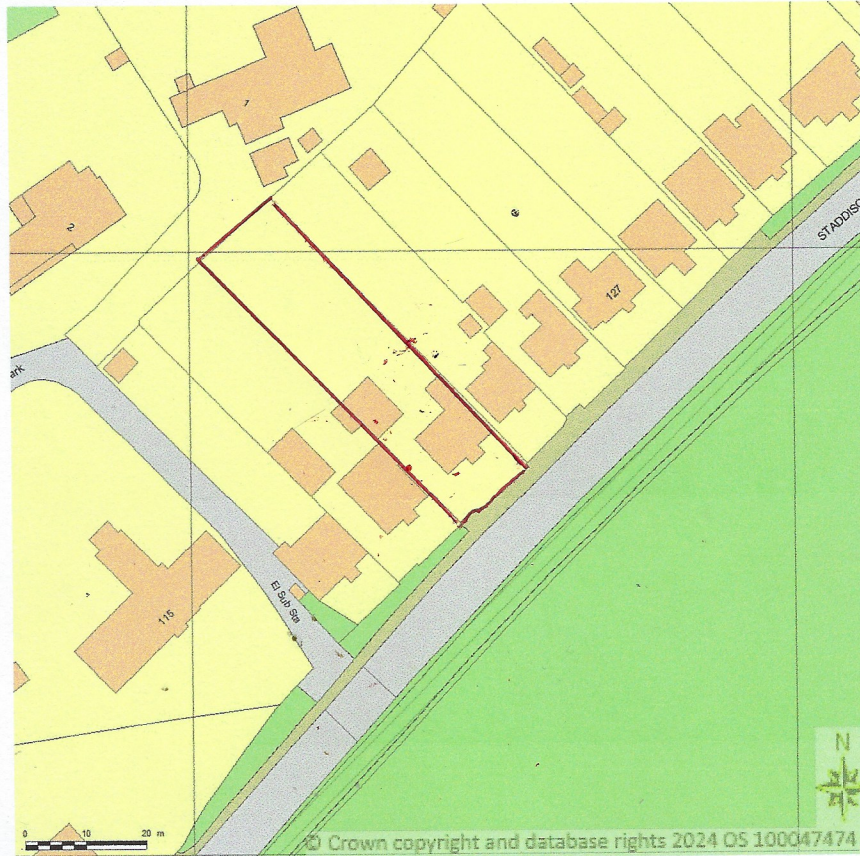

**SITE LOCATION PLAN  
AREA 2 HA  
SCALE 1:1250 on A4  
CENTRE COORDINATES: 251741, 51570**

**Supplied by Streetwise Maps Ltd  
www.streetwise.net  
Licence No: 100047474  
14/03/2024 16:07**