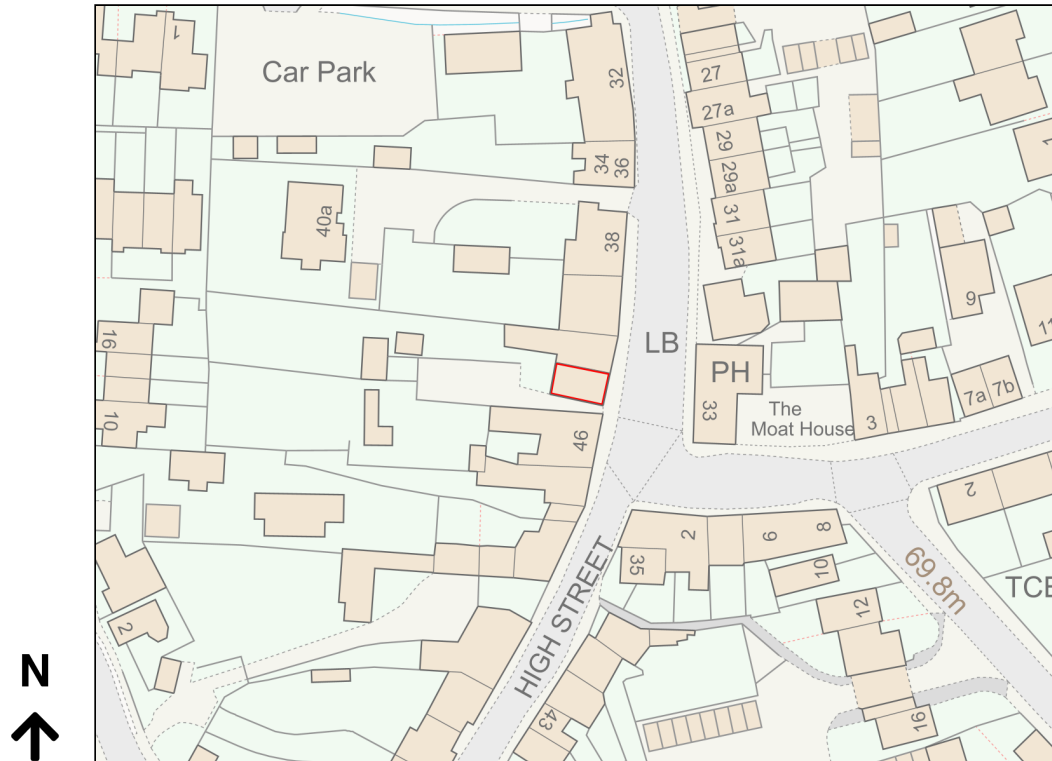

# Location Plan

Site Address: Puckeridge General Stores, 44, High Street, Puckeridge, SG11 1RN

Date Produced: 18-Mar-2024

Scale: 1:1250 @A4

Planning Portal Reference: PP-12896849v1