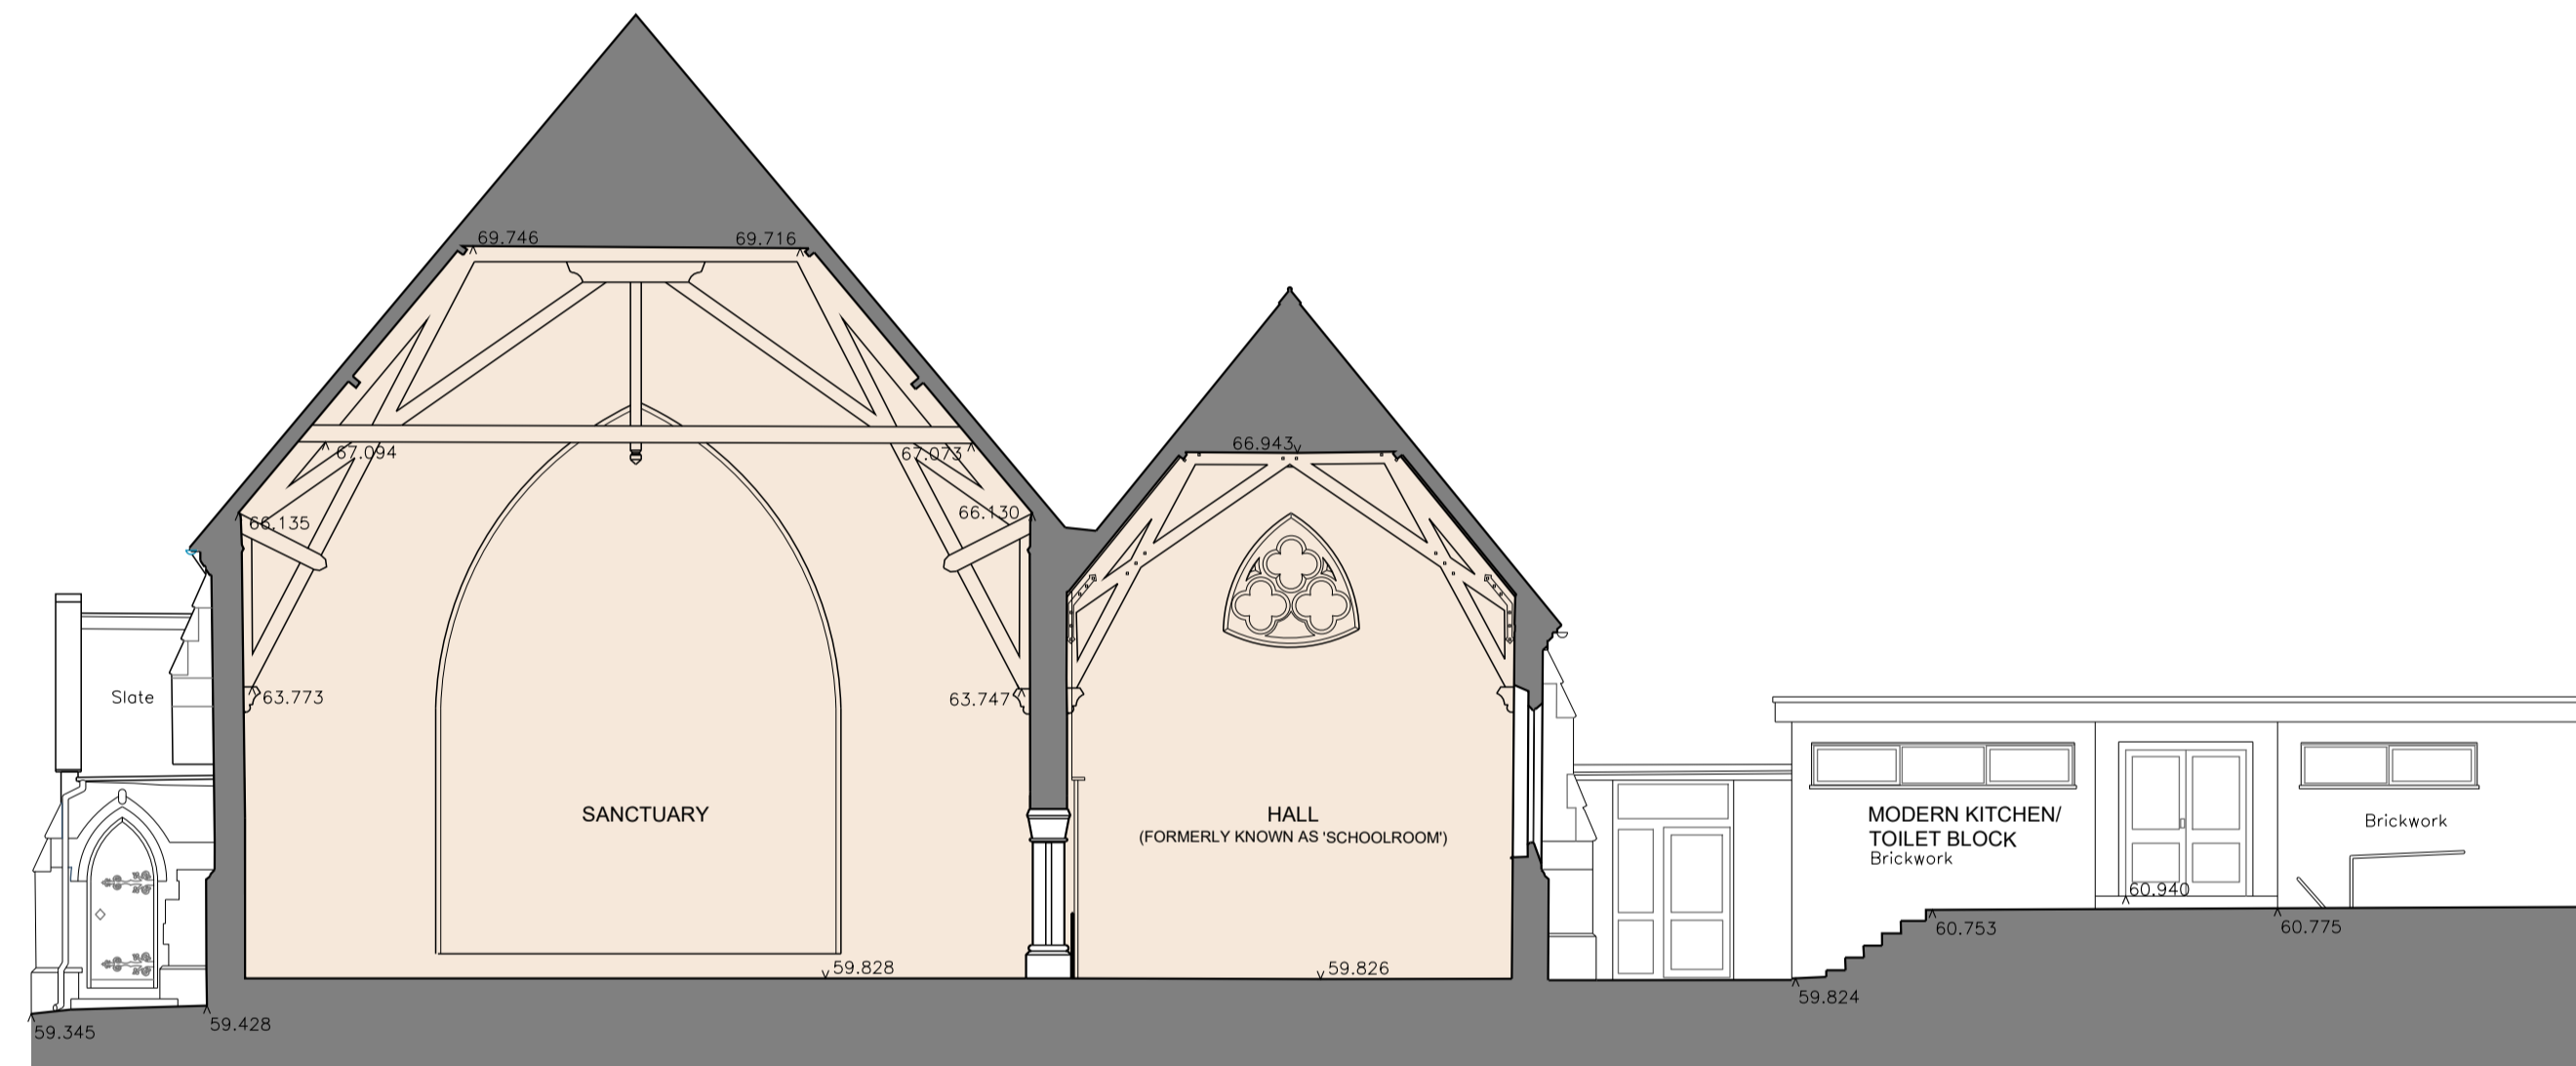

CROSS SECTION B-B

project name
SAWBRIDGEWORTH
EVANGELICAL
CONGREGATIONAL CHURCH
LONDON RD

drawing title
EXISTING SECTIONS

date	14.10.22	scale	1:100
drawn	Surveyor	checked	DL

project number	drawing number	revision
SECC.20	/109	-