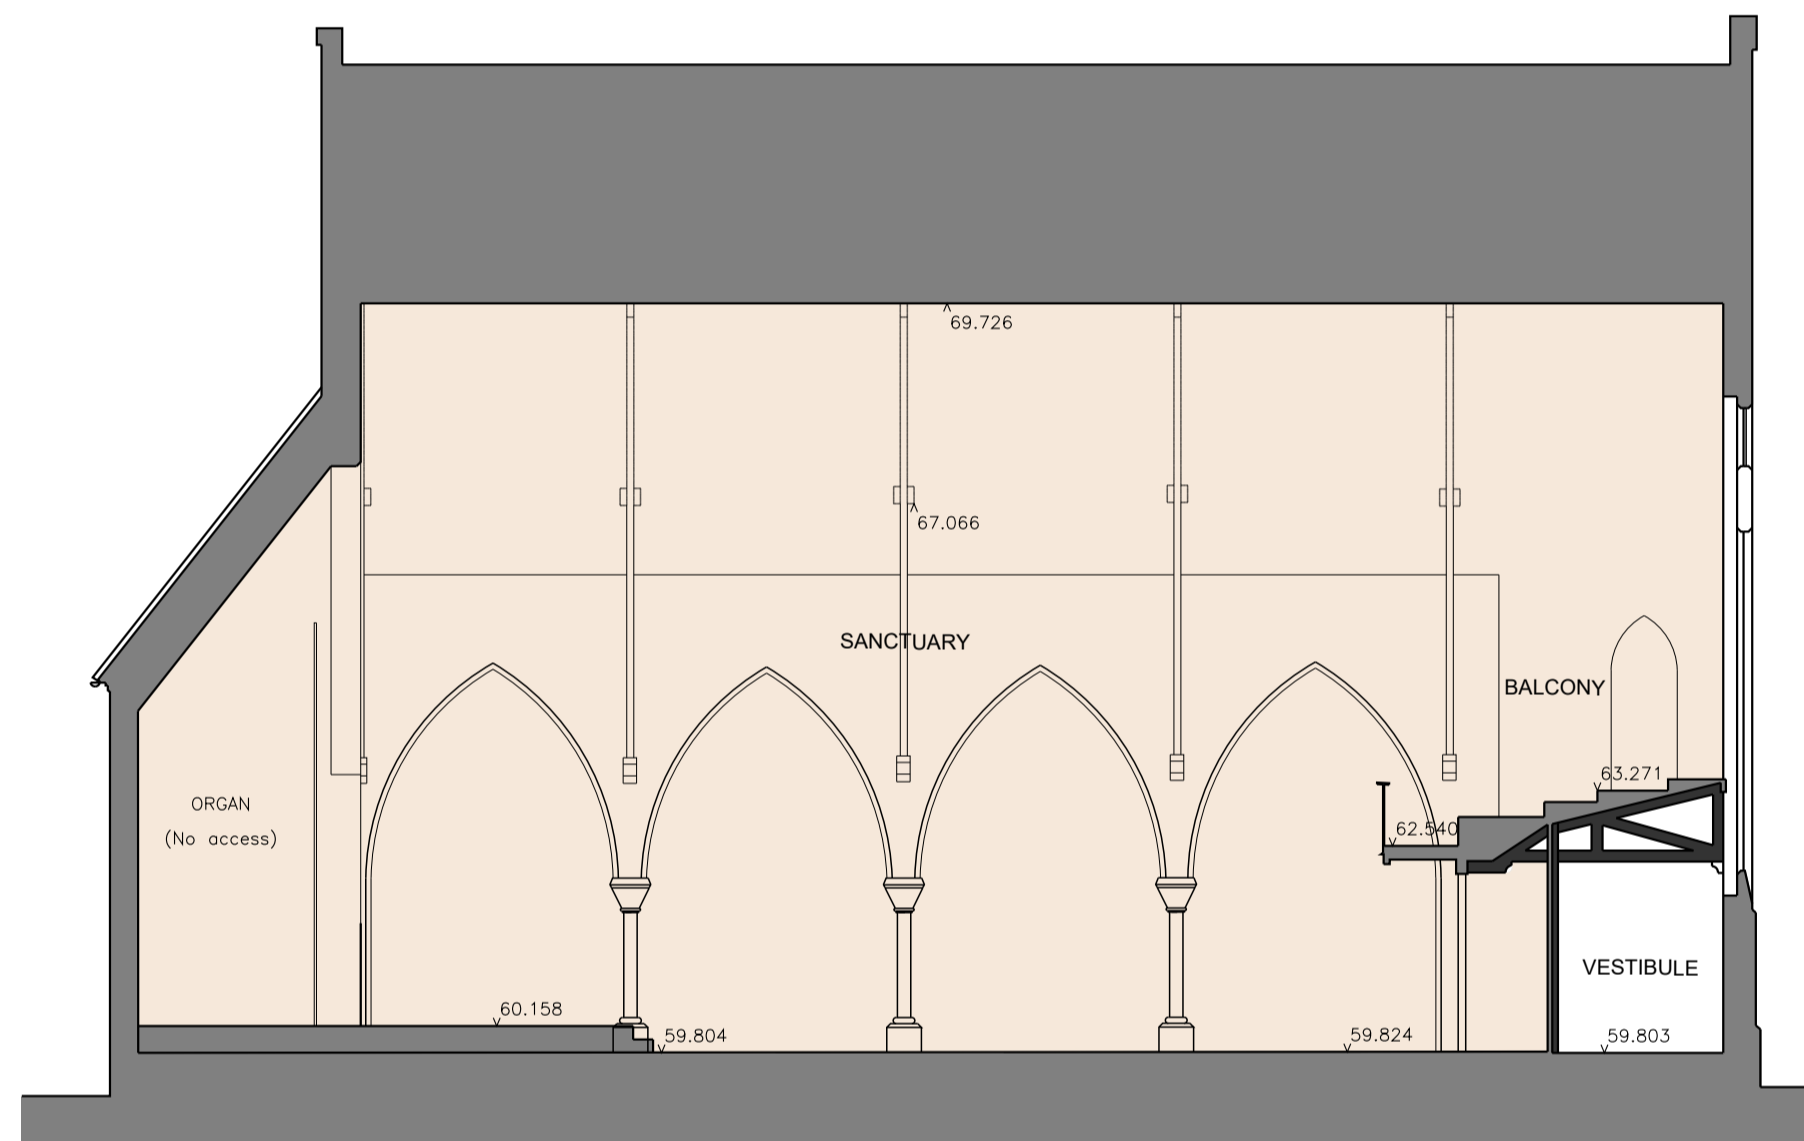

0 1 2 3 4 5 6 1:100

Rev Date Description Init

LONG SECTION THROUGH CHURCH A-A