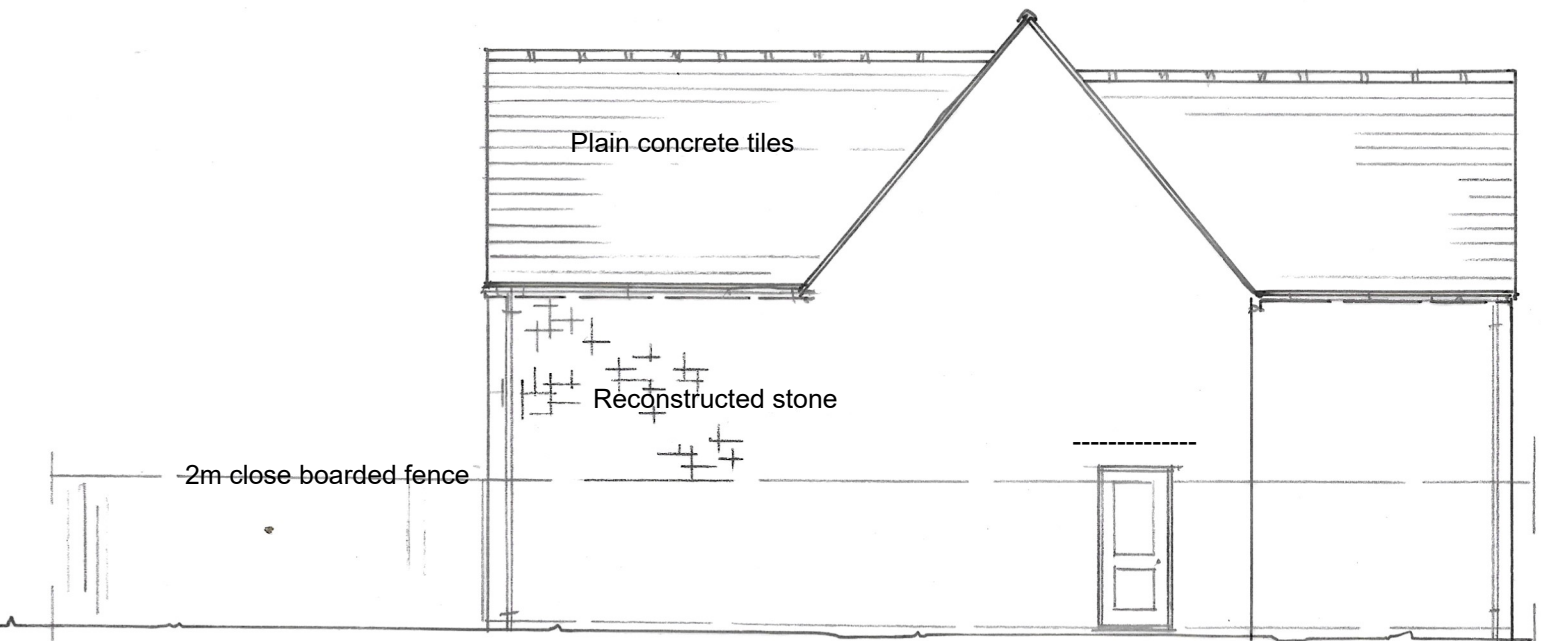

SW ELEVATION

NE ELEVATION

16 RYE CLOSE, BOURTON ON THE WATER, GL54EB
Existing NE & SW Elevations 1.100 (A4) Ref. 16.3
Newleys Design 07498364137 . newleys1@gmail.com