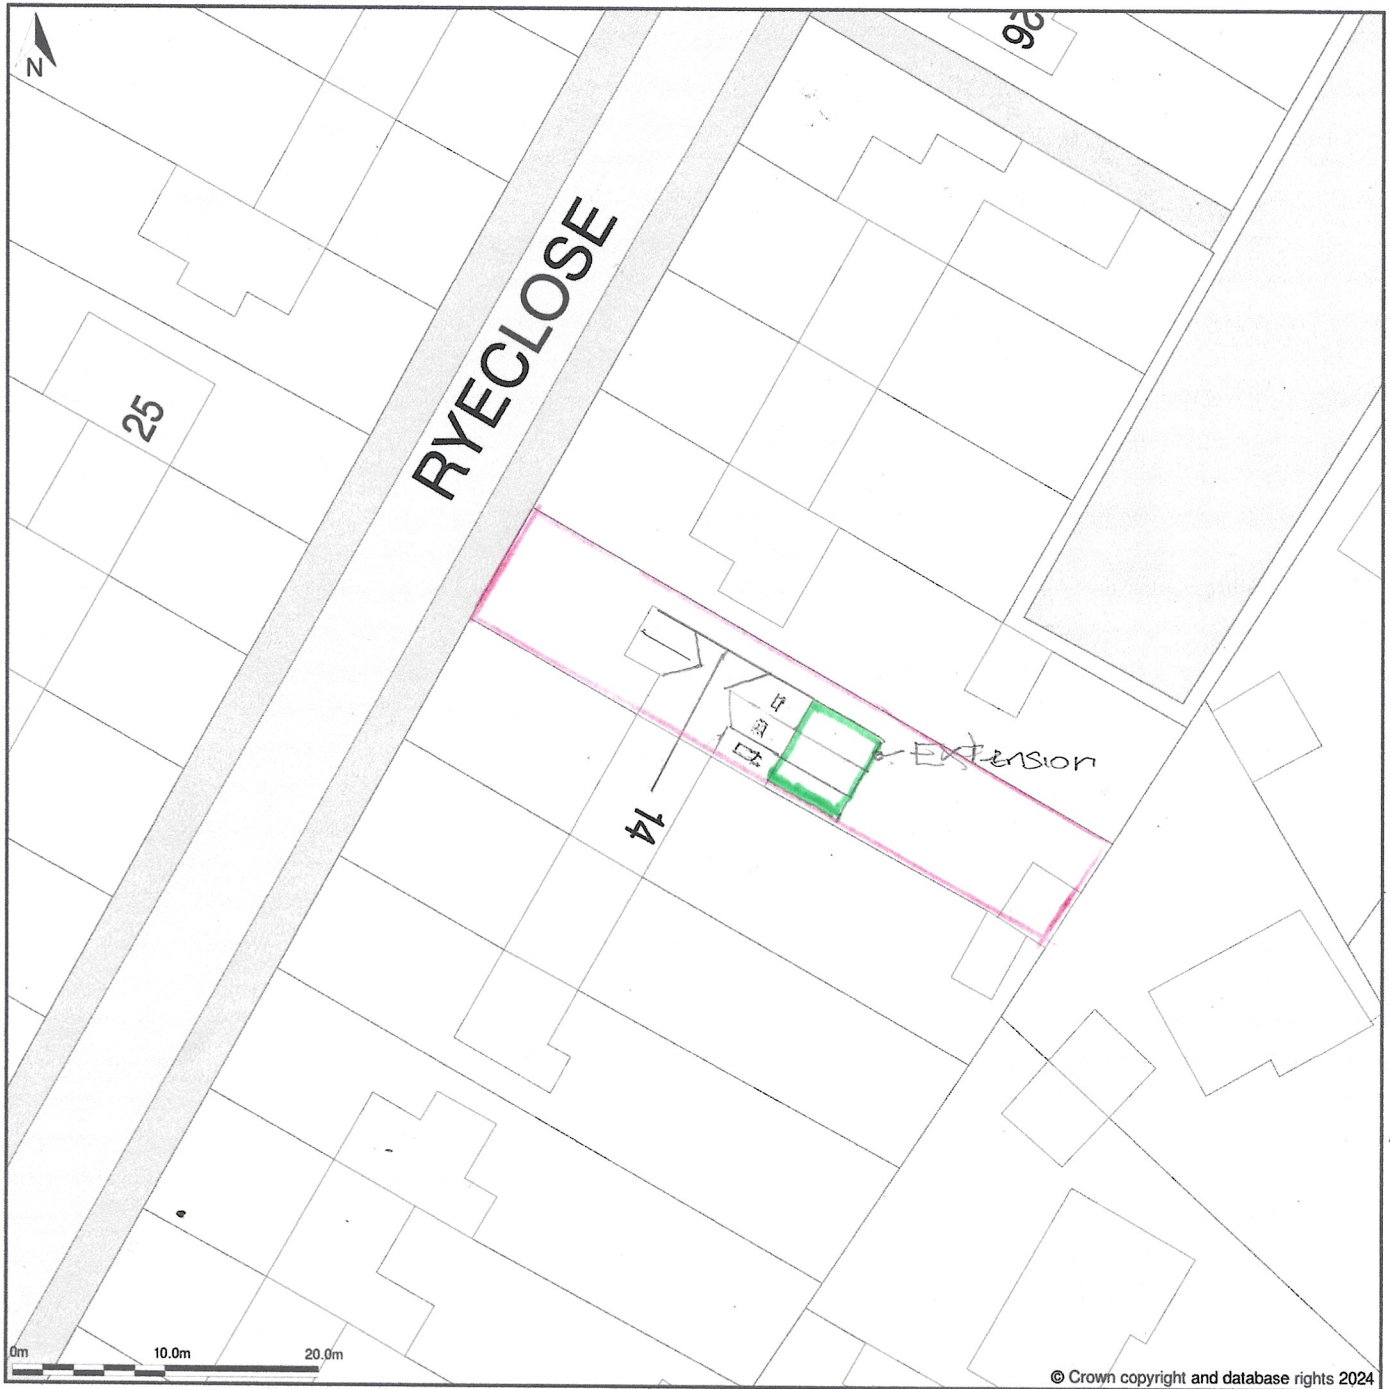

16, Rye Close, Bourton-on-the-water, Gloucestershire, GL54 2EB

Site Plan (also called a Block Plan) shows area bounded by: 417404.0, 220119.08 417494.0, 220209.08 (at a scale of 1:500), OSGridRef: SP17442016. The representation of a road, track or path is no evidence of a right of way. The representation of features as lines is no evidence of a property boundary.

Produced on 29th Feb 2024 from the Ordnance Survey National Geographic Database and incorporating surveyed revision available at this date. Reproduction in whole or part is prohibited without the prior permission of Ordnance Survey. © Crown copyright 2024. Supplied by [www.buyaplan.co.uk](http://www.buyaplan.co.uk) a licensed Ordnance Survey partner (100053143). Unique plan reference: #00882935-3F08F8.