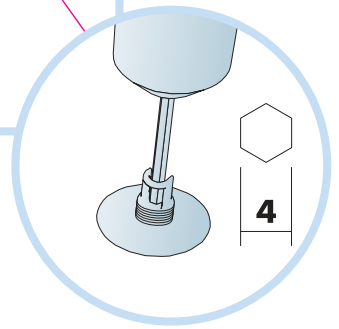

Connect Anchor screw

Connect Installation screw MWL

Connect Fixing plate

Connect Absorber anchor bit

Ecophon
SAINT-GOBAIN

Alt 1

→ 1

→ 11

5

6

7

α	L
15°	580
30°	520
45°	425
60°	300

8

9

≤4

10