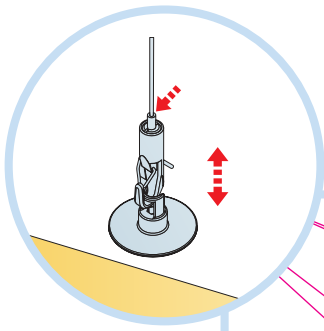

Connect Anchor screw

Connect Installation screw MWL

Connect Fixing plate

Connect Absorber anchor bit

Ecophon
SAINT-GOBAIN

Alt 1

→ 1

→ 11

5

6

7

α	L
15°	580
30°	520
45°	425
60°	300

8

9

≤4

10