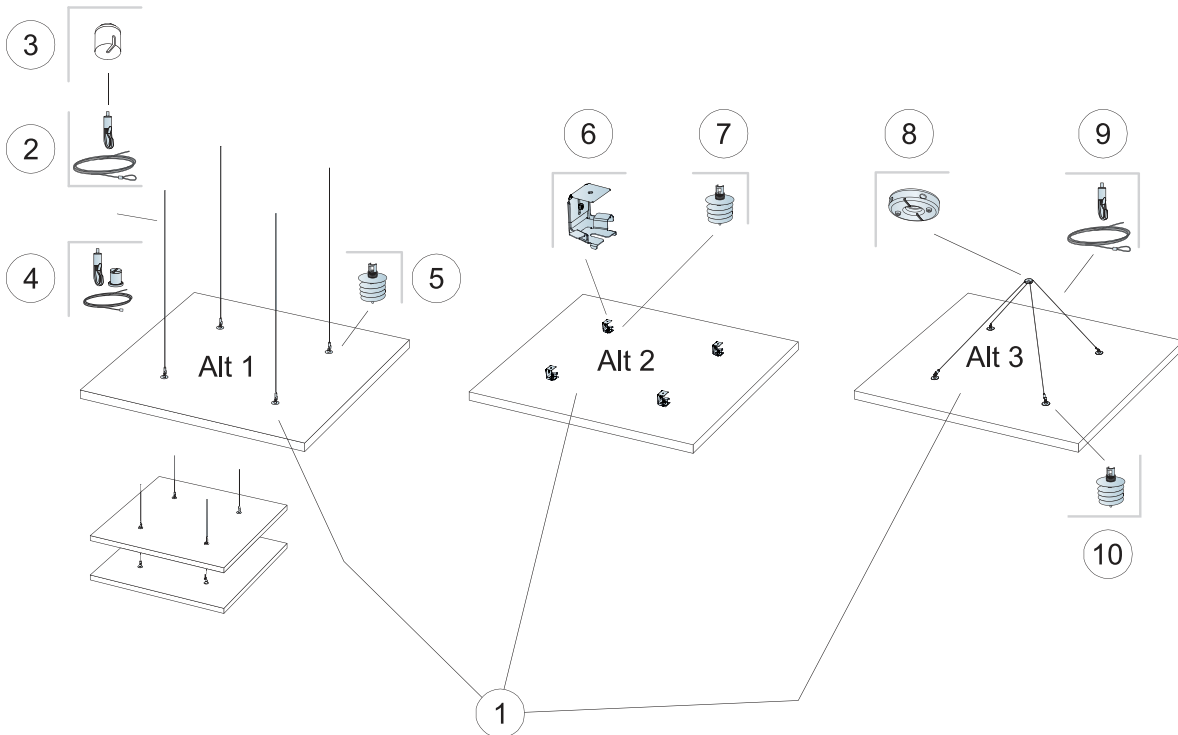

Ecophon Solo™ Square

1200x1200
M402

1. Ecophon Solo Square 1200x1200

2. Connect Adjustable wire hanger
L=2000/5000 mm

3. Connect Covering Cup

4. Connect Adjustable wire kit
L=800/1500 mm

5. Connect Absorber anchor

6. Connect Absorber bracket,
 $\Delta=90-110, 110-130$

7. Connect Absorber anchor

8. Connect One-point fixing

9. Connect Adjustable wire hanger
L=2000 mm

10. Connect Absorber anchor

x4

x1

Connect Anchor screw with eye

Connect Anchor screw

Connect Installation screw MWL

Connect Fixing plate

Connect Absorber anchor bit

Ecophon
SAINT-GOBAIN

Alt 1

→ 1

→ 11

α	L
15°	580
30°	520
45°	425

≤3

11

12

13

≥25N

T20, Max torque
2 Nm (2.2 ft lbs)

14