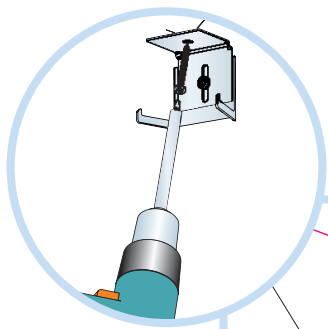

α	L
15°	580
30°	520
45°	425

≤3

11

12

13

≥25N

T20, Max torque
2 Nm (2.2 ft lbs)

14