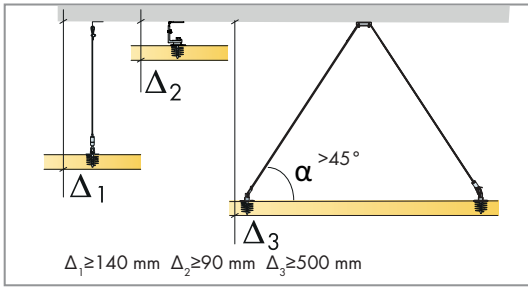

Ecophon Solo™ Square

1200x1200
M402

1. Ecophon Solo Square 1200x1200

2. Connect Adjustable wire hanger
L=2000/5000 mm

3. Connect Covering Cup

4. Connect Adjustable wire kit
L=800/1500 mm

5. Connect Absorber anchor

6. Connect Absorber bracket,
 $\Delta=90-110, 110-130$

7. Connect Absorber anchor

8. Connect One-point fixing

9. Connect Adjustable wire hanger
L=2000 mm

10. Connect Absorber anchor

x4

x1

Connect Anchor screw with eye