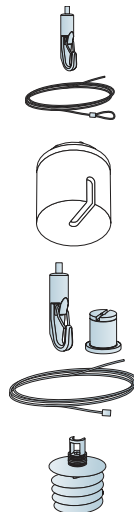

Ecophon Solo™ Square

1200x1200
M402

1. Ecophon Solo Square 1200x1200

2. Connect Adjustable wire hanger
L=2000/5000 mm

3. Connect Covering Cup

4. Connect Adjustable wire kit
L=800/1500 mm

5. Connect Absorber anchor

6. Connect Absorber bracket,
 $\Delta=90-110, 110-130$

7. Connect Absorber anchor

8. Connect One-point fixing

9. Connect Adjustable wire hanger
L=2000 mm

10. Connect Absorber anchor

x4

x1

Connect Anchor screw with eye

Connect Anchor screw

Connect Installation screw MWL

Connect Fixing plate

Connect Absorber anchor bit

Ecophon
SAINT-GOBAIN

Alt 1

→ 1

→ 11