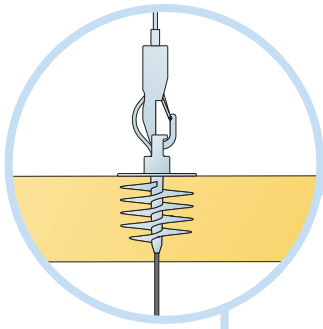

Connect Anchor screw

Connect Installation screw MWL

Connect Fixing plate

Connect Absorber anchor bit

Ecophon
SAINT-GOBAIN

Alt 1

→ 1

→ 11

5

6

7

α	L
15°	580
30°	520
45°	425
60°	300

8

9

≤4

10