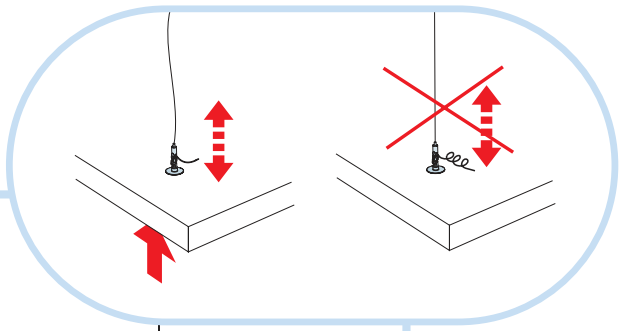

6. Connect Absorber bracket,
 $\Delta=90-110, 110-130$

7. Connect Absorber anchor

8. Connect One-point fixing

9. Connect Adjustable wire hanger
L=2000 mm

10. Connect Absorber anchor

x4

x1

Connect Anchor screw with eye

Connect Anchor screw

Connect Installation screw MWL

Connect Fixing plate

Connect Absorber anchor bit

Ecophon
SAINT-GOBAIN

Alt 1

→ 1

→ 11

5

6

7

α	L
15°	580
30°	520
45°	425
60°	300

8

9

≤4

10