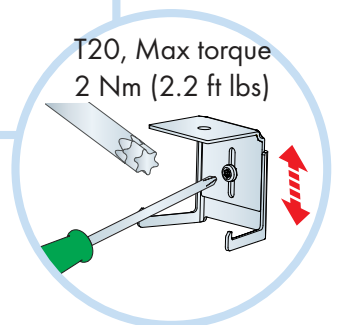

α	L
15°	580
30°	520
45°	425

≤3

11

12

13

≥25N

T20, Max torque
2 Nm (2.2 ft lbs)

14