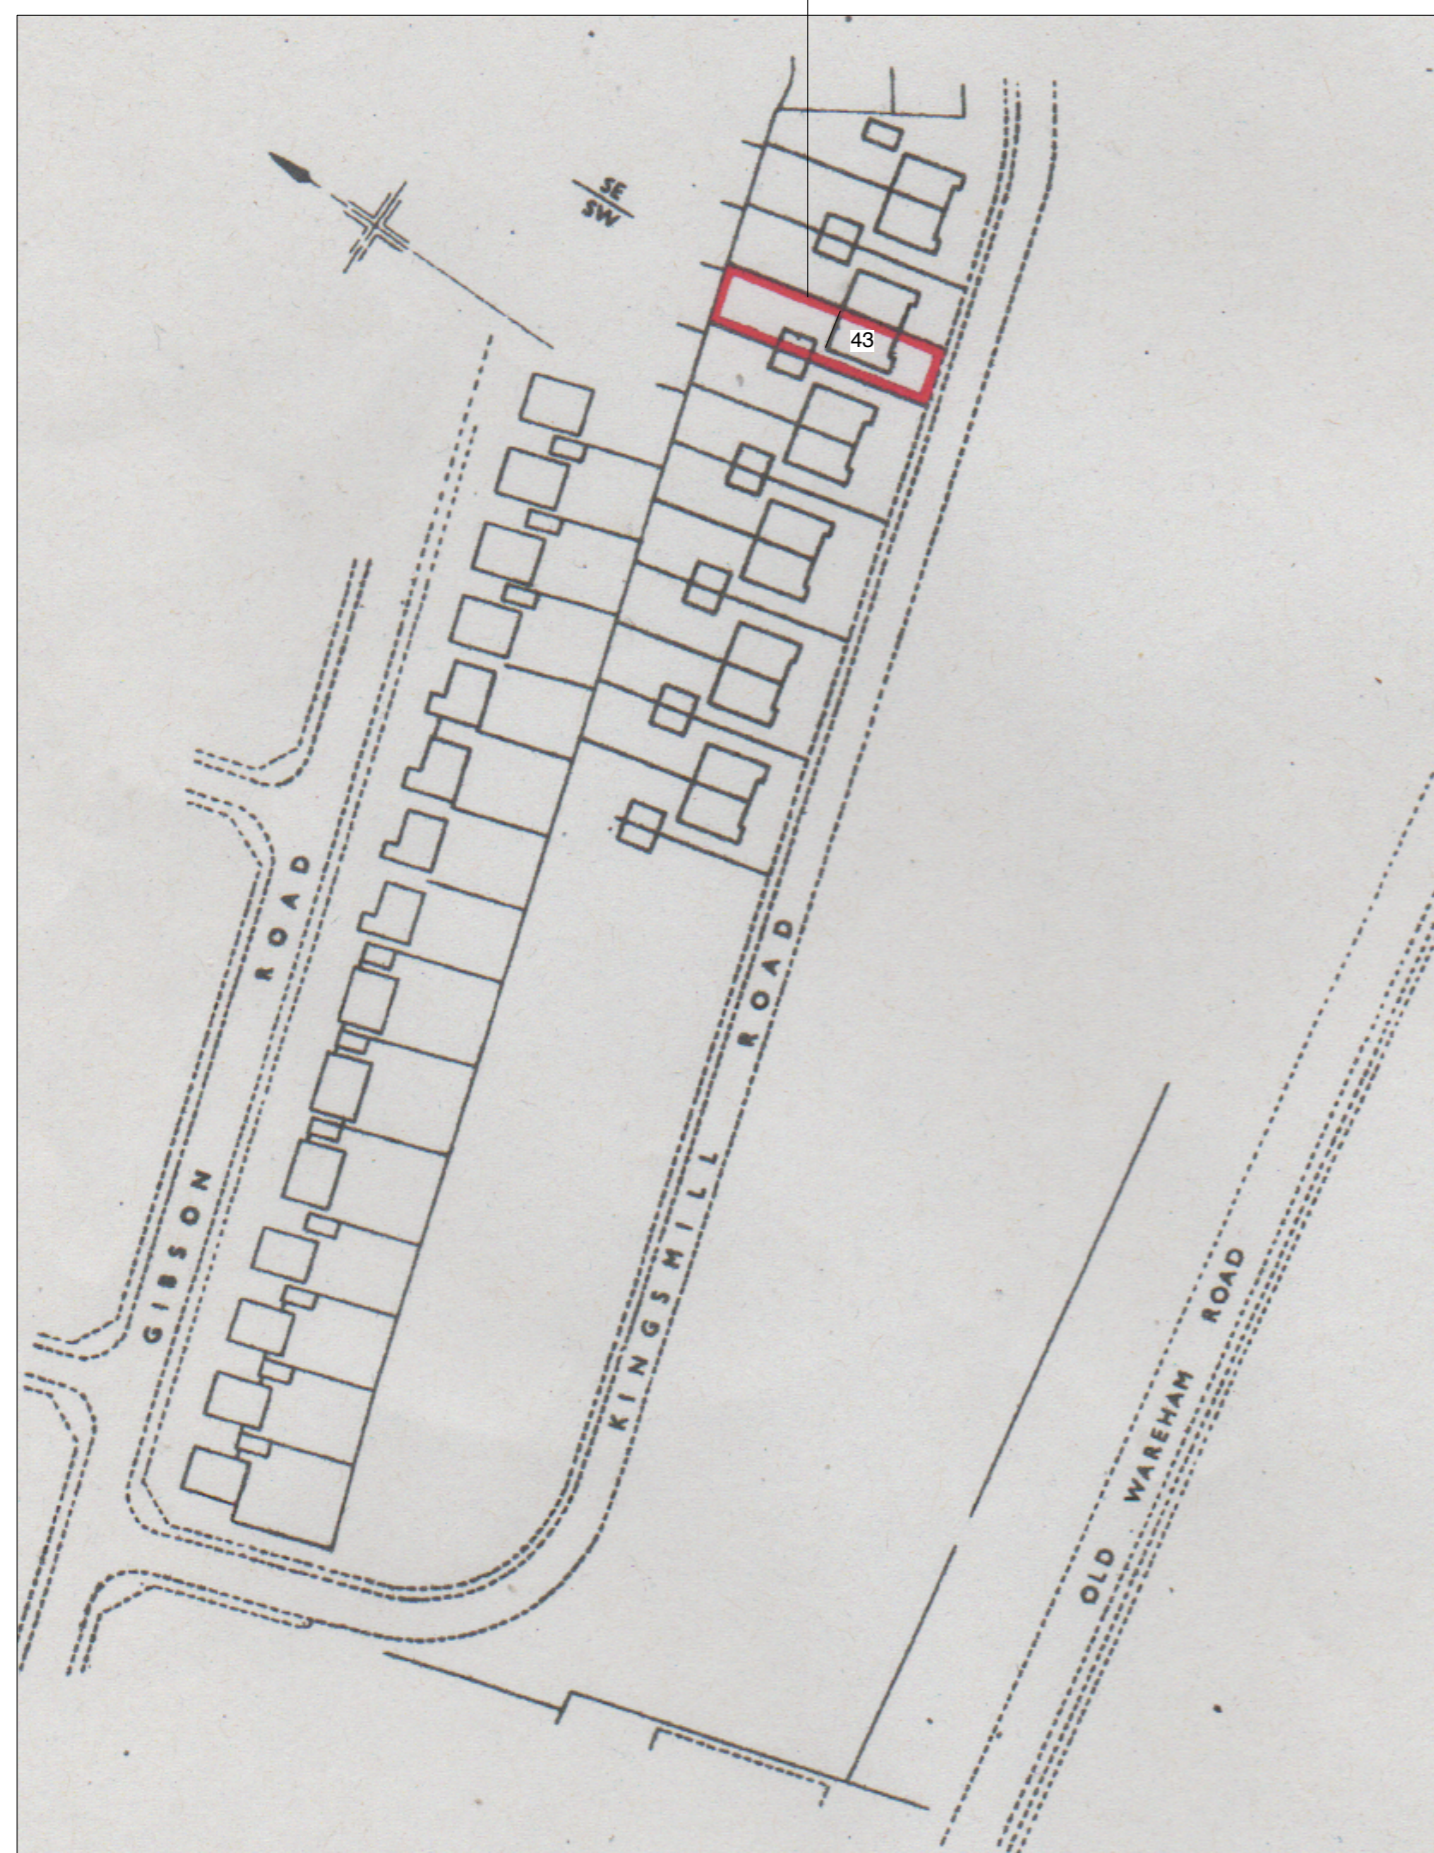

SITE OUTLINED IN RED

Title		
LOCATION PLAN		
Drawing Number	Drawn By	Date
KR/05. 1:1250 @ A2	DL	MARCH 24
CAD File Name		
43 KINGSMILL ROAD		