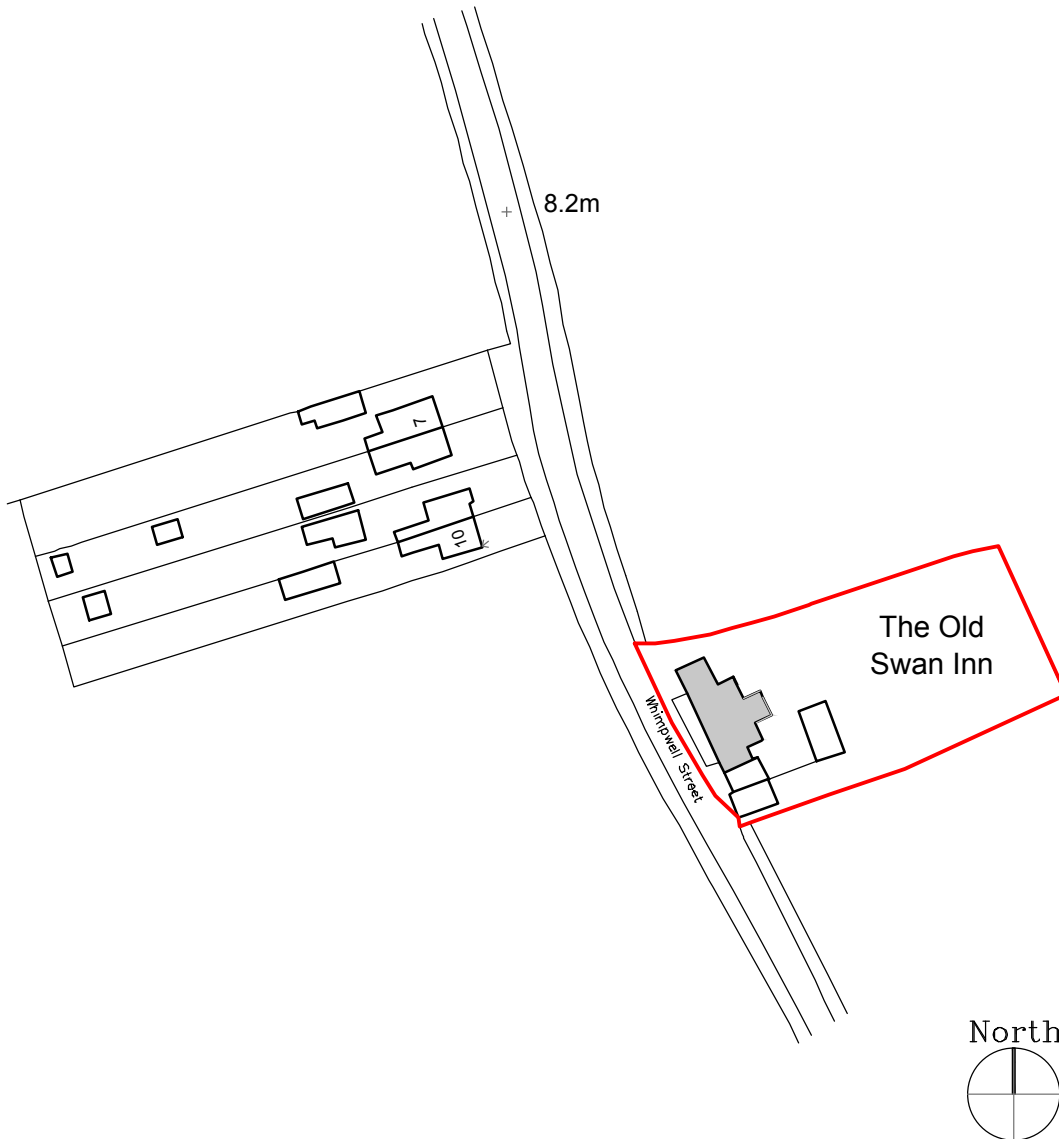

© this drawing and the building works depicted are the copyright of the Rural Architect Ltd and may not be reproduced or amended except by written permission. no liability will be accepted for amendments made by other persons.

all dimensions to be checked on site and architect notified of any discrepancies prior to commencement.
do not scale.

rev: date: comment(s):   name:

status: **PLANNING**

client: **MS L MEACHEM**

job: **THE OLD SWAN INN, HAPPISBURGH**

title: **LOCATION PLAN**

date: **FEB 2024**   scale @ a4:1:1250

job no: **24.07**   drg no: **01**

THE RURAL ARCHITECT

scale 1:1250

metres