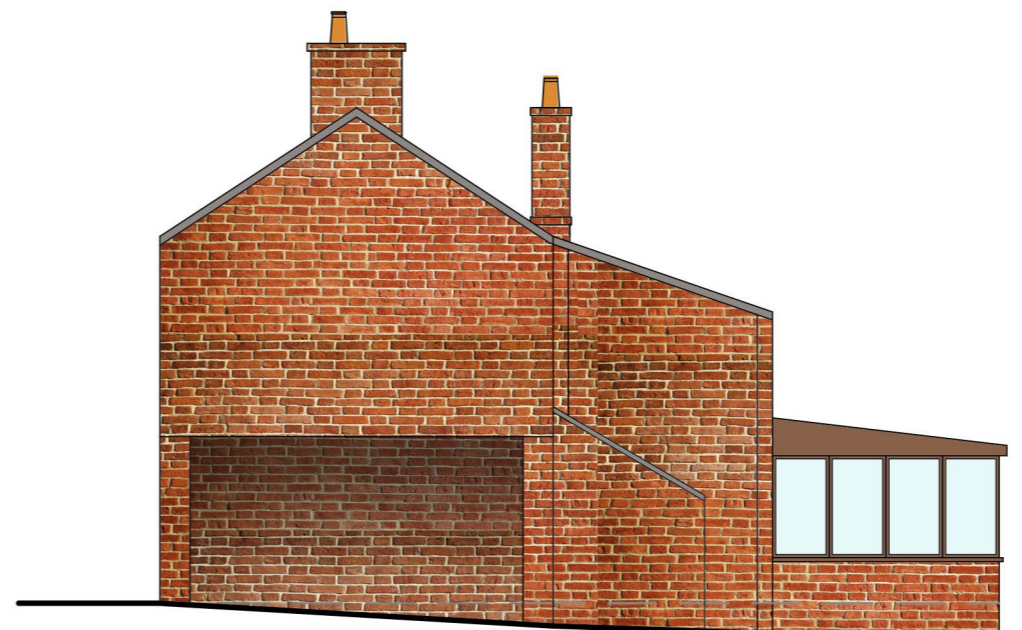

all dimensions to be checked on site and architect notified of any discrepancies prior to commencement.
do not scale.

West Elevation

East Elevation

North Elevation

South Elevation

rev: date: comment(s): name:

status: **PLANNING**

client: **MS L MEACHEM**

job: **THE OLD SWAN INN**

title: **EXISTING ELEVATIONS**

date: **FEB 2024** scale @ a3: **1:100**

job no. **24.07** drg no. **04**

THE RURAL ARCHITECT