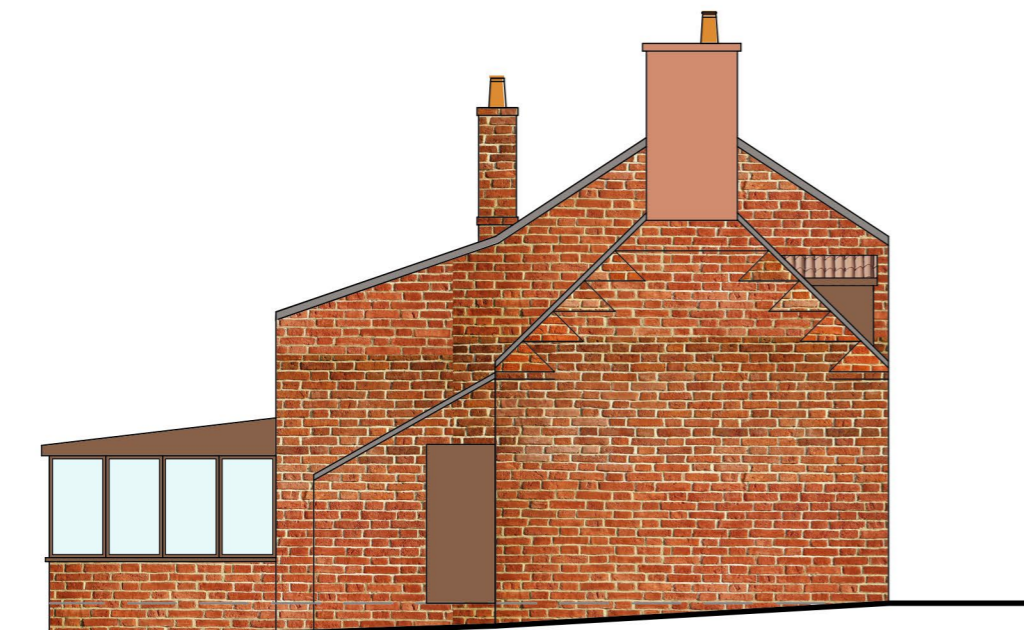

all dimensions to be checked on site and architect notified of any discrepancies prior to commencement.
do not scale.

West Elevation

East Elevation

North Elevation

South Elevation

rev: date: comment(s): name:

status: **PLANNING**

client: **MS L MEACHEM**

job: **THE OLD SWAN INN**

title: **EXISTING ELEVATIONS**

date: **FEB 2024** scale @ a3: **1:100**

job no. **24.07** drg no. **04**

THE RURAL ARCHITECT