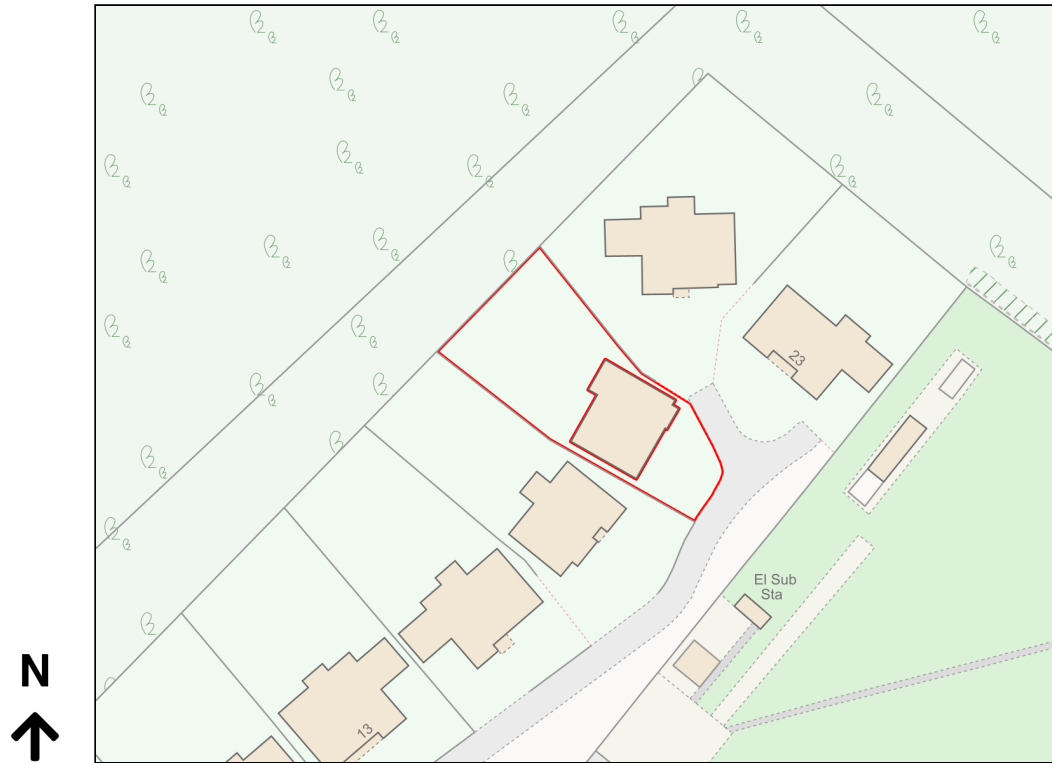

Location Plan

Site Address: 19, Priest Hill Close, Epsom, KT17 3FD

Date Produced: 12-Mar-2024

Scale: 1:1250 @A4

Planning Portal Reference: PP-12884283v1