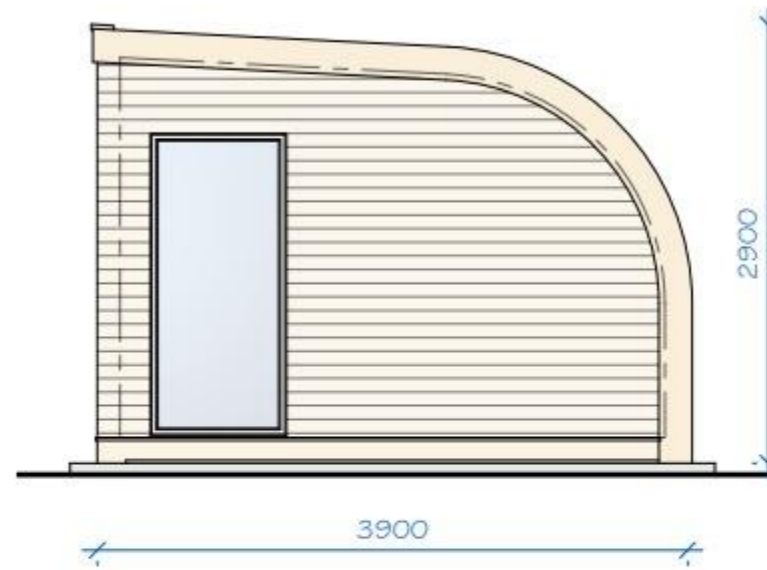

Elevation - Side
Scale - 1:50 @ A3

Elevation - Side
Scale - 1:50 @ A3

Elevation - Front
Scale - 1:50 @ A3

Floor Plan - Ground
Scale - 1:50 @ A3

Elevation - Back
Scale - 1:50 @ A3

'New' Cabin Josie Pod

Materials

- Cladding - 22mm Log Board (Painted With Sadolin Extra)
- Roof Tiles - Lightweight Steel (Grey)
- Doors & Windows - uPVC Anthracite (Grey)
- Timber - Redwood

All dimensions in mm (unless otherwise stated)