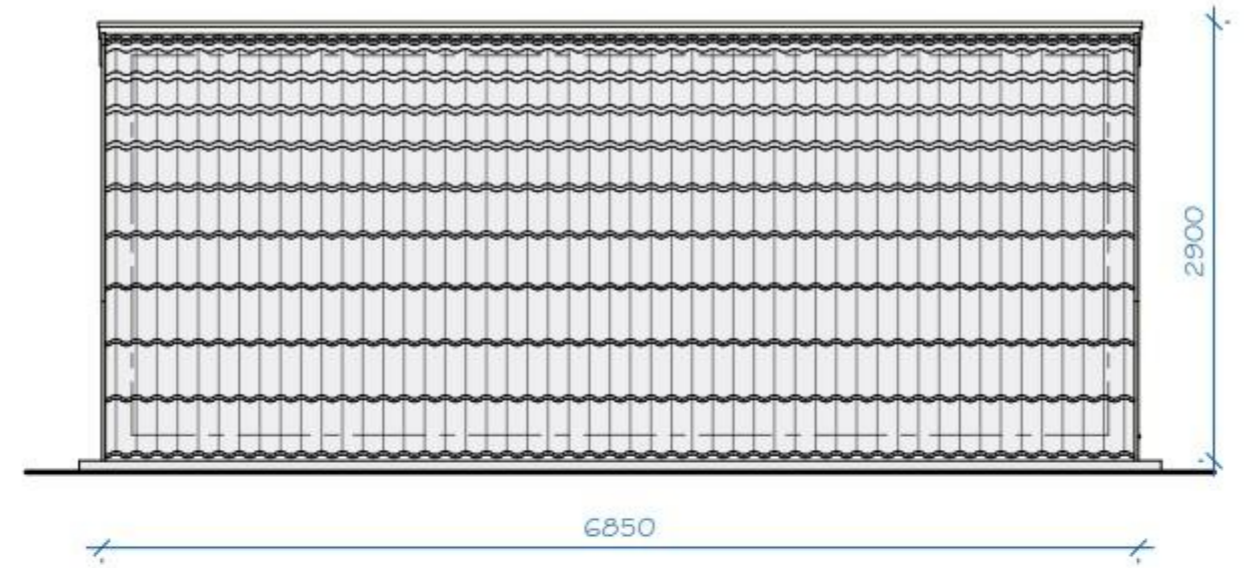

Elevation - Side
Scale - 1:50 @ A3

Elevation - Side
Scale - 1:50 @ A3

Elevation - Front
Scale - 1:50 @ A3

Floor Plan - Ground
Scale - 1:50 @ A3

Elevation - Back
Scale - 1:50 @ A3

'New' Cabin Josie Pod

Materials

- Cladding - 22mm Log Board (Painted With Sadolin Extra)
- Roof Tiles - Lightweight Steel (Grey)
- Doors & Windows - uPVC Anthracite (Grey)
- Timber - Redwood

All dimensions in mm (unless otherwise stated)