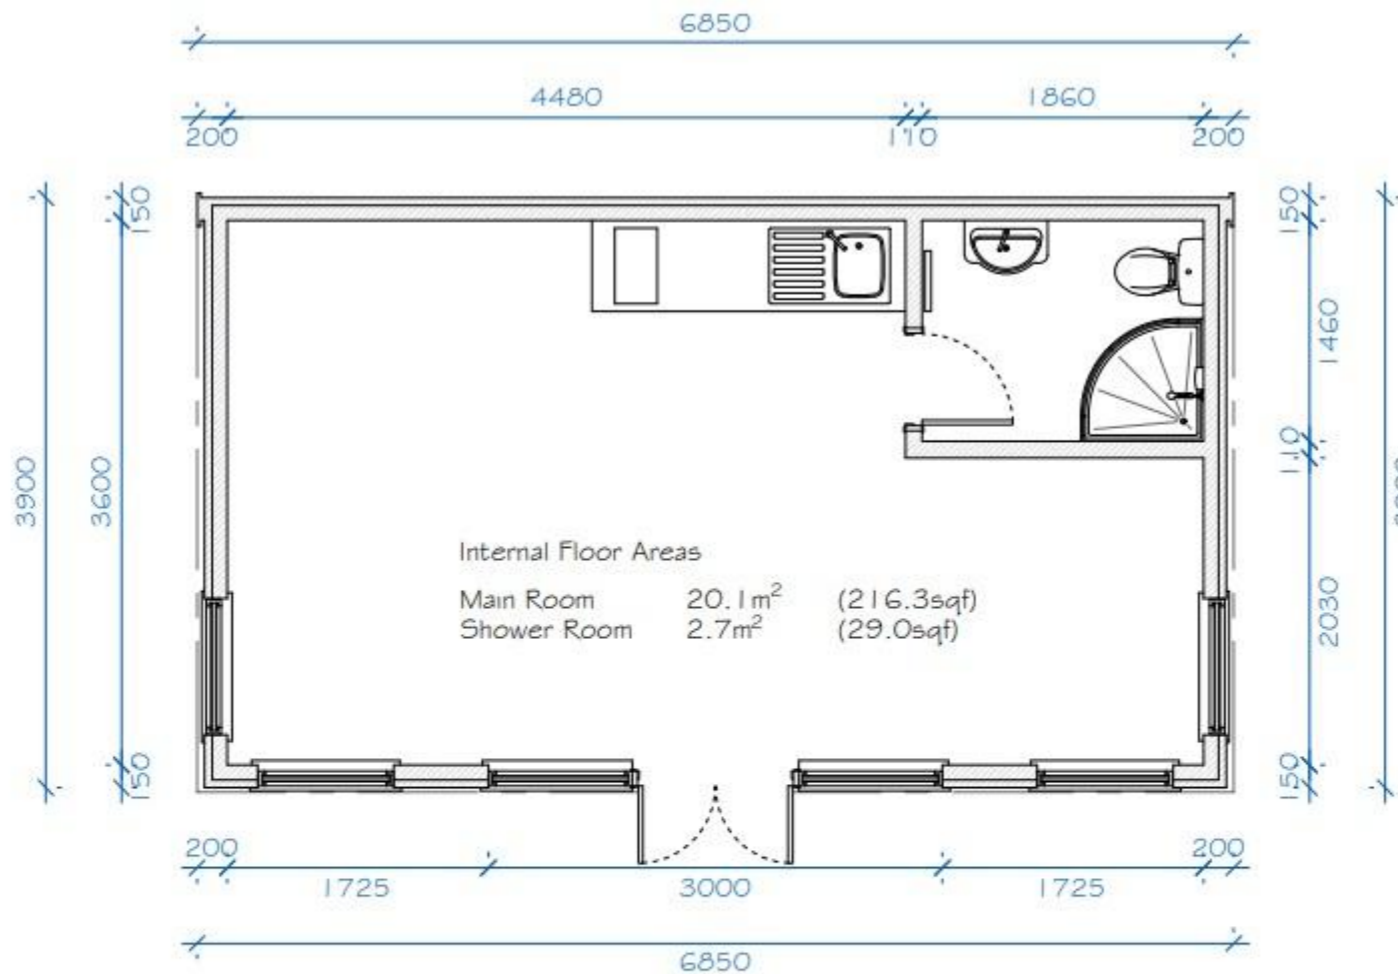

Elevation - Side
Scale - 1:50 @ A3

Elevation - Side
Scale - 1:50 @ A3

Elevation - Front
Scale - 1:50 @ A3

Floor Plan - Ground
Scale - 1:50 @ A3

Elevation - Back
Scale - 1:50 @ A3

'New' Cabin Josie Pod

Materials

- Cladding - 22mm Log Board (Painted With Sadolin Extra)
- Roof Tiles - Lightweight Steel (Grey)
- Doors & Windows - uPVC Anthracite (Grey)
- Timber - Redwood

All dimensions in mm (unless otherwise stated)