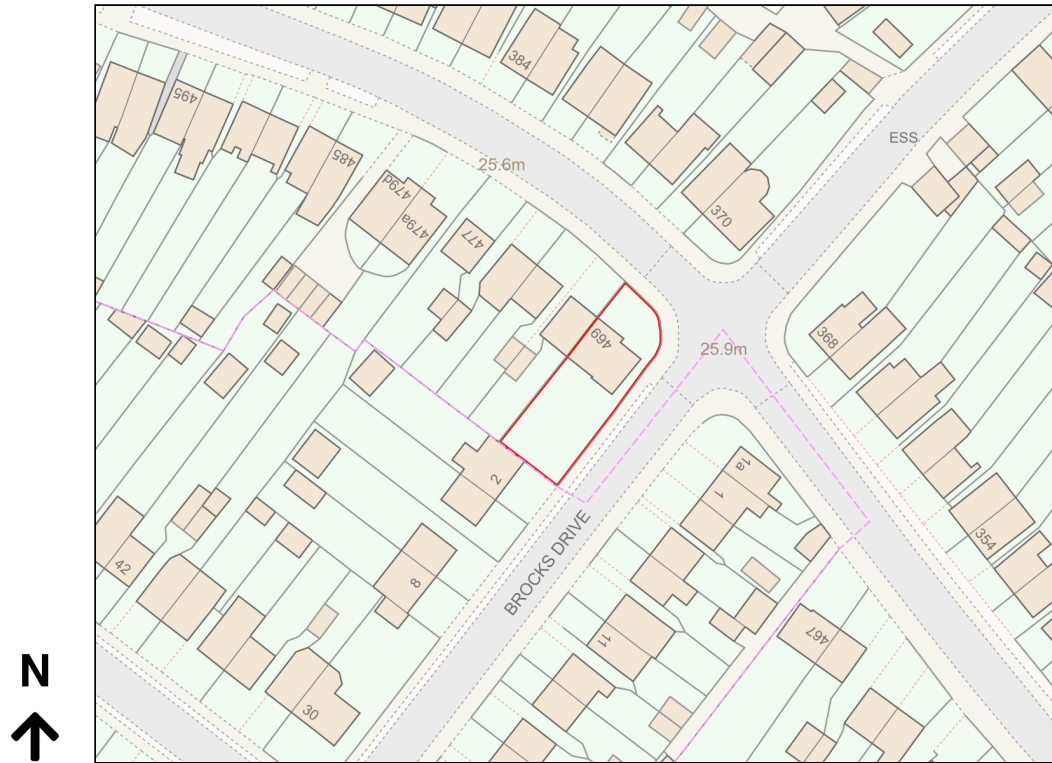

Location Plan

Site Address: 469, Gander Green Lane, North Cheam, SM3 9RA

Date Produced: 07-Feb-2024

Scale: 1:1250 @A4

Planning Portal Reference: PP-12775363v1