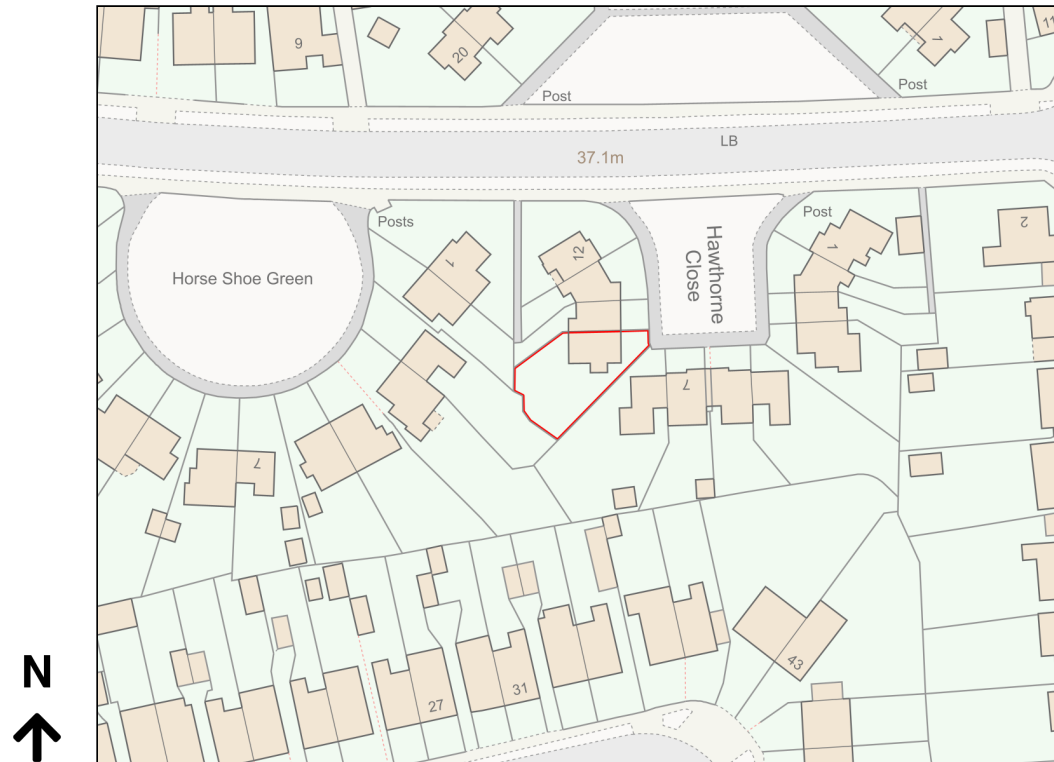

Location Plan

Site Address: 9, Hawthorne Close, Sutton, SM1 3LR

Date Produced: 26-Mar-2024

Scale: 1:1250 @A4

Planning Portal Reference: PP-12918832v1