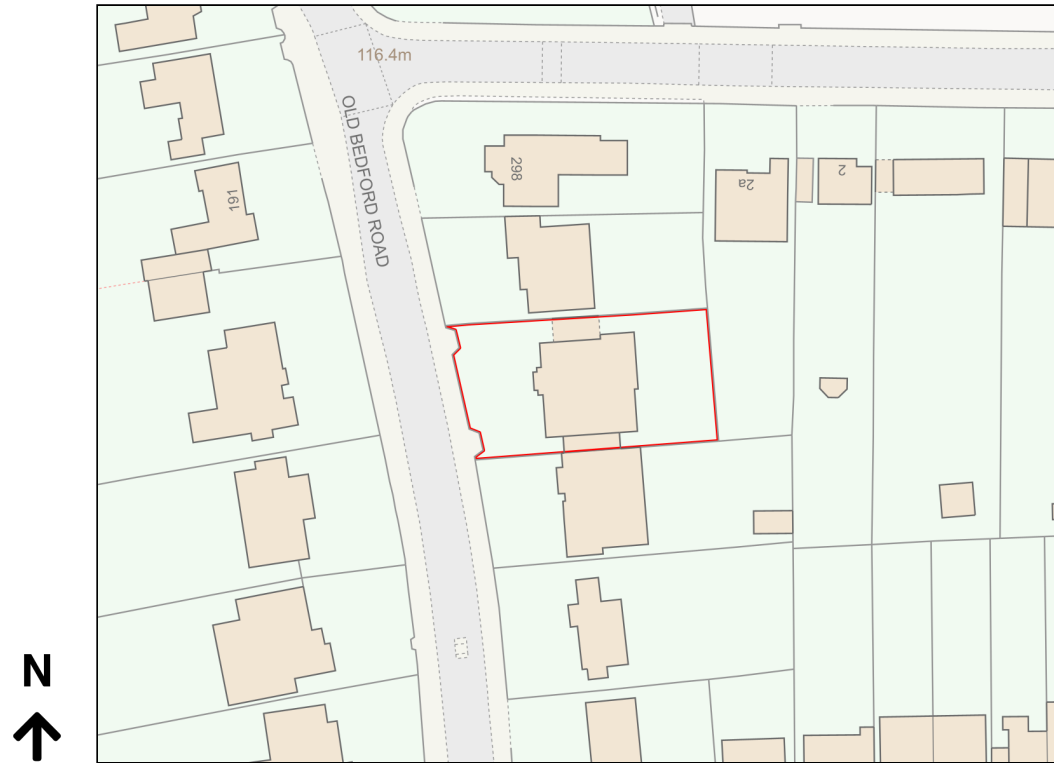

Location Plan

Site Address: 294, Old Bedford Road, Luton, LU2 7EJ

Date Produced: 10-Mar-2024

Scale: 1:1250 @A4

Planning Portal Reference: PP-12778486v2