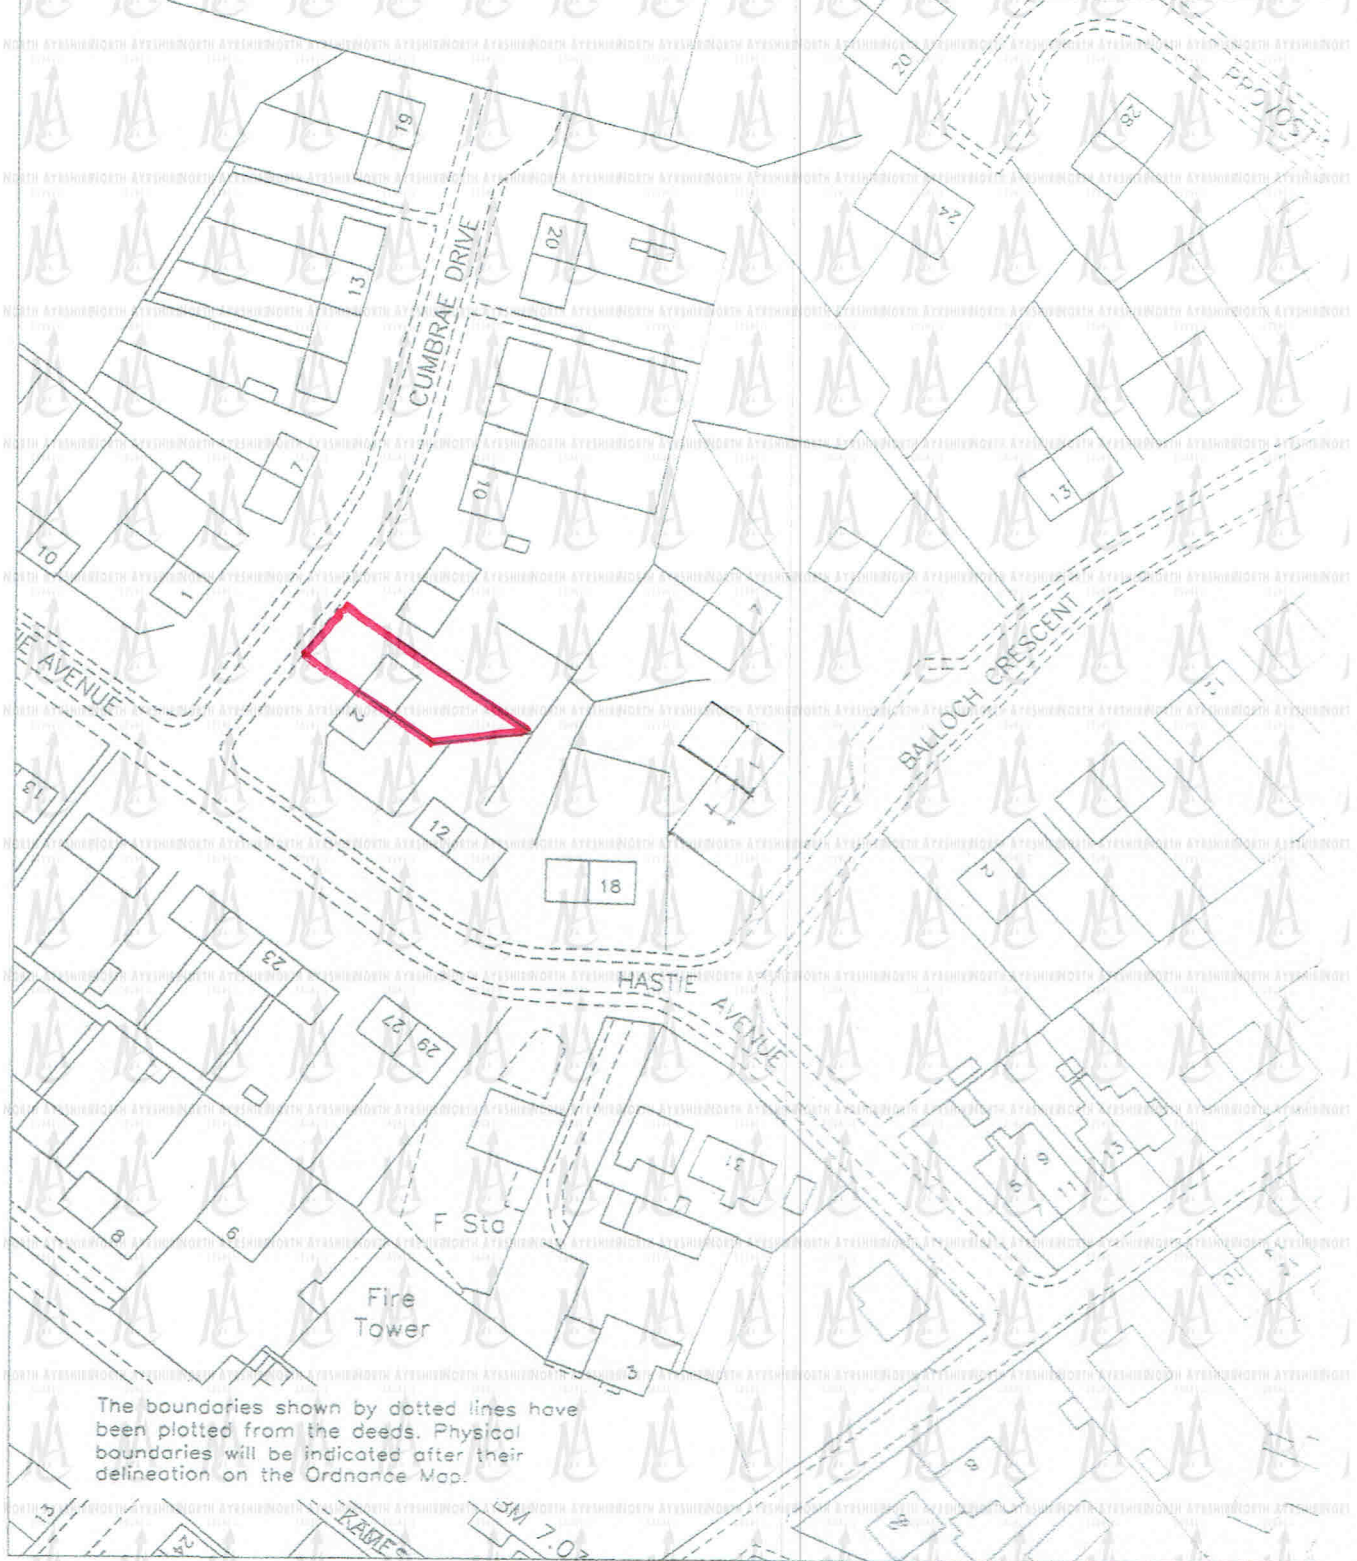

ORDNANCE SURVEY NATIONAL GRID REFERENCE

Scale

1/1250

Survey Scale

NS1655 NS1755

CROWN COPYRIGHT © - This copy has been produced from the ROS Digital Mapping System on 15/02/2001 and was made with the authority of Ordnance Survey pursuant to the Copyright, Designs and Patents Act 1988. Unless that act provides a relevant exception to copyright, the copy must not be copied without the prior permission of the copyright owner.

The boundaries shown by dotted lines have been plotted from the deeds. Physical boundaries will be indicated after their delineation on the Ordnance Map.

KAME

BM 7.0