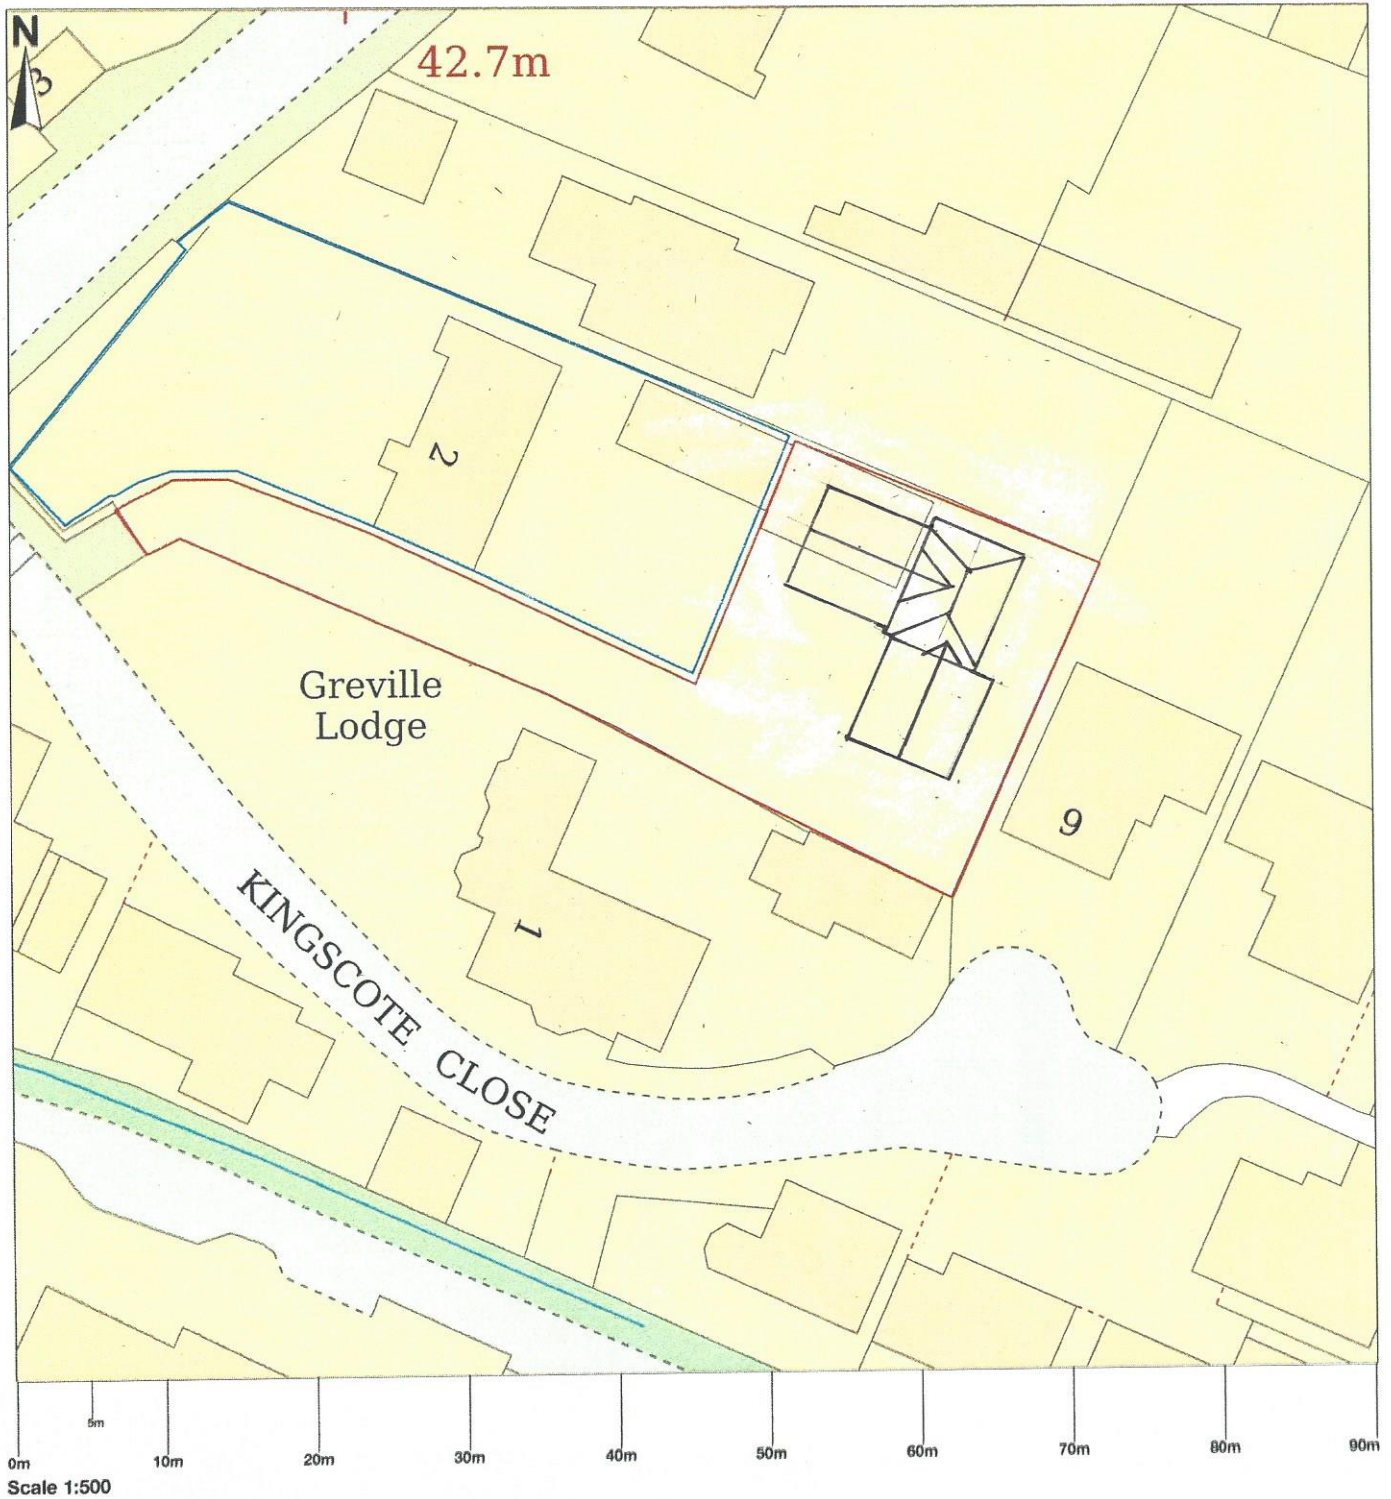

## Block Plan 1:500, 2 Brookfield Road, Churchdown, GL3 2NZ

© Crown copyright and database rights 2024 OS 100054135. Map area bounded by: 388664,219661  
388754,219751. Produced on 19 March 2024 from the OS National Geographic Database. Supplied by  
UKPlanningMaps.com. Unique plan reference: b90e//1075674/1448463