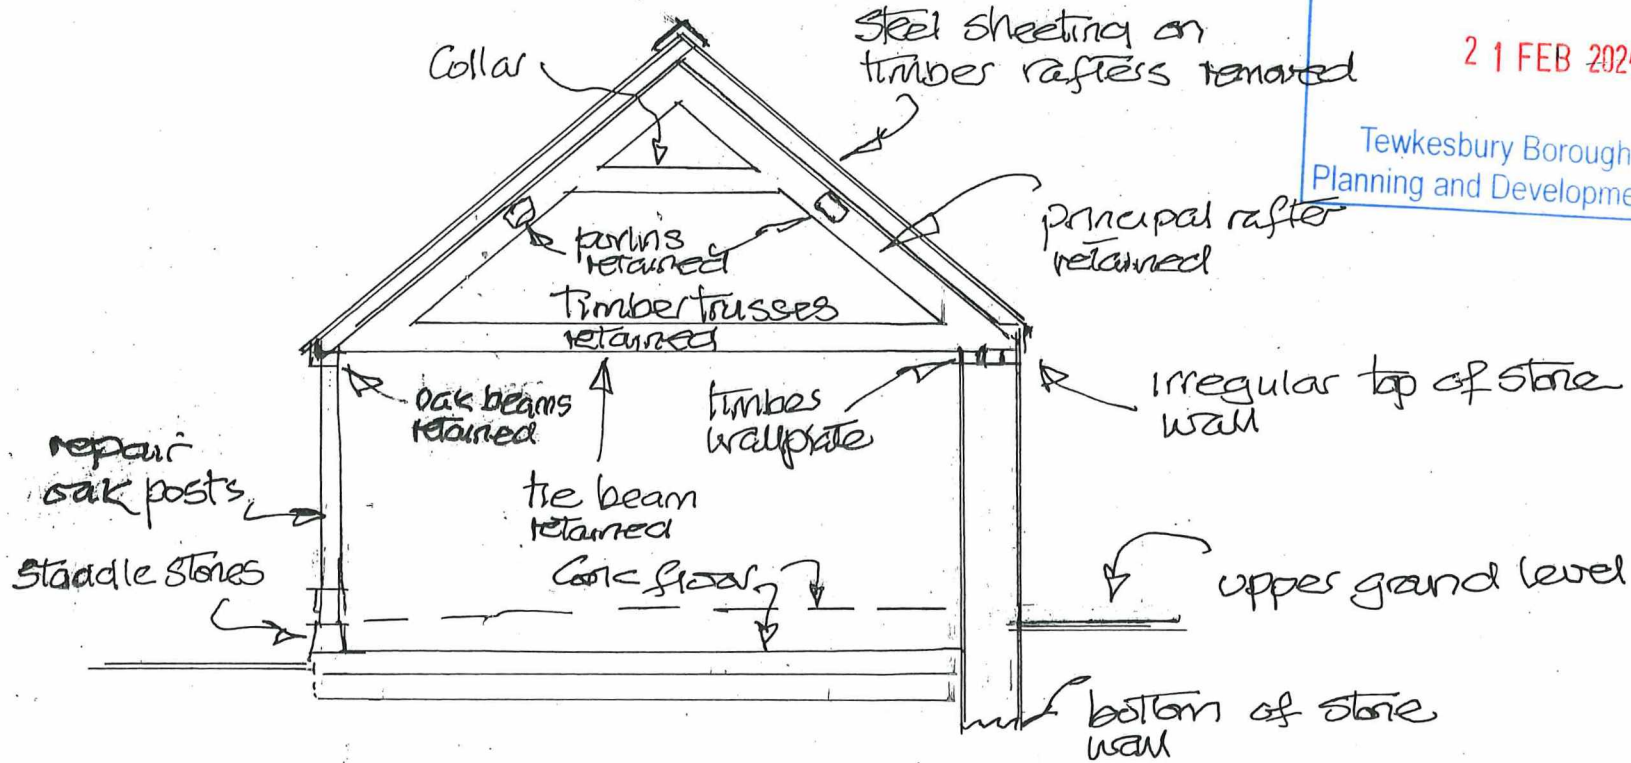

Revision

A Redrawn Dec 2022

Received

21 FEB 2024

Tewkesbury Borough Council
Planning and Development Services

SECTION 'A'

TYTHE FARM, GOPSHILL LADE,
GRETTON, GLOS. GL54 5ET.
BUILDING 'B' - SECTION AS EXISTING
21:1935:11A DECEMBER 2022 1:50
Dennis L Rayton. Tel 01242 620818