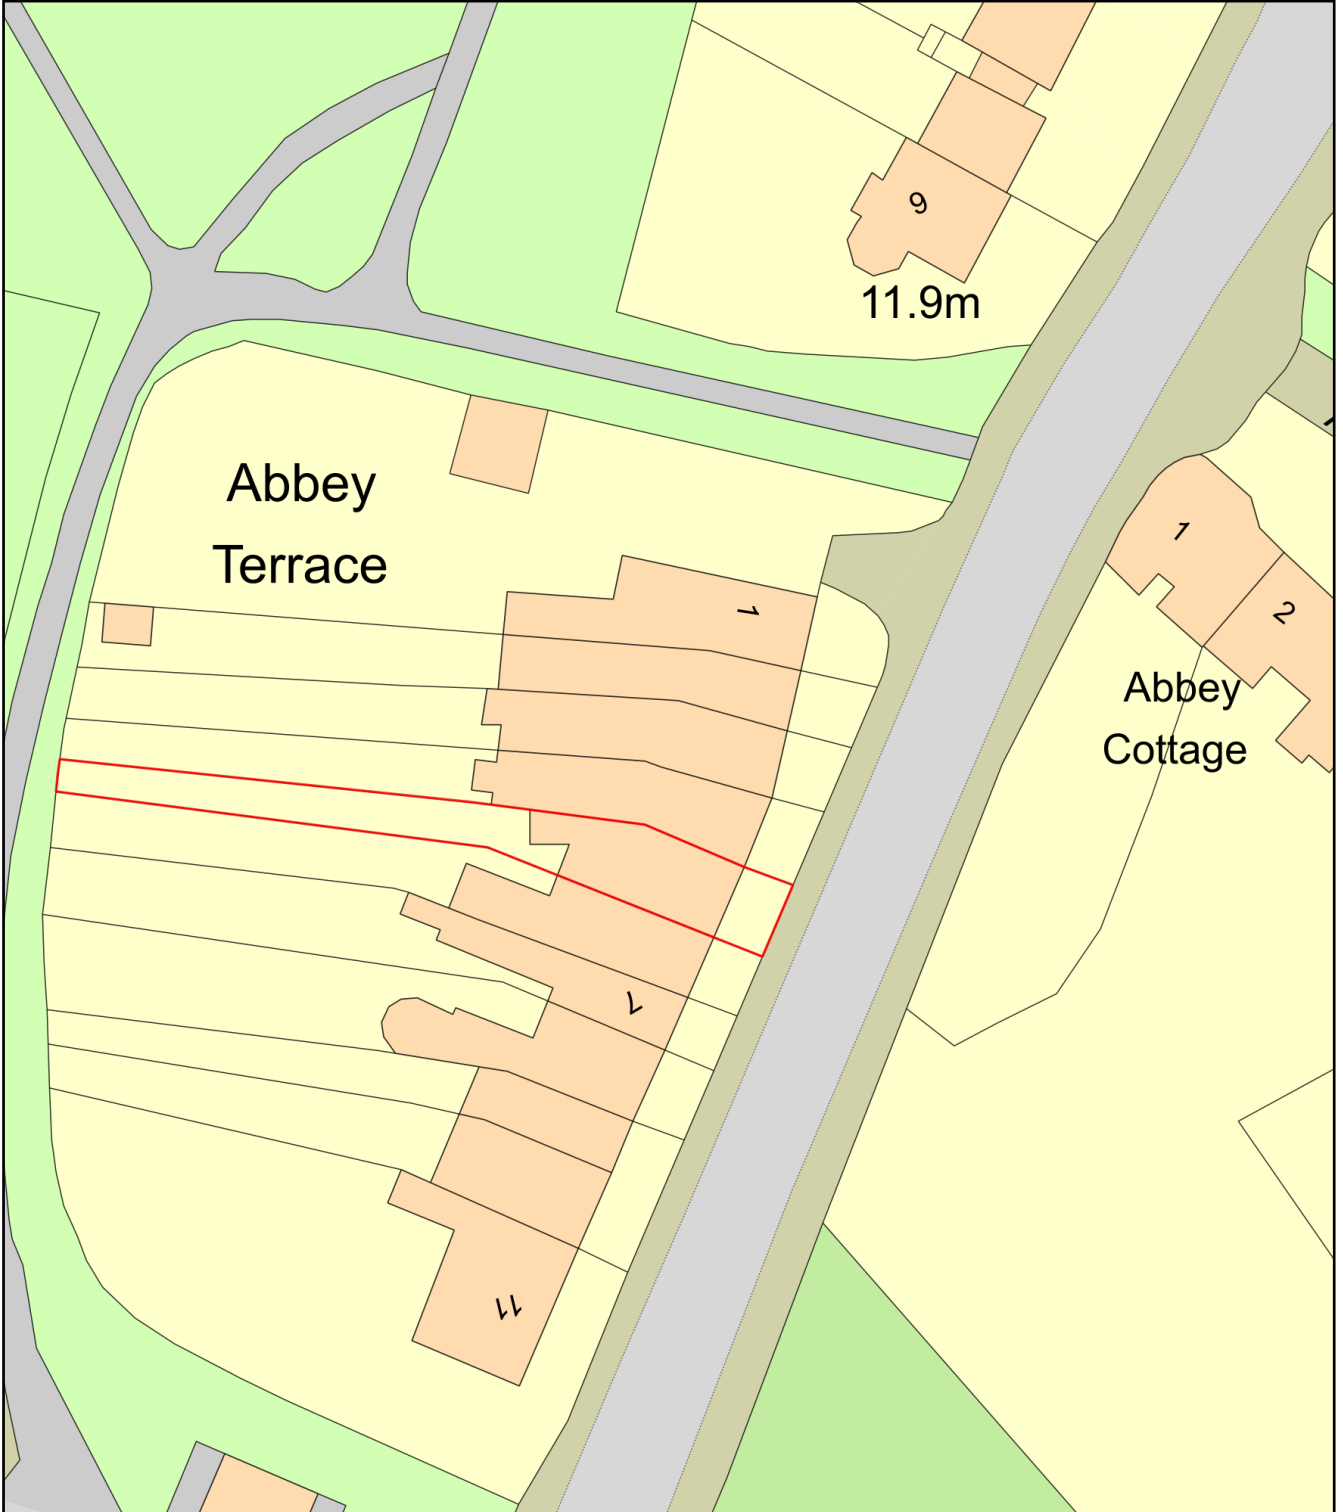

5 Abbey Terrace

Plan Produced for: Simon Veal

Date Produced: 20 Mar 2024

Plan Reference Number: TQRQM24080075529109

Scale: 1:500 @ A4