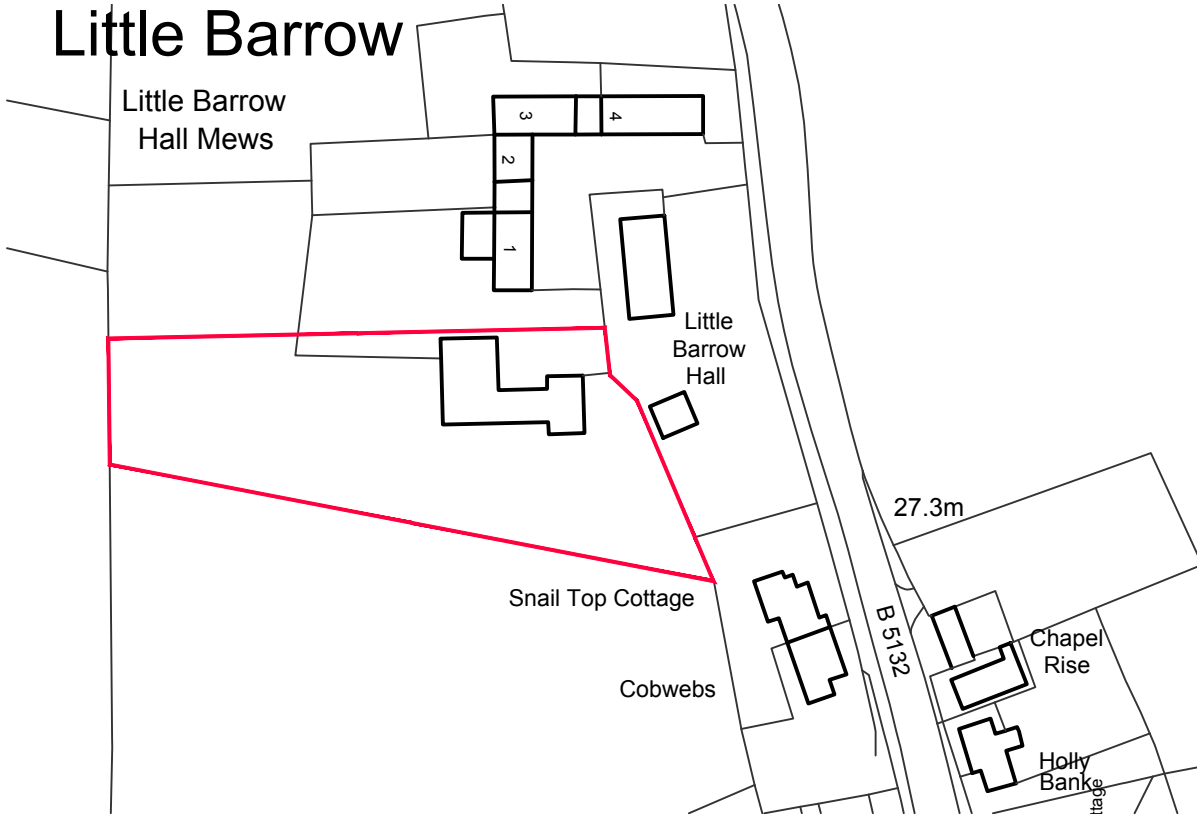

Little Barrow

0	TS	05.12.2023	First issue.
Rev.	By	Date	Description

Client
Mr. Nick Garland & Mrs. Elizabeth Young

Project
1A Little Barrow Hall Mews
Station Lane
Chester
CH3 7JW

Drawing Title
Location Plan

Drawn By	TS	Date	Nov 2023
Job No.	P465	Status	Planning
Dwg No. L04	Rev. 0	Scale@ A4	1:1250

ARCHITECTURE WORKS
RESIDENTIAL COMMERCIAL INDUSTRIAL

The Coach House
Warrington Road
Mickle Trafford
Chester
CH2 4EA