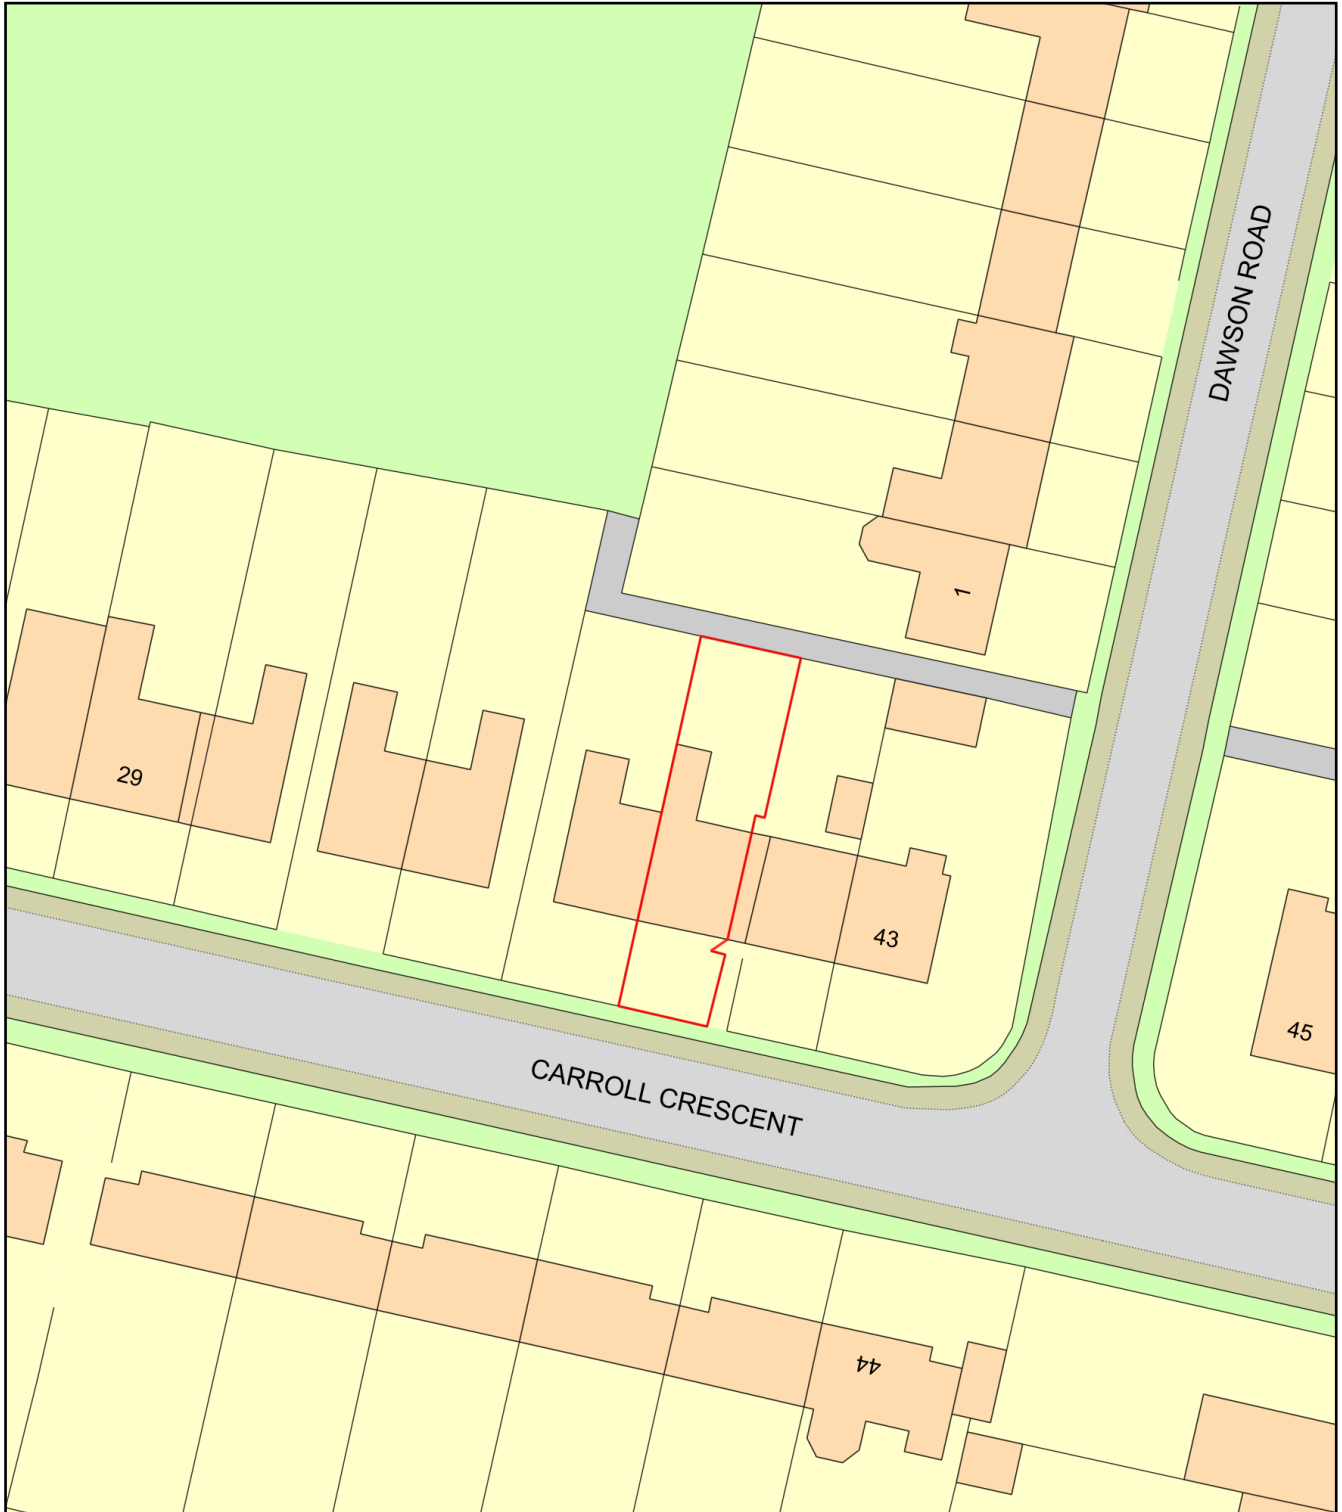

39 Carroll Crescent, Ormskirk, Lancashire, L39 1PY - Location Plan

Plan Produced for: Application to drop the kerb

Date Produced: 05 Mar 2024

Plan Reference Number: TQRQM24065213812919

Scale: 1:500 @ A4