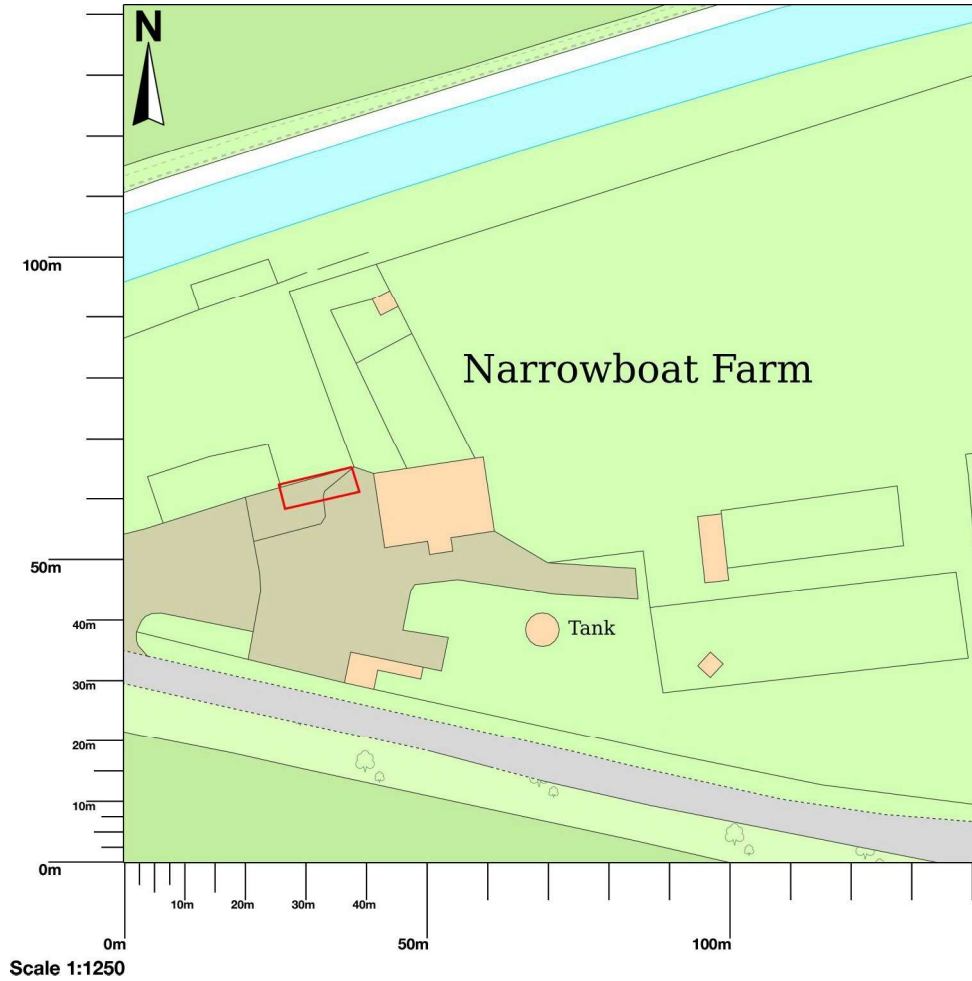

Narrowboat Farm, Linlithgow, EH49 6QY

Narrowboat Farm, Linlithgow, EH49 6QY

side view

**3.2m
high**

10.8m long

end view

**3.6m
wide**

Floor plan: single storey, open plan, no walls or rooms