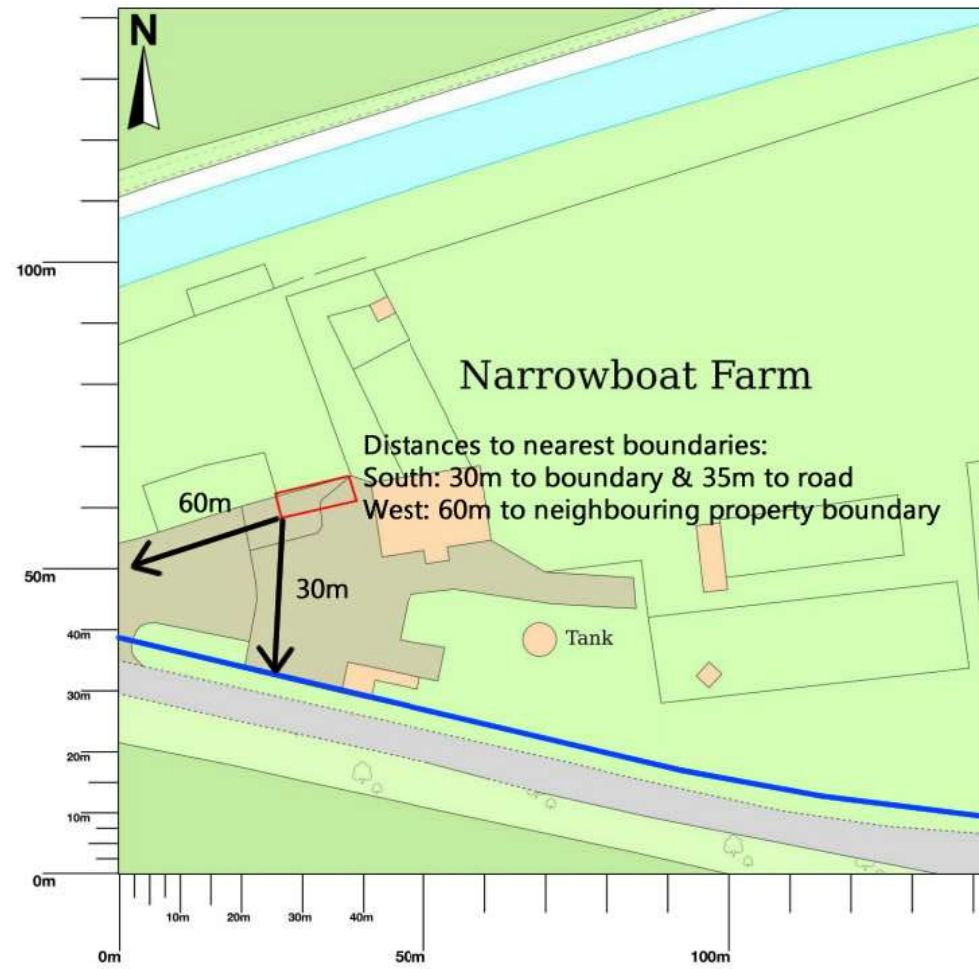

Narrowboat Farm, Linlithgow, EH49 6QY

Narrowboat Farm, Linlithgow, EH49 6QY

side view

**3.2m
high**

10.8m long

end view

**3.6m
wide**

Floor plan: single storey, open plan, no walls or rooms