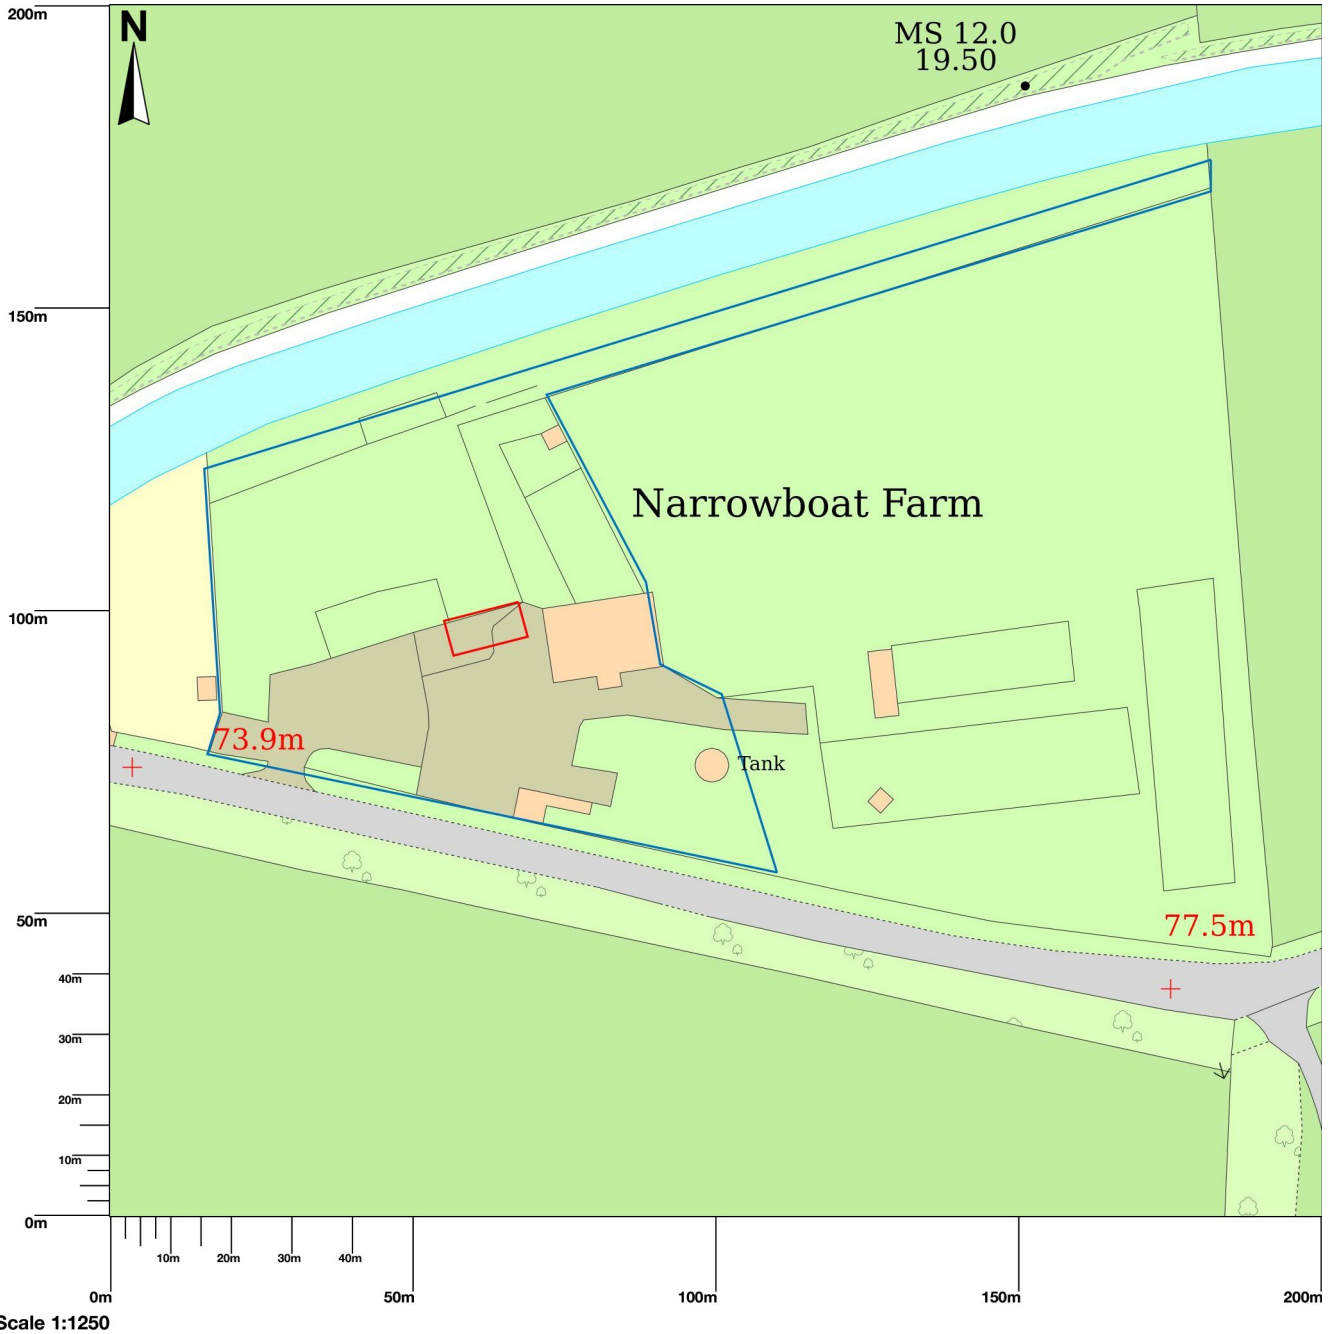

Narrowboat Farm, Linlithgow, EH49 6QY

Narrowboat Farm, Linlithgow, EH49 6QY

side view

**3.2m
high**

10.8m long

end view

**3.6m
wide**

Floor plan: single storey, open plan, no walls or rooms