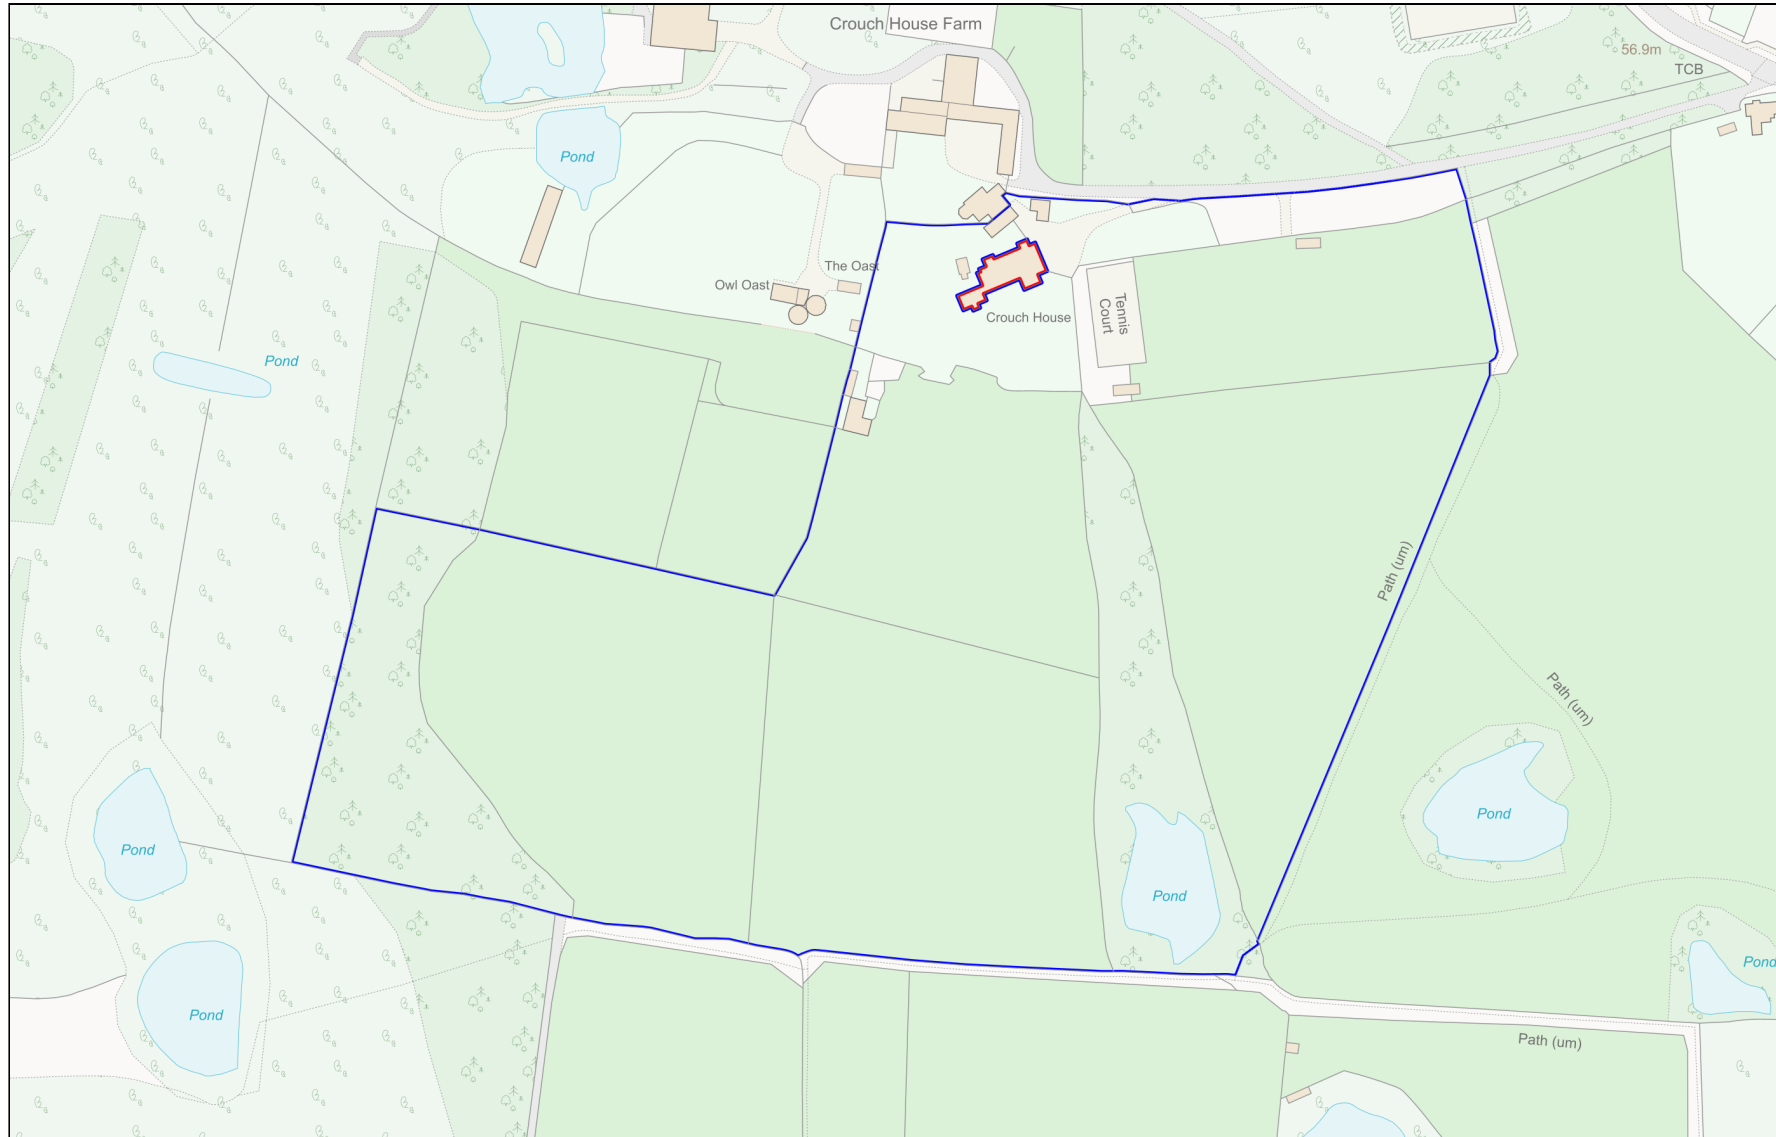

Location Plan

Site Address: Crouch House, Crouch House Road, Edenbridge, TN8 5LQ

Date Produced: 25-Feb-2024

Scale: 1:2500 @A4

Planning Portal Reference: PP-12833574v1