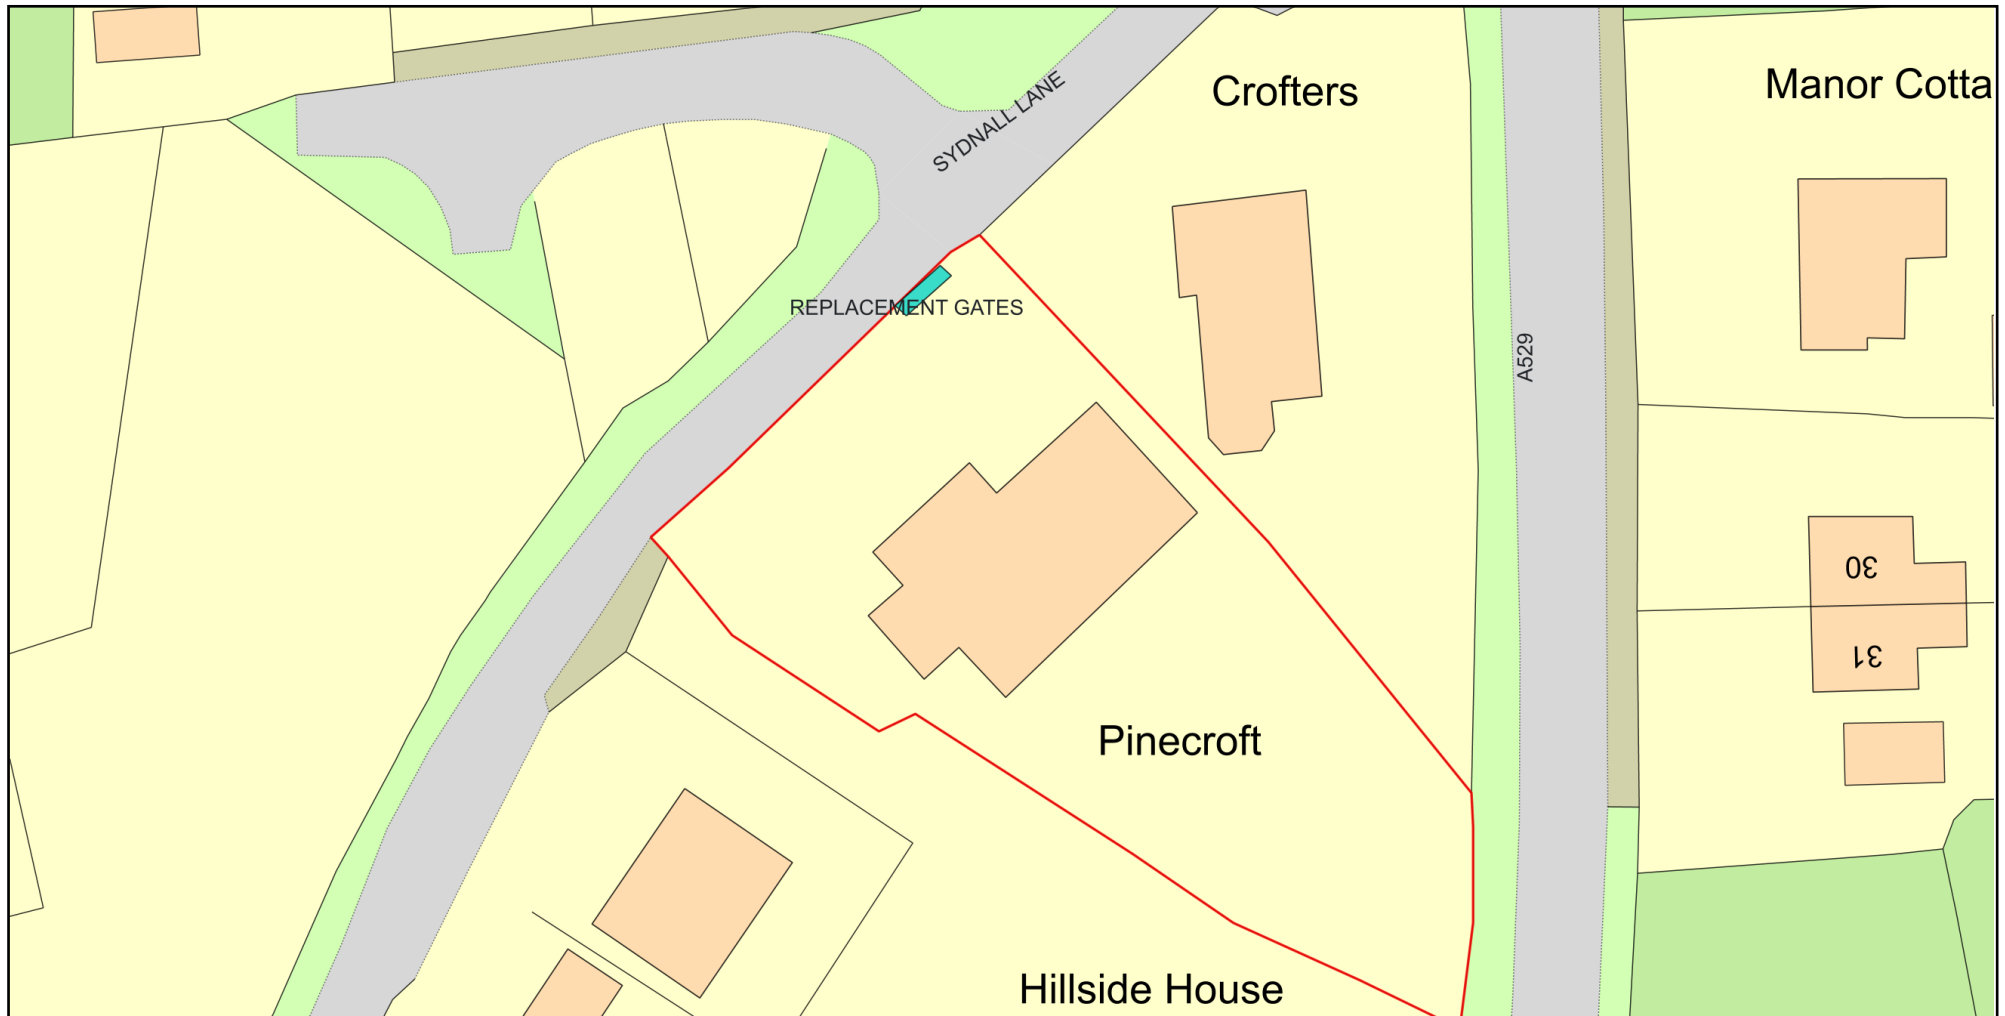

Site Plan - Replacement Gates - Pine Croft, Sydnall Lane, TF9 2AR

Plan Produced for: Andrew Parsons

Date Produced: 27 Mar 2024

Plan Reference Number: TQRQM24087164817973

Scale: 1:500 @ A4

© Crown copyright and database rights 2023 OS 100042766