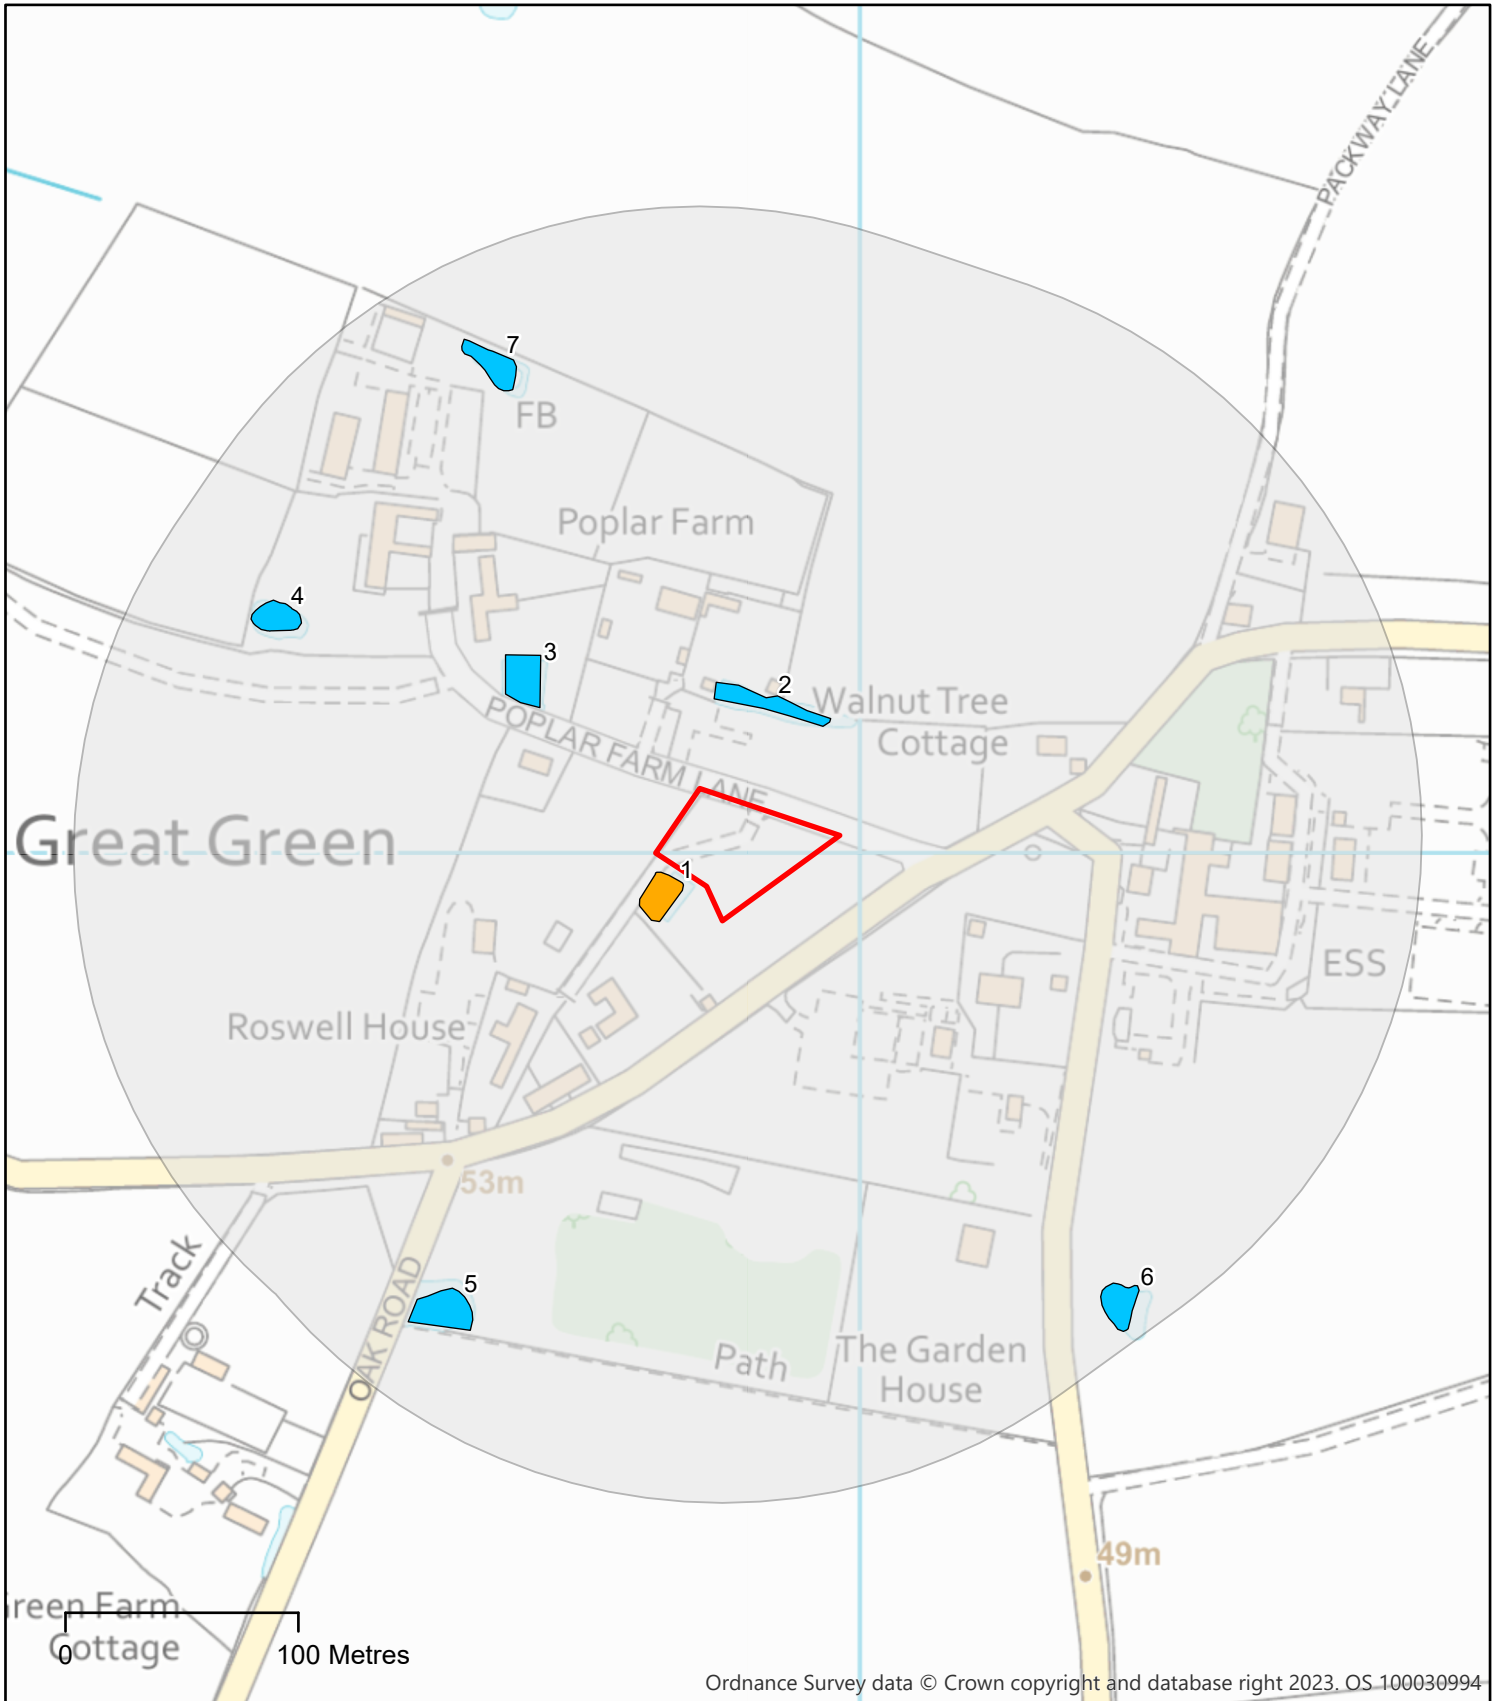

DLL ENQ NOSU 00223- SINGLE DWELLING, LAND AT NAVARAC

Ordnance Survey data © Crown copyright and database right 2023. OS 100030994

Ponds: GCN Presence per Survey

Site Boundary 

250m Buffer 

- No Survey 
- Absent 
- Present 