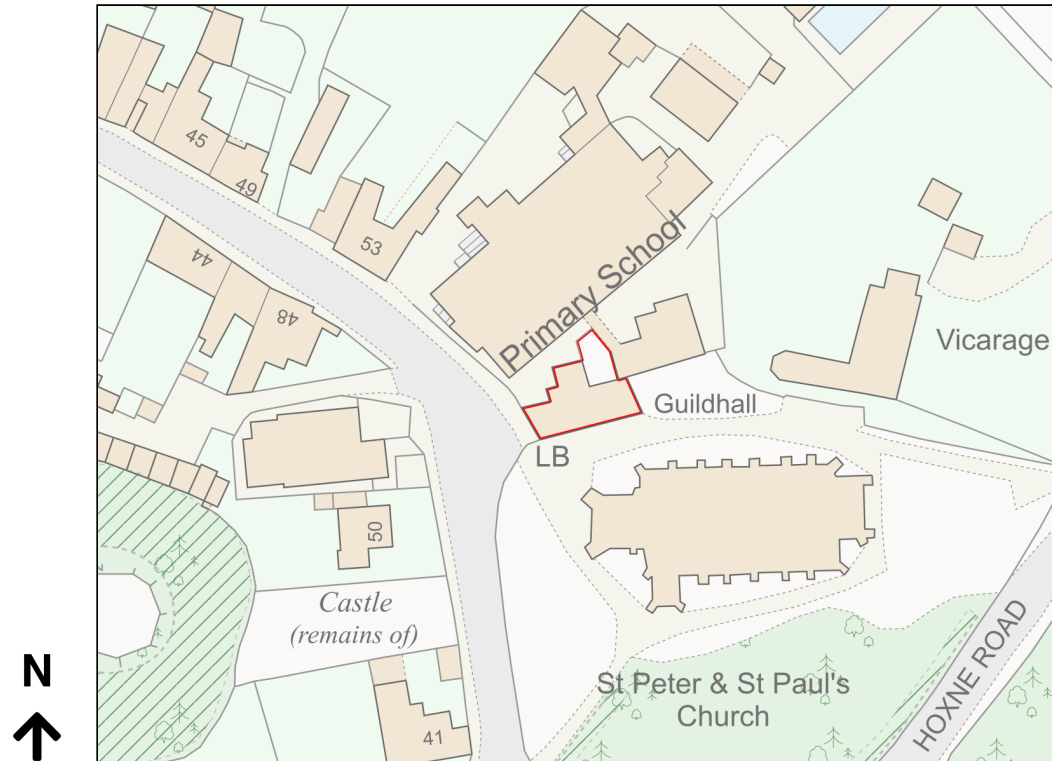

# Location Plan

Site Address: The Guildhall, Church Street, Eye, IP23 7BD

Date Produced: 28-Mar-2024

Scale: 1:1250 @A4

Planning Portal Reference: PP-12935198v1