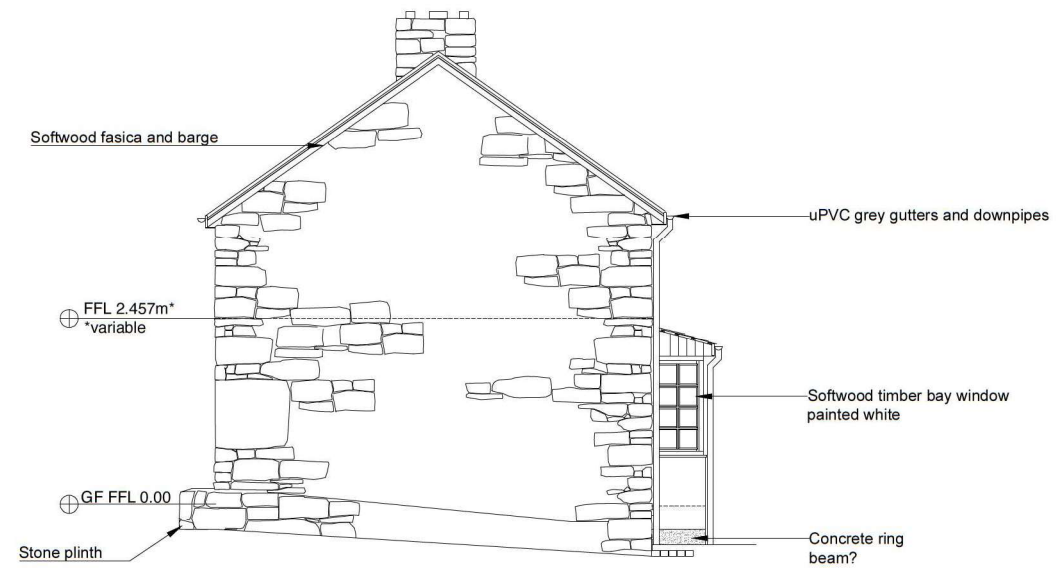

NORTH ELEVATION
Scale 1:100

EAST ELEVATION
Scale 1:100

SOUTH ELEVATION
Scale 1:100

WEST ELEVATION
Scale 1:100

Drawing is copyright of RRA Architecture Ltd.
 Check all dimensions on site
 Do not scale from this drawing
 Dimensions in millimeters
 To be read in conjunction with all relevant Architects,
 Structural and Services Engineers drawings.
 Errors or discrepancies are to be reported immediately
 to RRA Architecture Ltd.

rev.	details	drawn	date

R Rebecca Richardson
 RRA Architecture Ltd
 Y Dolydd,
 Llantyllin,
 Powys, United Kingdom
 SY22 5LD

Project Name	Y Felin	Project No.	060
Client	Mike and Naomi Perks		
Date	11.09.23		
Scale / Format	1:100 @ A3		
Drawn by	RR		
Drawing Name	EXISTING ELEVATIONS	Drawing No.	A-103