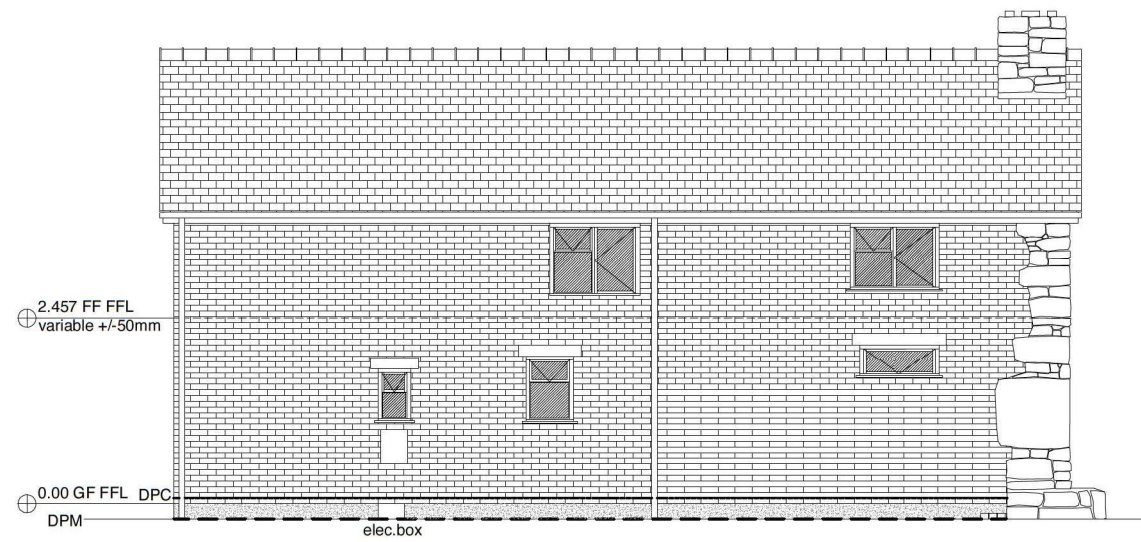

NORTH ELEVATION
Scale 1:100

EAST ELEVATION
Scale 1:100

SOUTH ELEVATION
Scale 1:100

WEST ELEVATION
Scale 1:100

Drawing is copyright of RRA Architecture Ltd.
 Check all dimensions on site
 Do not scale from this drawing
 Dimensions in millimeters
 To be read in conjunction with all relevant Architects,
 Structural and Services Engineers drawings.
 Errors or discrepancies are to be reported immediately
 to RRA Architecture Ltd.

rev.	details	drawn	date

R Rebecca Richardson
 RRA Architecture Ltd
 Y Dolydd,
 Llantyllin,
 Powys, United Kingdom
 SY22 5LD

Project Name	Y Felin	Project No.	060
Client	Mike and Naomi Perks		
Date	11.09.23		
Scale / Format	1:100 @ A3		
Drawn by	RR		
Drawing Name	EXISTING ELEVATIONS	Drawing No.	A-103