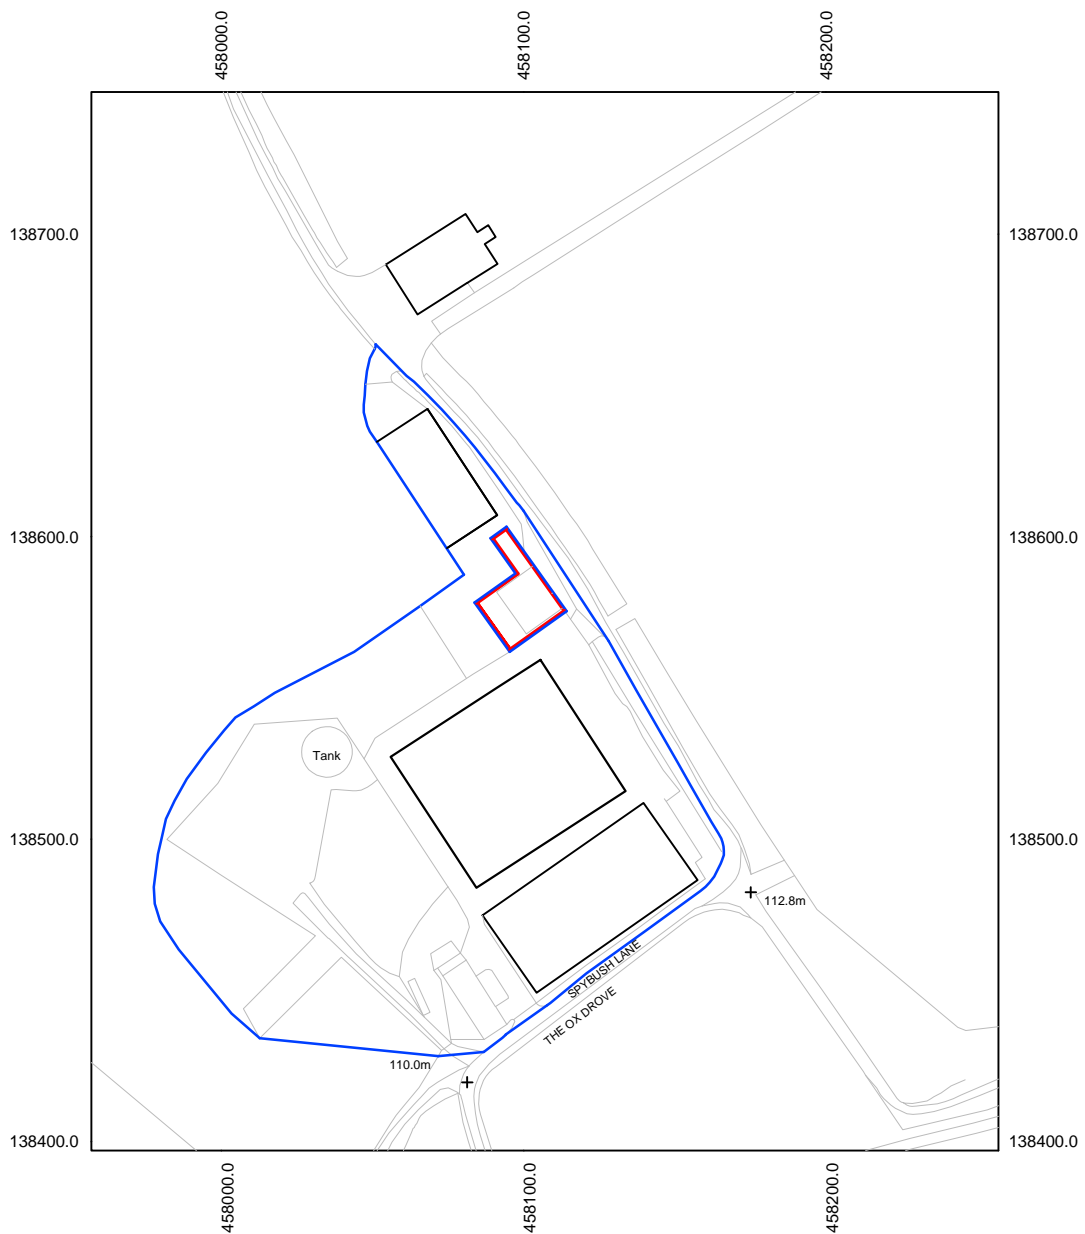

Ordnance Survey

Old Milking Parlour

Moth Farm

Spybush Lane

Brown Candover

S024 9FQ

Production Date: 06 February 2024

Top Left: 457957 138747 Bottom Right: 458257 138397

© Crown copyright and database rights 2024 Ordnance Survey OS100035409.

Reproduction in whole or in part is prohibited without the permission of Ordnance Survey