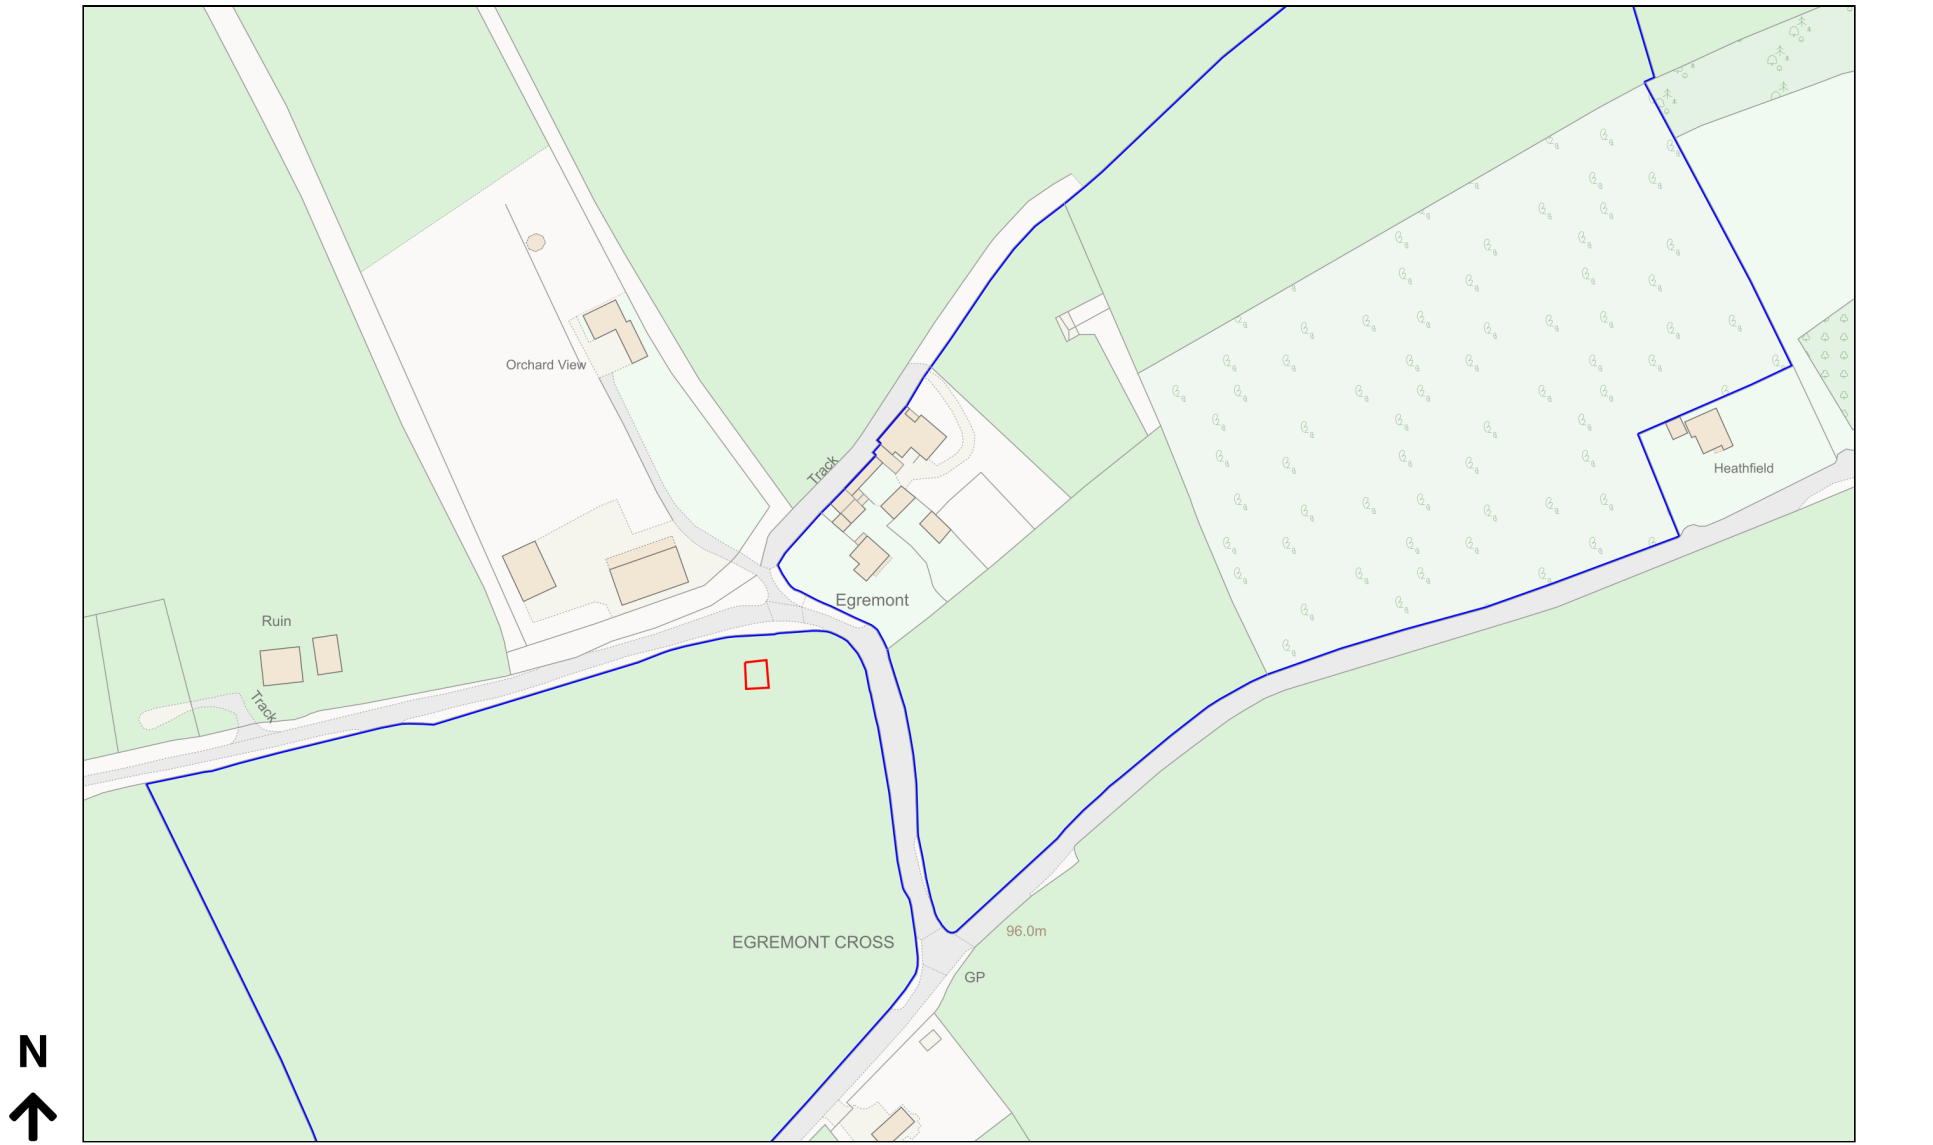

Location Plan

Site Address: Egremont Farm, Lane Past Egremont, Payhembury, EX14 3JA

Date Produced: 29-Feb-2024

Scale: 1:2500 @A4

Planning Portal Reference: PP-12843365v1