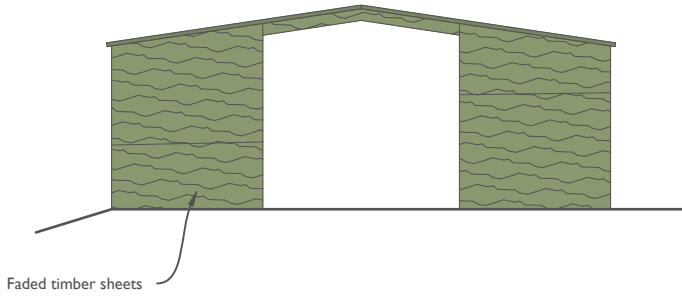

South East Elevation

South West Elevation

North East Elevation

North West Elevation

Floor Plan 

0 1 2 3 4 5m
1:100

58 Lemon Street,
Truro, Cornwall, TR1 2PY

Tel: 01872 272722