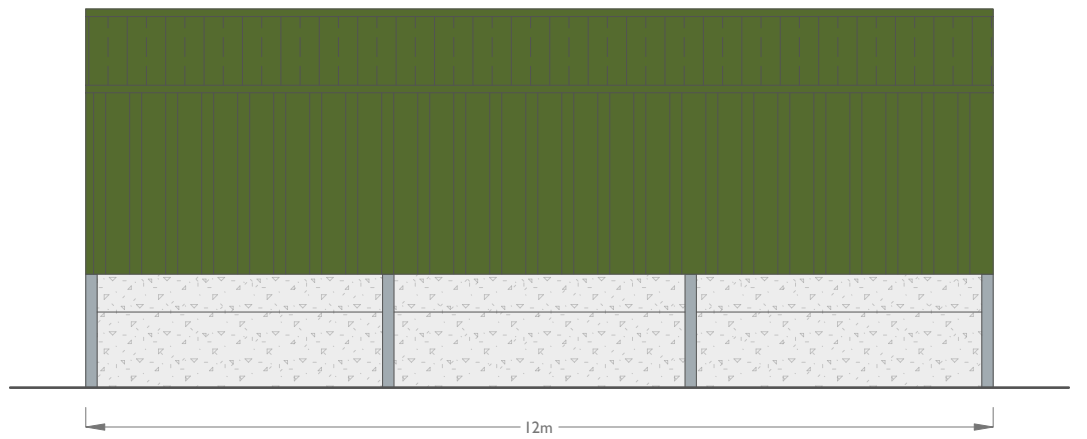

North East Elevation

South East Elevation

North West Elevation

South West Elevation

Floor Plan 

58 Lemon Street,
Truro, Cornwall, TR1 2PY

Tel: 01872 272722

www.lodgeandthomas.co.uk

Client
Mr & Mrs Willis

Site
Mys Hedra Farm
St Buryan
Penzance
Cornwall
TR19 6EJ

Project
Replacement agricultural building

Title
Proposed Building

Drawing No. WILL 105

Scale 1:100 (A3)

Date 22 January 2024

Copyright Lodge & Thomas Chartered Surveyors 2024
All Rights Reserved.