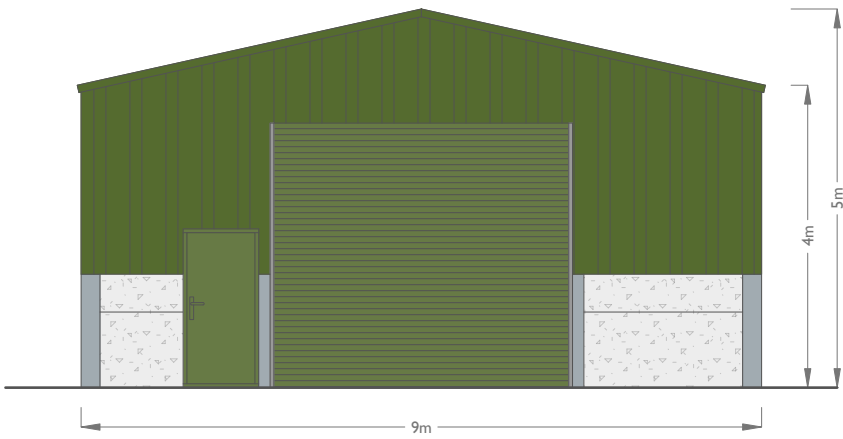

North East Elevation

South East Elevation

North West Elevation

South West Elevation

Floor Plan 

58 Lemon Street,
Truro, Cornwall, TR1 2PY

Tel: 01872 272722

www.lodgeandthomas.co.uk

Client
Mr & Mrs Willis

Site
Mys Hedra Farm
St Buryan
Penzance
Cornwall
TR19 6EJ

Project
Replacement agricultural building

Title
Proposed Building

Drawing No. WILL 105

Scale 1:100 (A3)

Date 22 January 2024

Copyright Lodge & Thomas Chartered Surveyors 2024
All Rights Reserved.