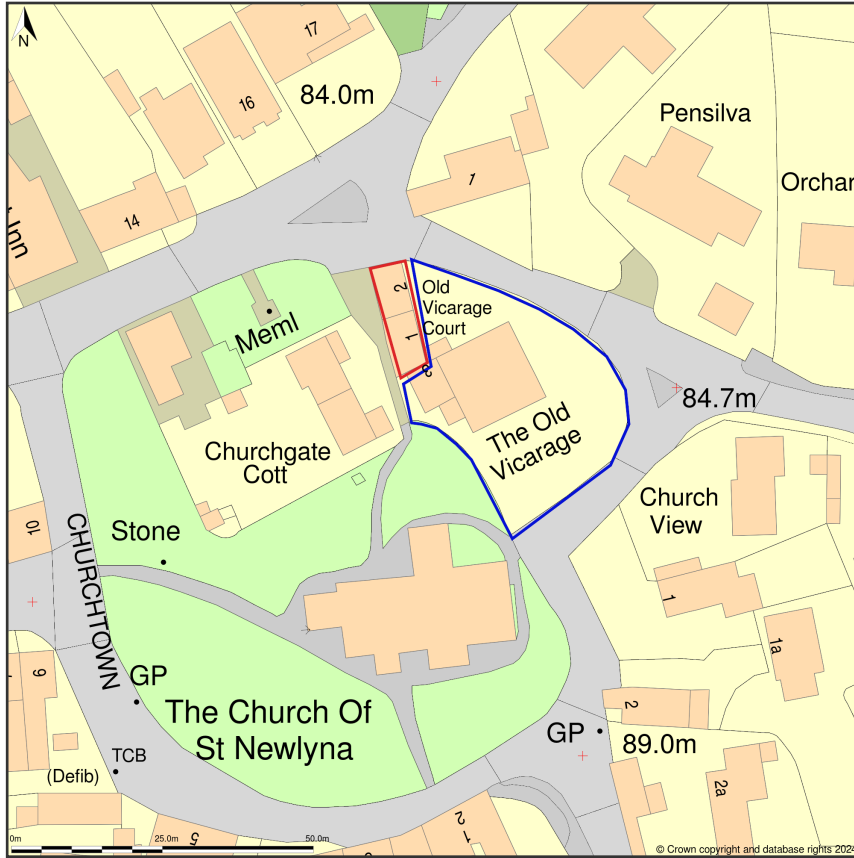

The Old Vicarage, Churchtown, St Newlyn East, Cornwall, TR8 5LJ

Location Plan shows area bounded by: 182818.18, 56306.66 182959.6, 56448.08 (at a scale of 1:1250), OSGridRef: SW82885637. The representation of a road, track or path is no evidence of a right of way. The representation of features as lines is no evidence of a property boundary.

Produced on 27th Mar 2024 from the Ordnance Survey National Geographic Database and incorporating surveyed revision available at this date. Reproduction in whole or part is prohibited without the prior permission of Ordnance Survey. © Crown copyright 2024. Supplied by www.buyaplan.co.uk a licensed Ordnance Survey partner (100053143). Unique plan reference: #00889479-BF7938.