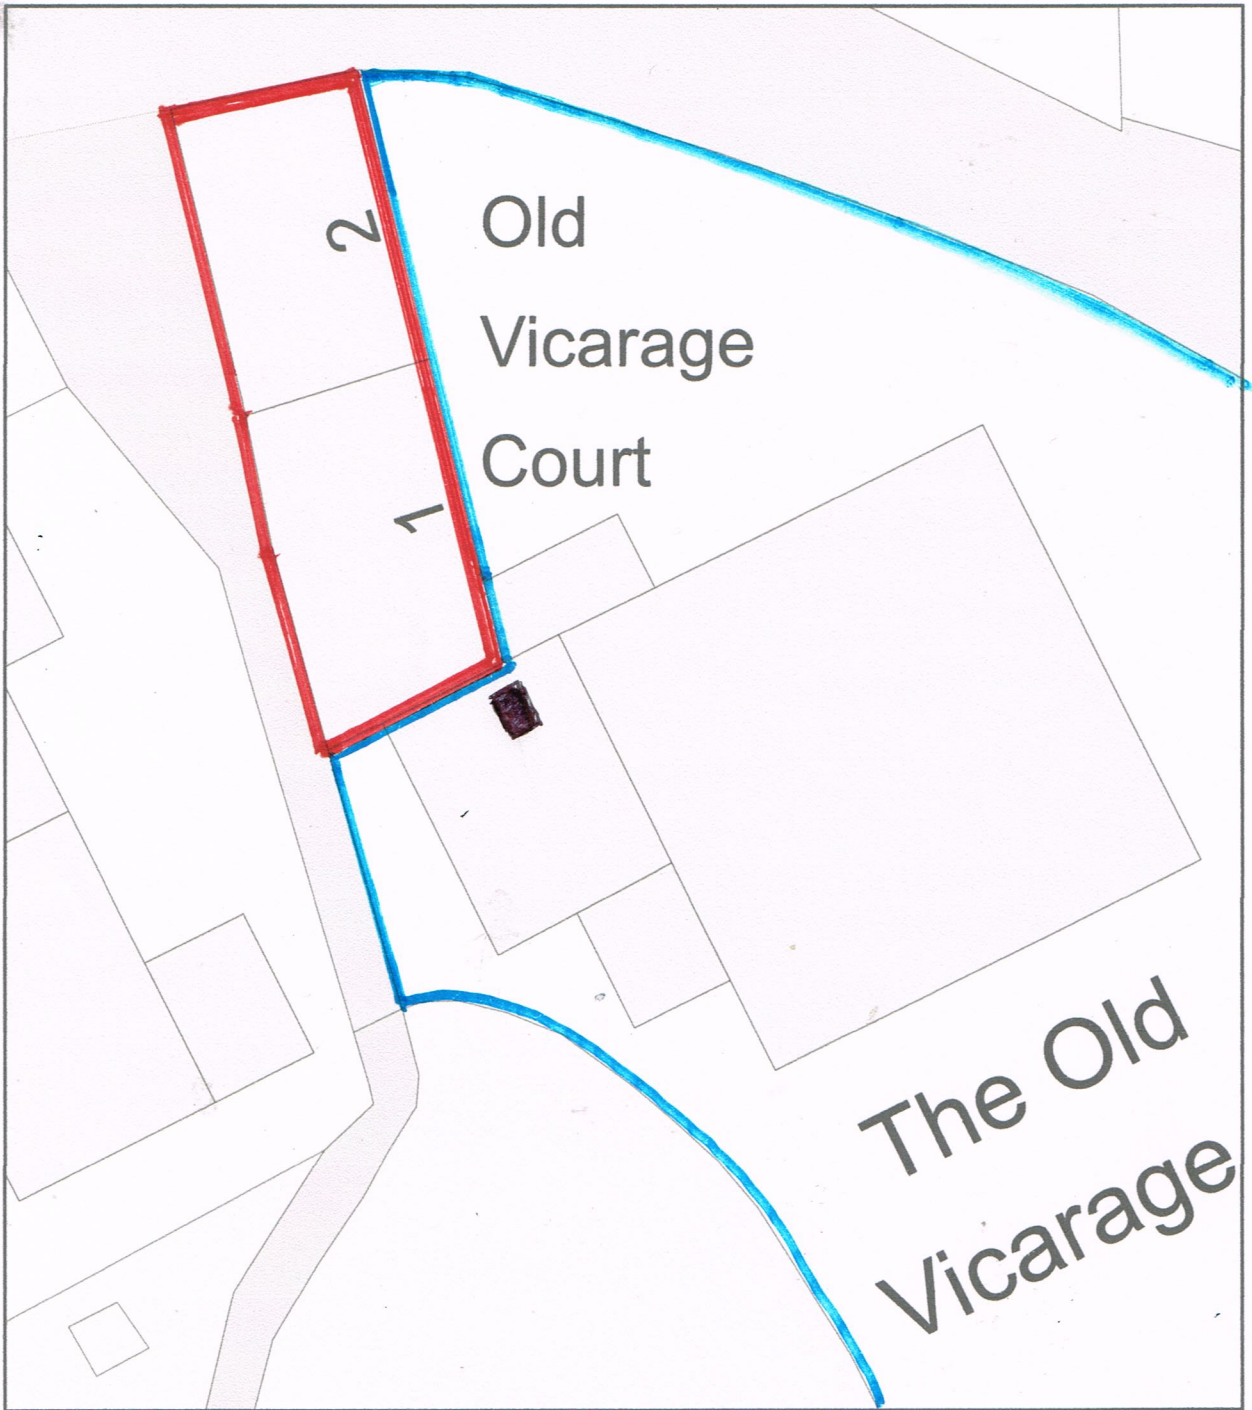

Old Vicarage and Old Vicarage Court

Plan Produced for: Richard Waite

Date Produced: 07 Feb 2024

Plan Reference Number: TQRQM24038132126381

Scale: 1:200 @ A4