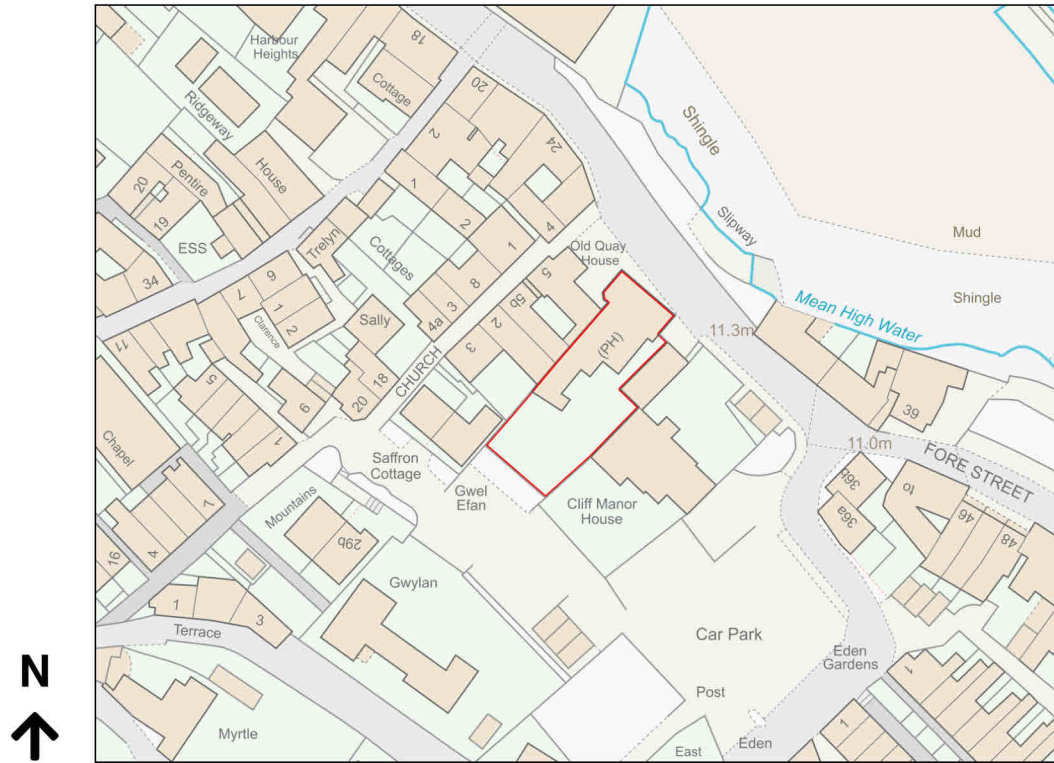

# Location Plan

Site Address: The Red Lion, Red Lion Inn, Fore Street, Newlyn, TR18 5JP

Date Produced: 11-Mar-2024

Scale: 1:1250 @A4

Planning Portal Reference: PP-12874548v1

PL 01