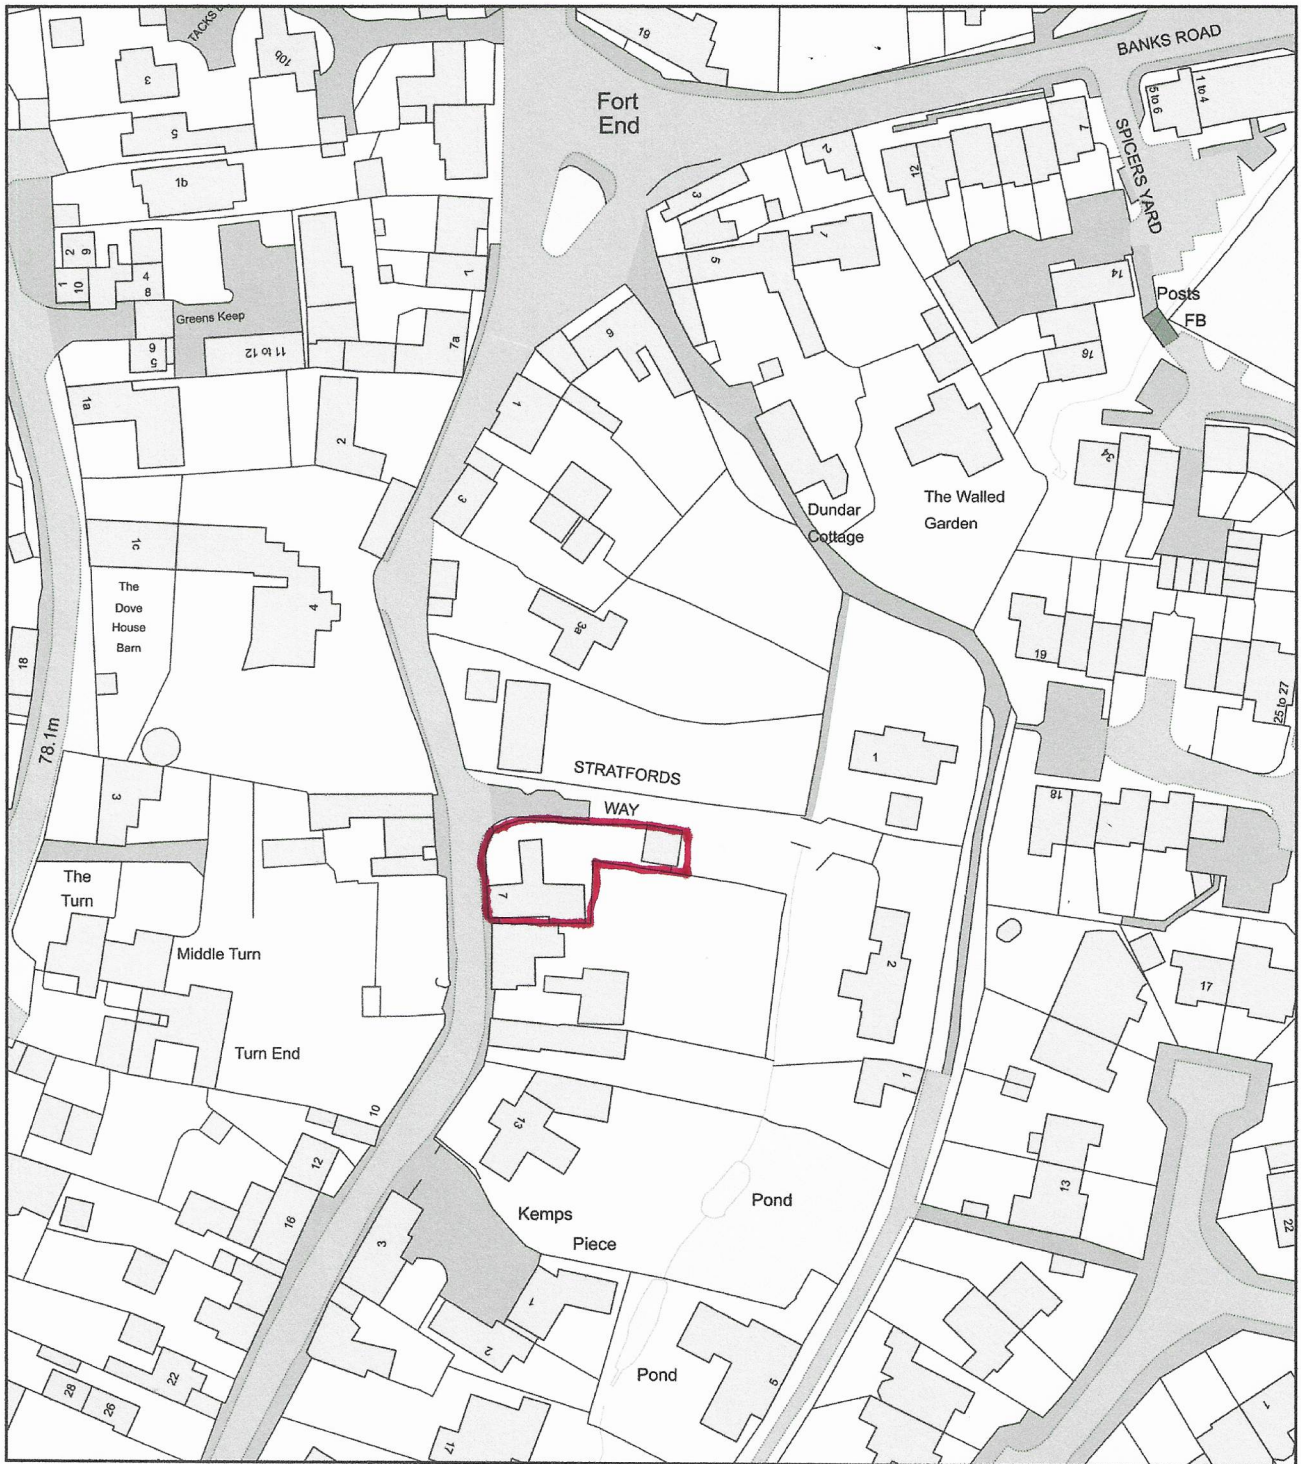

## Location Plan

Plan Produced for: **Jeremy Lowe**  
 Date Produced: 19 May 2021  
 Plan Reference Number: TQRQM21139092352618  
 Scale: 1:1250 @ A4