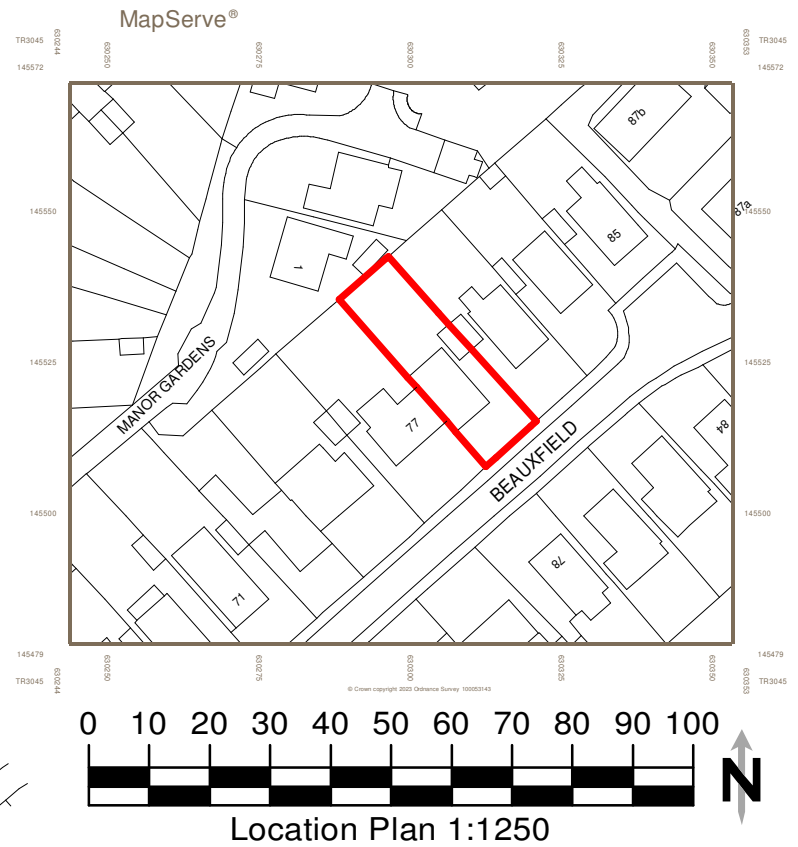

**Block and Site Plan for:
79 Beauxfield,
Dover.**

E.K.Drawing Service Ltd.

23 Swinburne Avenue, Broadstairs, Kent, CT10 2DP

Telephone/Fax 01843 860312

E-mail ekds.ltd@btconnect.com

DATE	26-03-24	DRAWING NUMBER
SCALE	1:1250, 1:500	BDG 1111-1
DRAWN BY	J.A.Lowden	PAPER SIZE A1

DO NOT SCALE DRAWING, WRITTEN OR SITE DIMENSIONS ONLY

AMENDMENTS	A	B	C	D	E
-------------------	----------	----------	----------	----------	----------