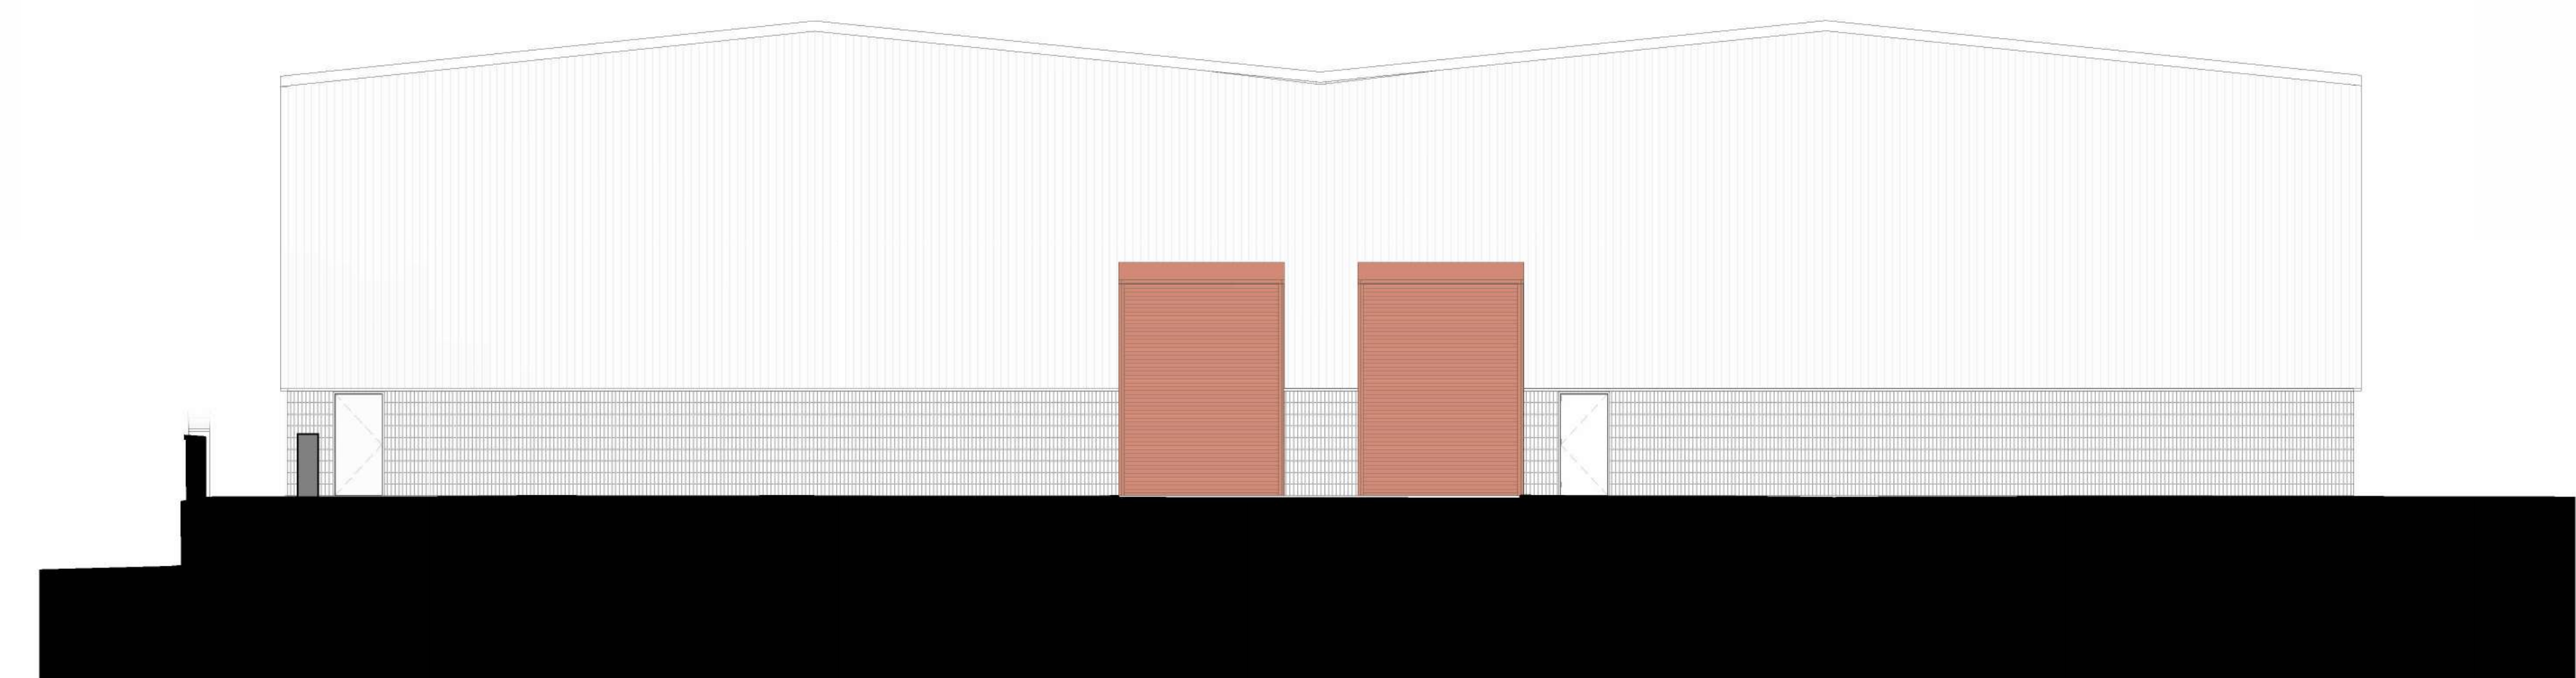

Existing Scottish Opera - West Elevation  
1 : 100

Existing Scottish Opera - East Elevation  
1 : 100

Existing Scottish Opera - North Elevation  
1 : 100

Existing Scottish Opera - South Elevation  
1 : 100

Revisions: **PLANNING**  
Title: Existing Scottish Opera bldg elevs  
Project: New Rotterdam Wharf  
Client: Scottish Opera  
Drawing No: NRW-PPA-0-XX-DR-A-0101  
Scale: 1 : 100 @ A0  
Revision:  
Date: 19/02/2024