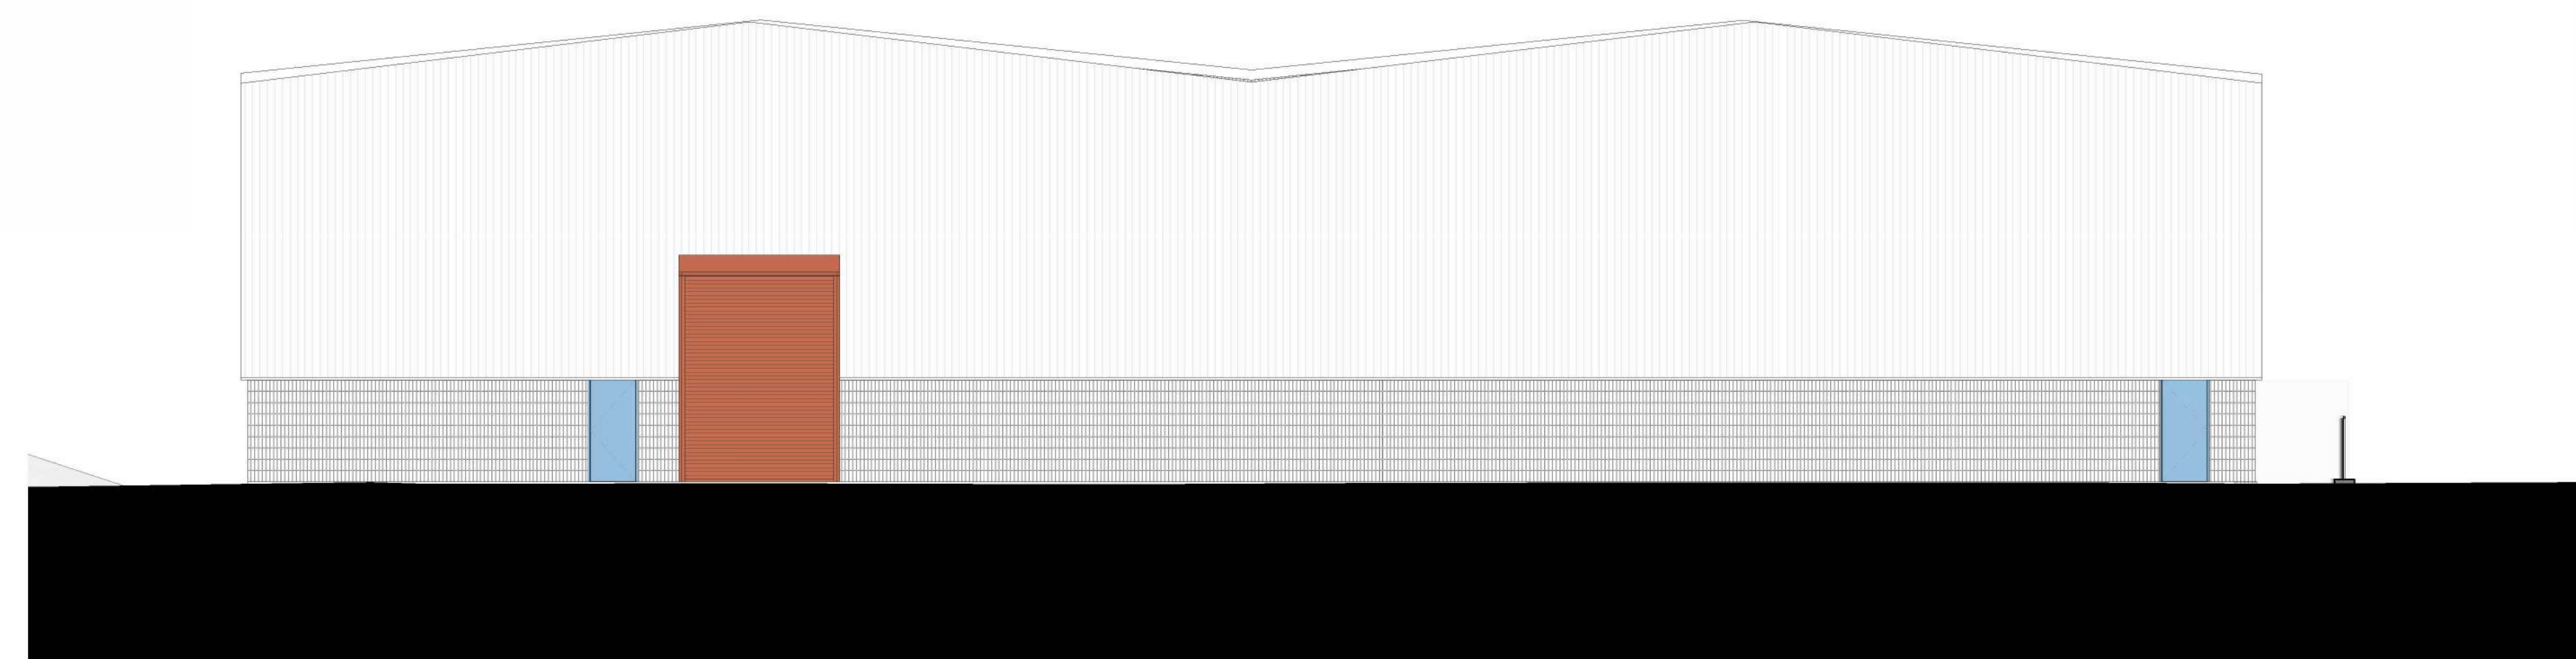

Existing Scottish Opera - West Elevation  
1 : 100

Existing Scottish Opera - East Elevation  
1 : 100

Existing Scottish Opera - North Elevation  
1 : 100

Existing Scottish Opera - South Elevation  
1 : 100

Revisions: **PLANNING**  
Title: Existing Scottish Opera bldg elevs  
Project: New Rotterdam Wharf  
Client: Scottish Opera  
Drawing No: NRW-PPA-0-XX-DR-A-0101  
Scale: 1 : 100 @ A0  
Revision:  
Date: 19/02/2024