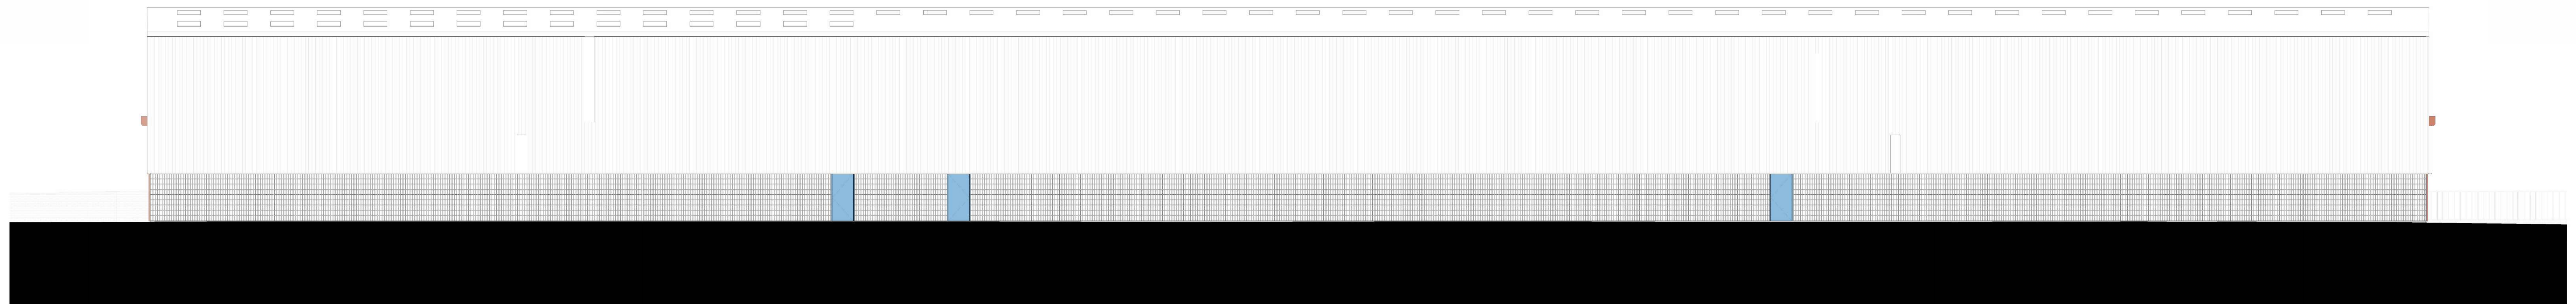

Existing Scottish Opera - West Elevation  
1 : 100

Existing Scottish Opera - East Elevation  
1 : 100

Existing Scottish Opera - North Elevation  
1 : 100

Existing Scottish Opera - South Elevation  
1 : 100

Revisions: **PLANNING**  
Title: Existing Scottish Opera bldg elevs  
Project: New Rotterdam Wharf  
Client: Scottish Opera  
Drawing No: NRW-PPA-0-XX-DR-A-0101  
Scale: 1 : 100 @ A0  
Revision:  
Date: 19/02/2024