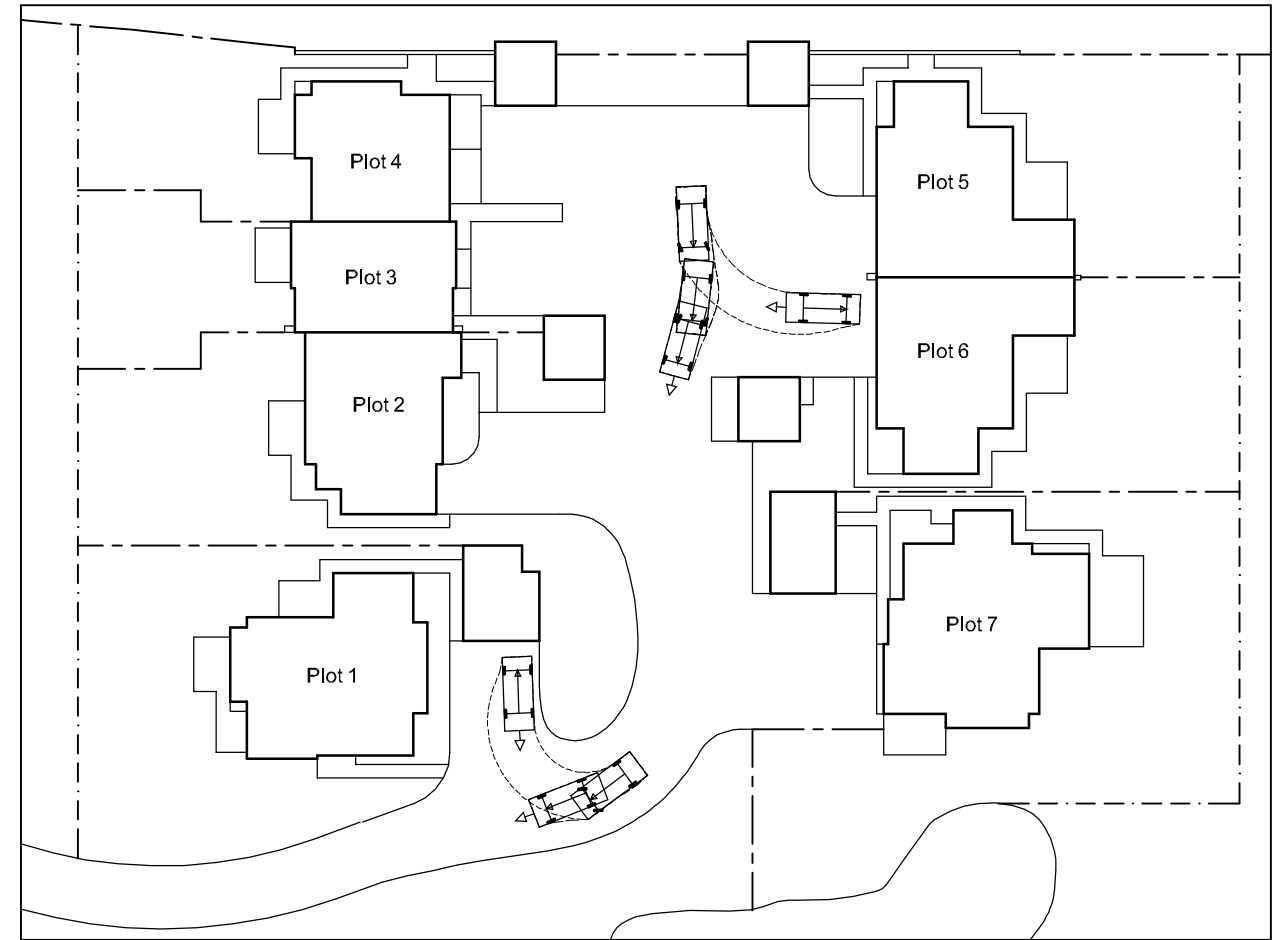

Vehicle tracking layout 2

scale 1:500 @ A3

Vehicle tracking layout 3

scale 1:500 @ A3

address
Harewarren Farm Chalky Lane, Dogmersfield Hook, Hampshire, RG27 8TG

title
Vehicular Tracking Layouts - Sheet 3

Waterstone
Design Limited
Kaikoura
6 Spruce Way
Fleet
Hampshire
GU51 3JB
Telephone
01252 616420

scale	As indicated	sheet	A3
date	February 2024		
drwg ref	WSD / 540 - Tr 03	rev	-

rev	date	description