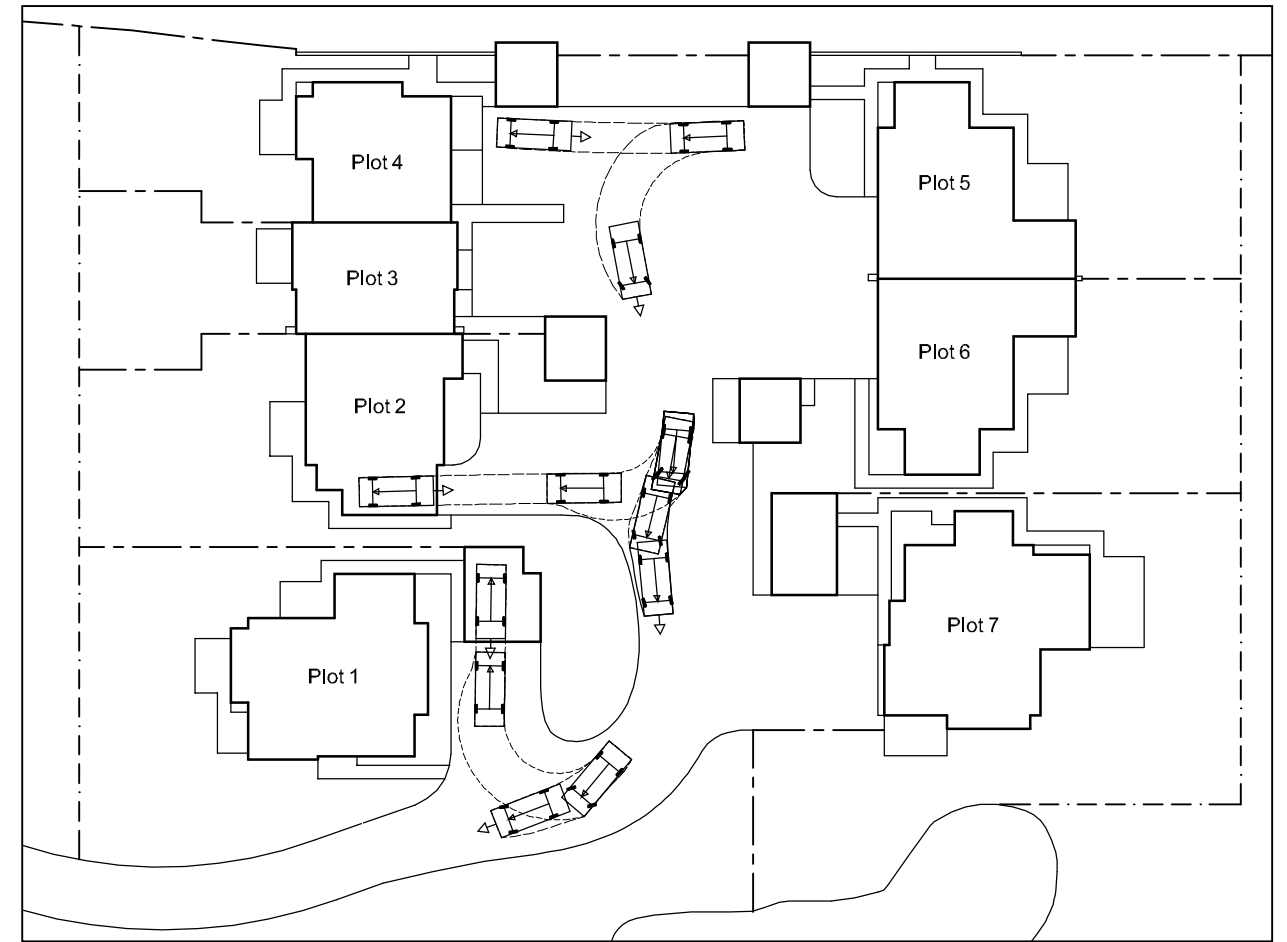

Vehicle tracking layout 4

scale 1:500 @ A3

Vehicle tracking layout 5

scale 1:500 @ A3

address	title
Harewarren Farm Chalky Lane, Dogmersfield Hook, Hampshire, RG27 8TG	Vehicular Tracking Layouts - Sheet 4

Waterstone
Design Limited

Kaikoura
6 Spruce Way
Fleet
Hampshire
GU51 3JB

Telephone
01252 616420

scale	As indicated	sheet	A3
date	February 2024		
drwg ref	WSD / 540 - Tr 04	rev	-

rev	date	description