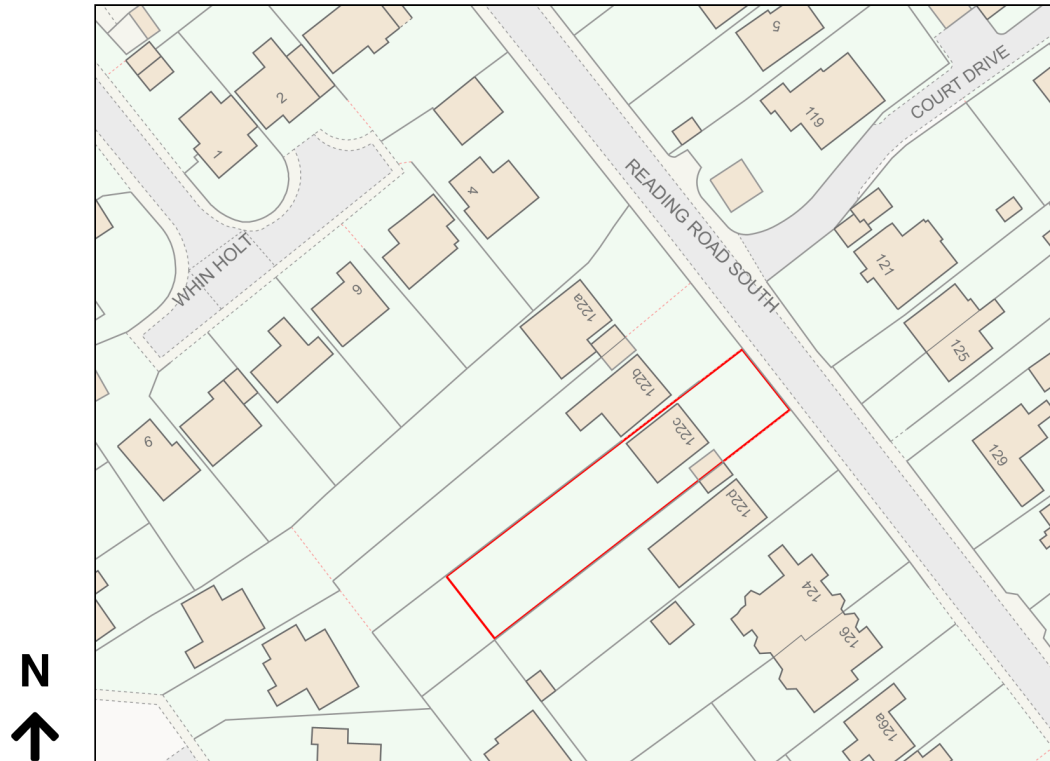

Location Plan

Site Address: 122c, Reading Road South, Fleet, GU52 7TP

Date Produced: 22-Mar-2024

Scale: 1:1250 @A4

Planning Portal Reference: PP-12908114v1