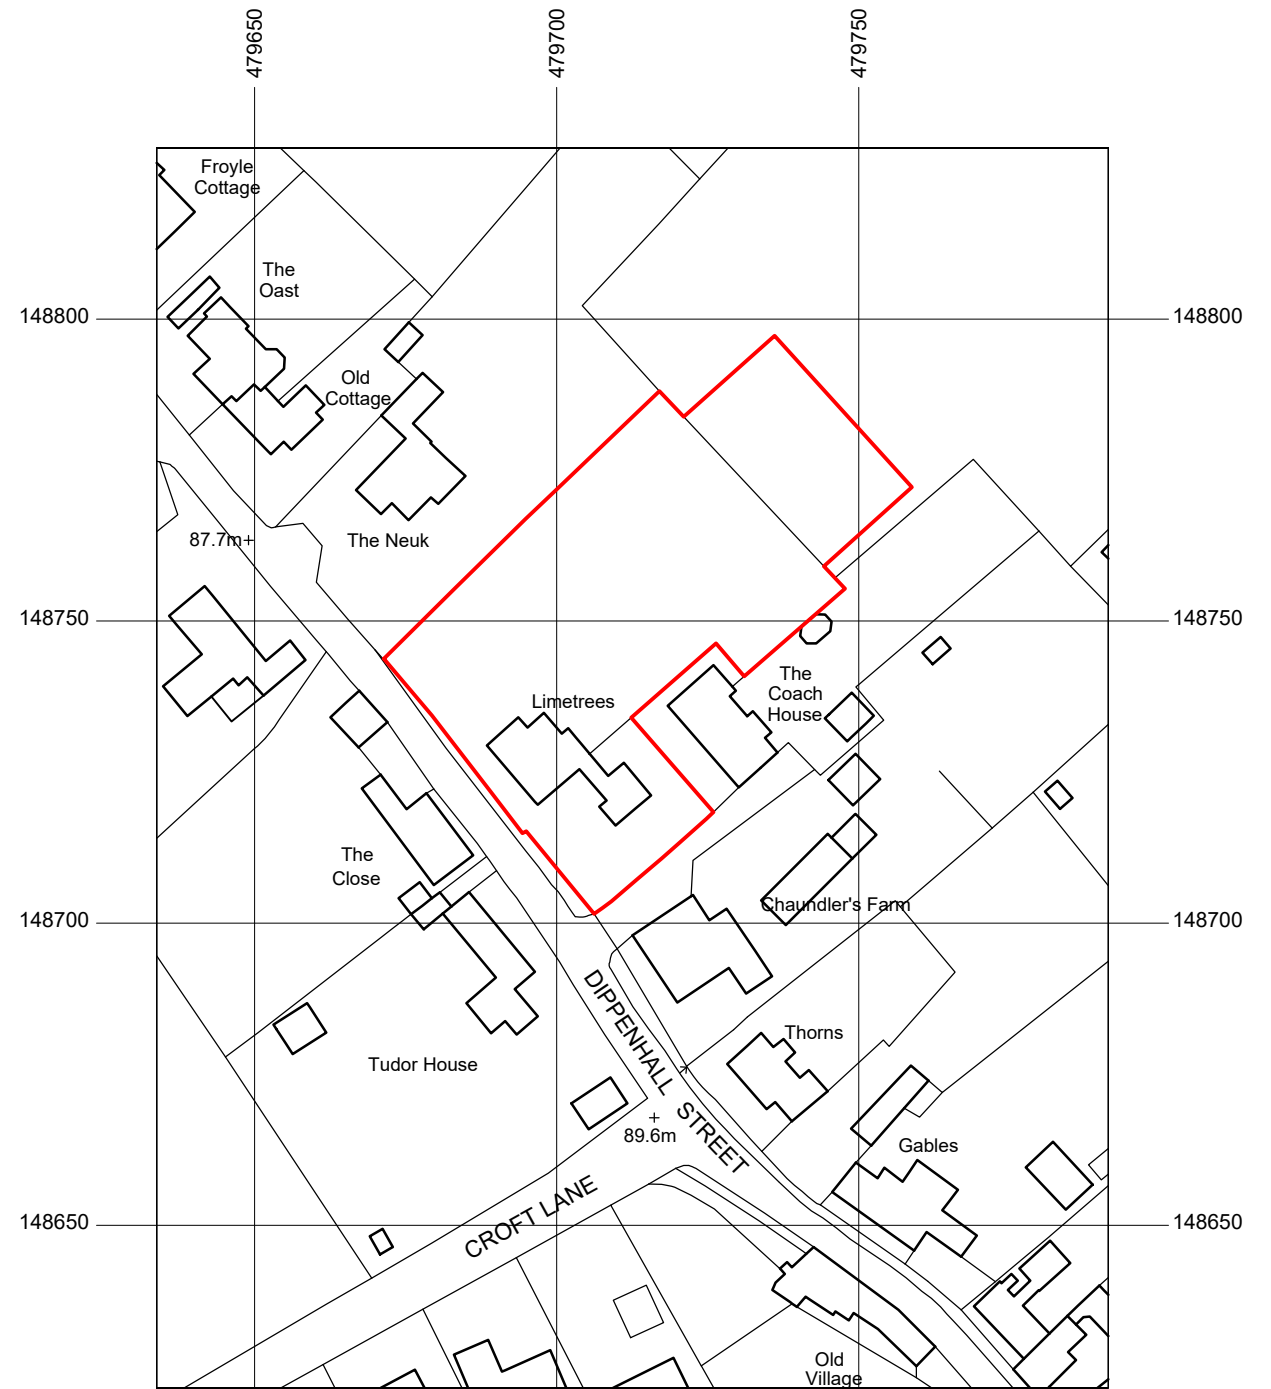

PROPOSED SITE PLAN

SCALE 1:500@A3

NORTH

LOCATION PLAN

SCALE 1:1250@A3

NORTH

© Crown copyright 2023 Ordnance Survey 100053143

LIME TREES
PANKRIDGE STREET
CRONDALL

DATE: March 2023

DRAWING NO. P.6

REV. -